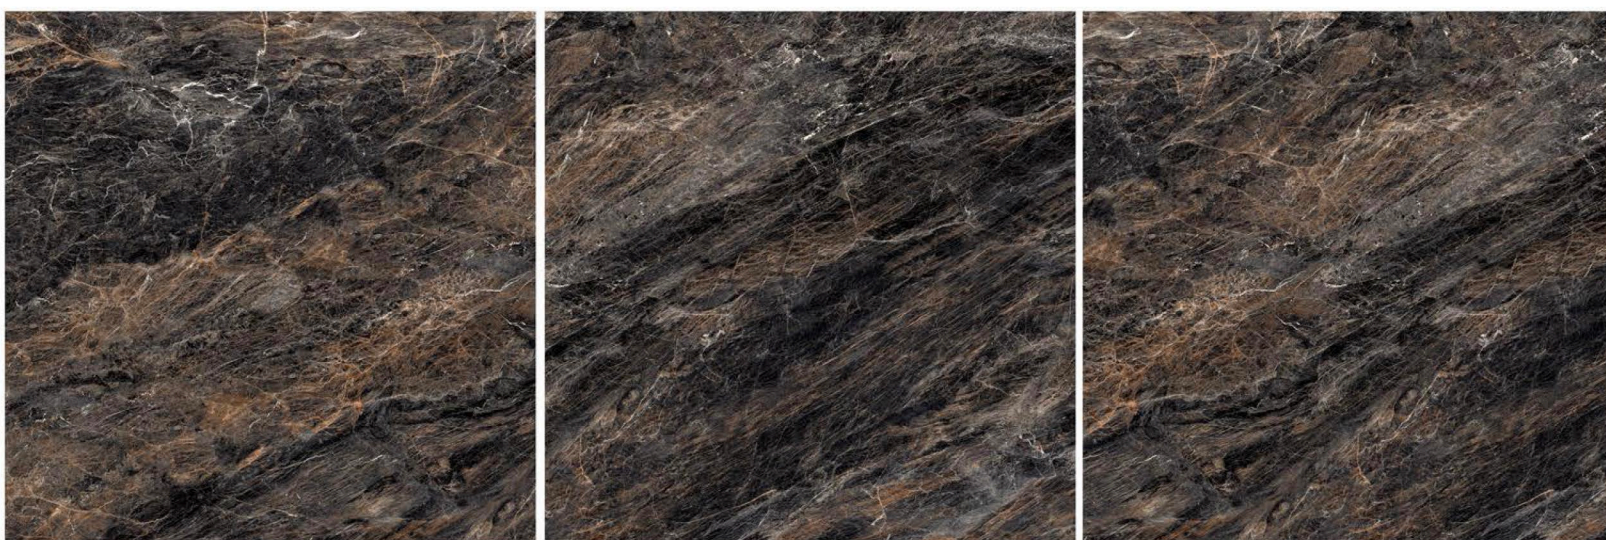

ABSORPTION RESISTANCE
RESISTENCIA A LA ABSORCION

EASY TO CLEAN
FACIL LIMPIEZA

EASY TO INSTALL
FACIL COLOCACION

ECOLOGICAL
ECOLOGICO

BEATRIX BLACK

1200 X 1200 MM , HIGH GLOSS ,

BEATRIX GOLD

1200 X 1200 MM , HIGH GLOSS ,