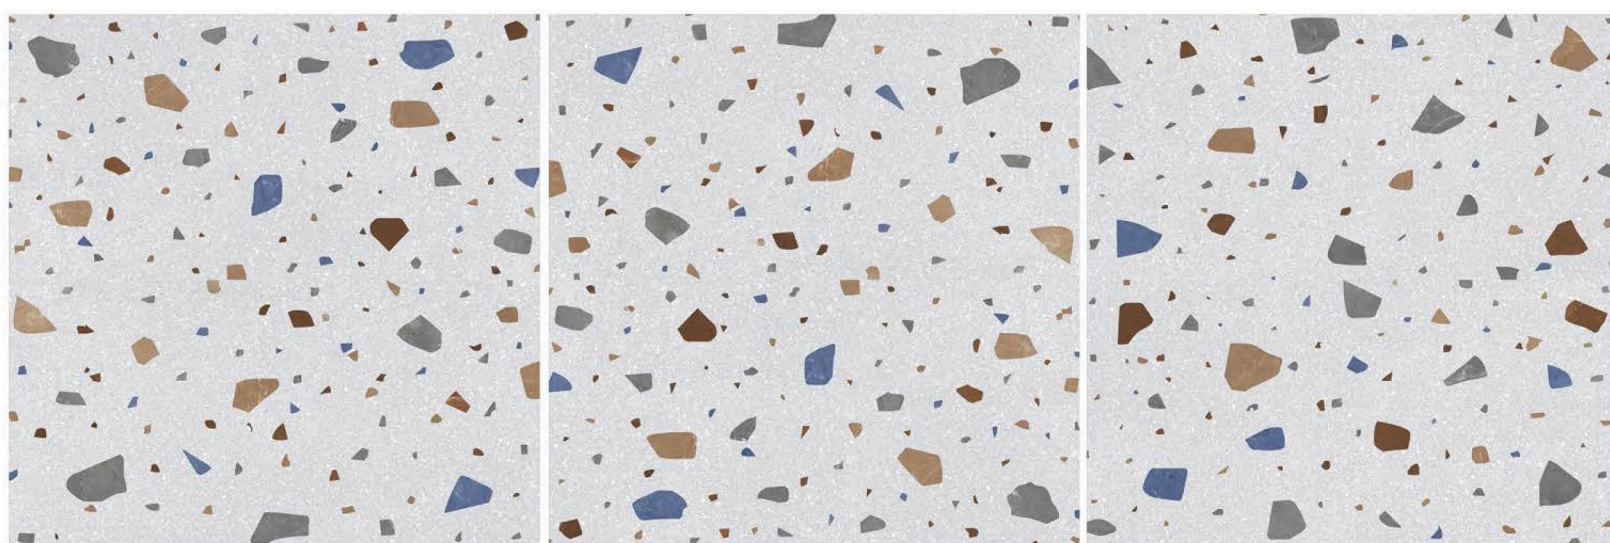

TERRAZZO NATURAL

1200 X 1200 MM, RUSTIC,