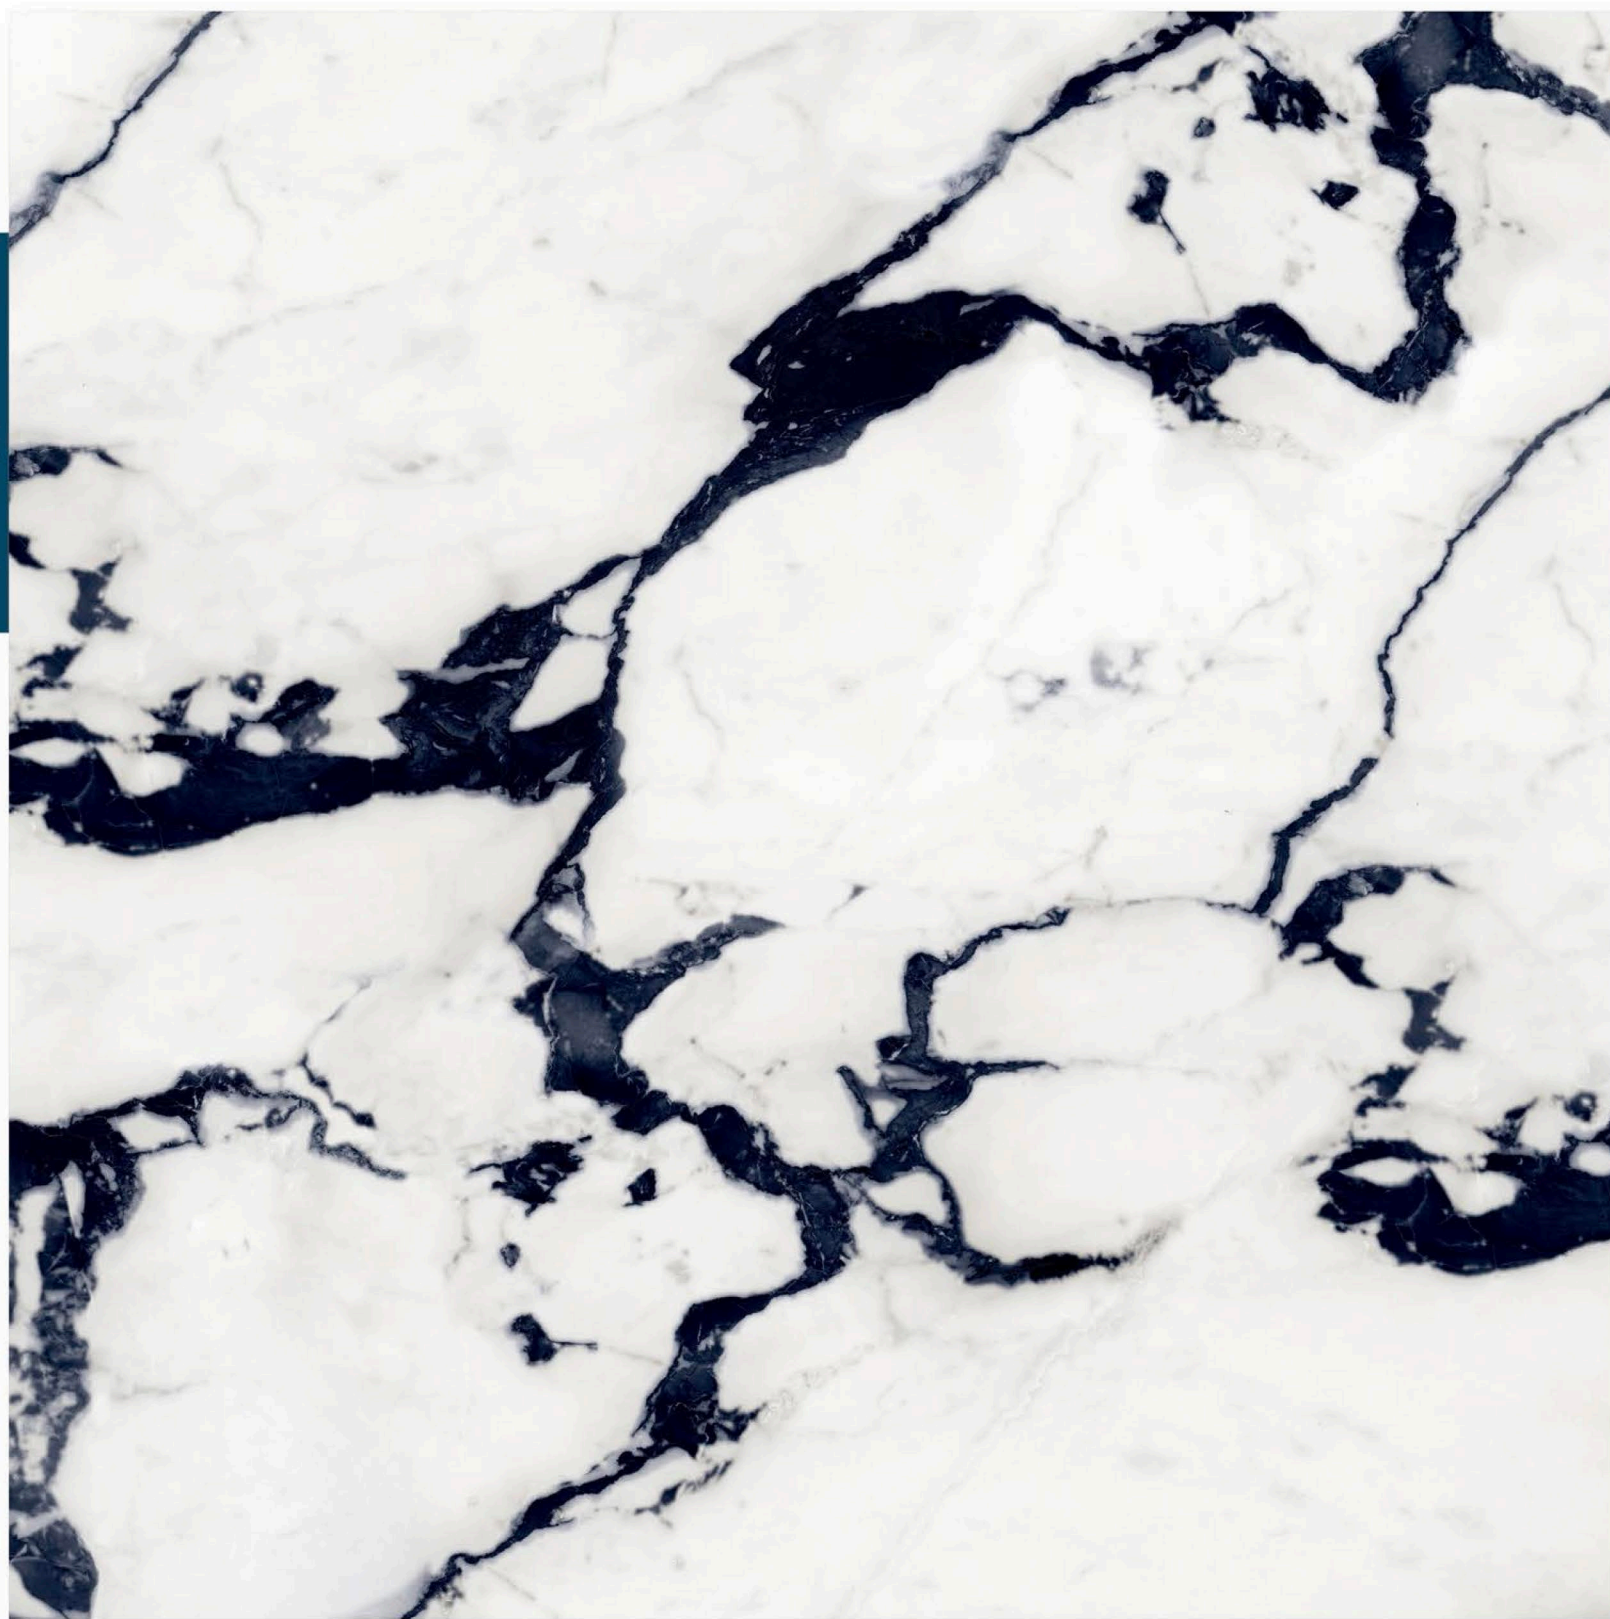

ABSORPTION RESISTANCE
RESISTENCIA A LA ABSORCION

EASY TO CLEAN
FACIL LIMPIEZA

EASY TO INSTALL
FACIL COLOCACION

ECOLOGICAL
ECOLOGICO

BEATRIX BLACK

1200 X 1200 MM , HIGH GLOSS ,

BEATRIX GOLD

1200 X 1200 MM , HIGH GLOSS ,