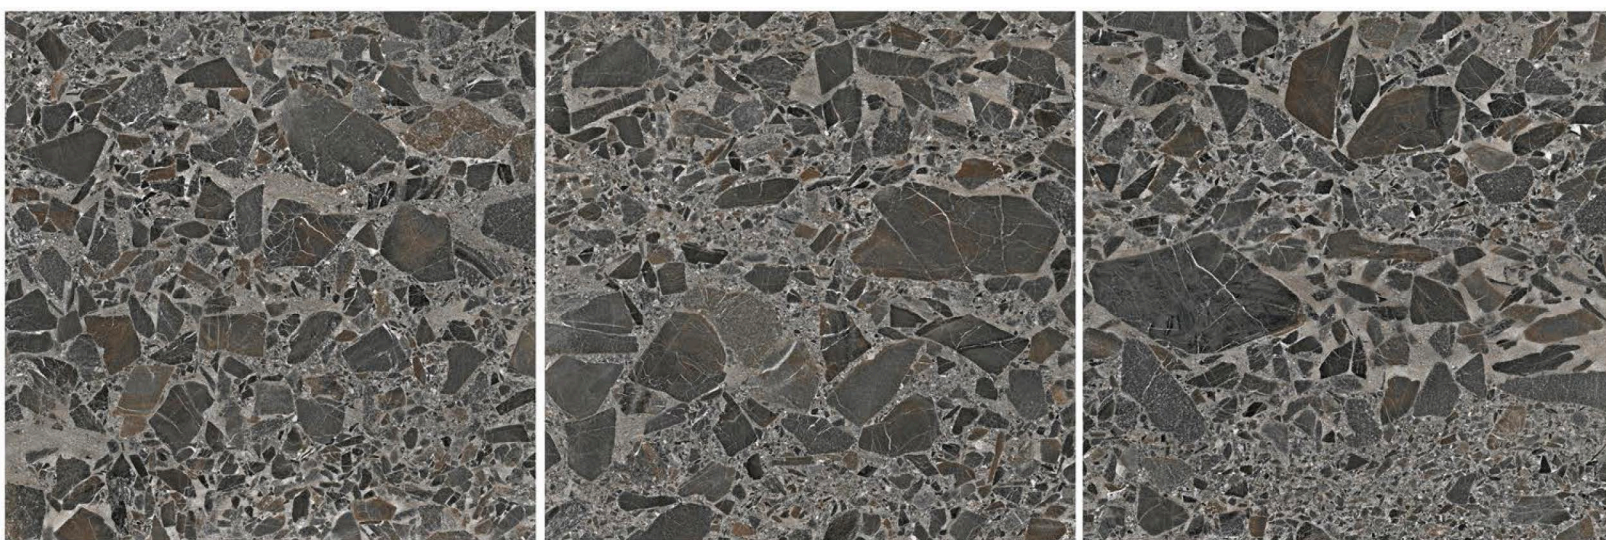

1200 X 1200 MM , RUSTIC ,

TROYAL GRIS

1200 X 1200 MM, RUSTIC,

TERRAZZO BEIGE

1200 X 1200 MM ,RUSTIC ,

TERRAZZO CARMEL

1200 X 1200 MM, RUSTIC,

TERRAZZO GREY