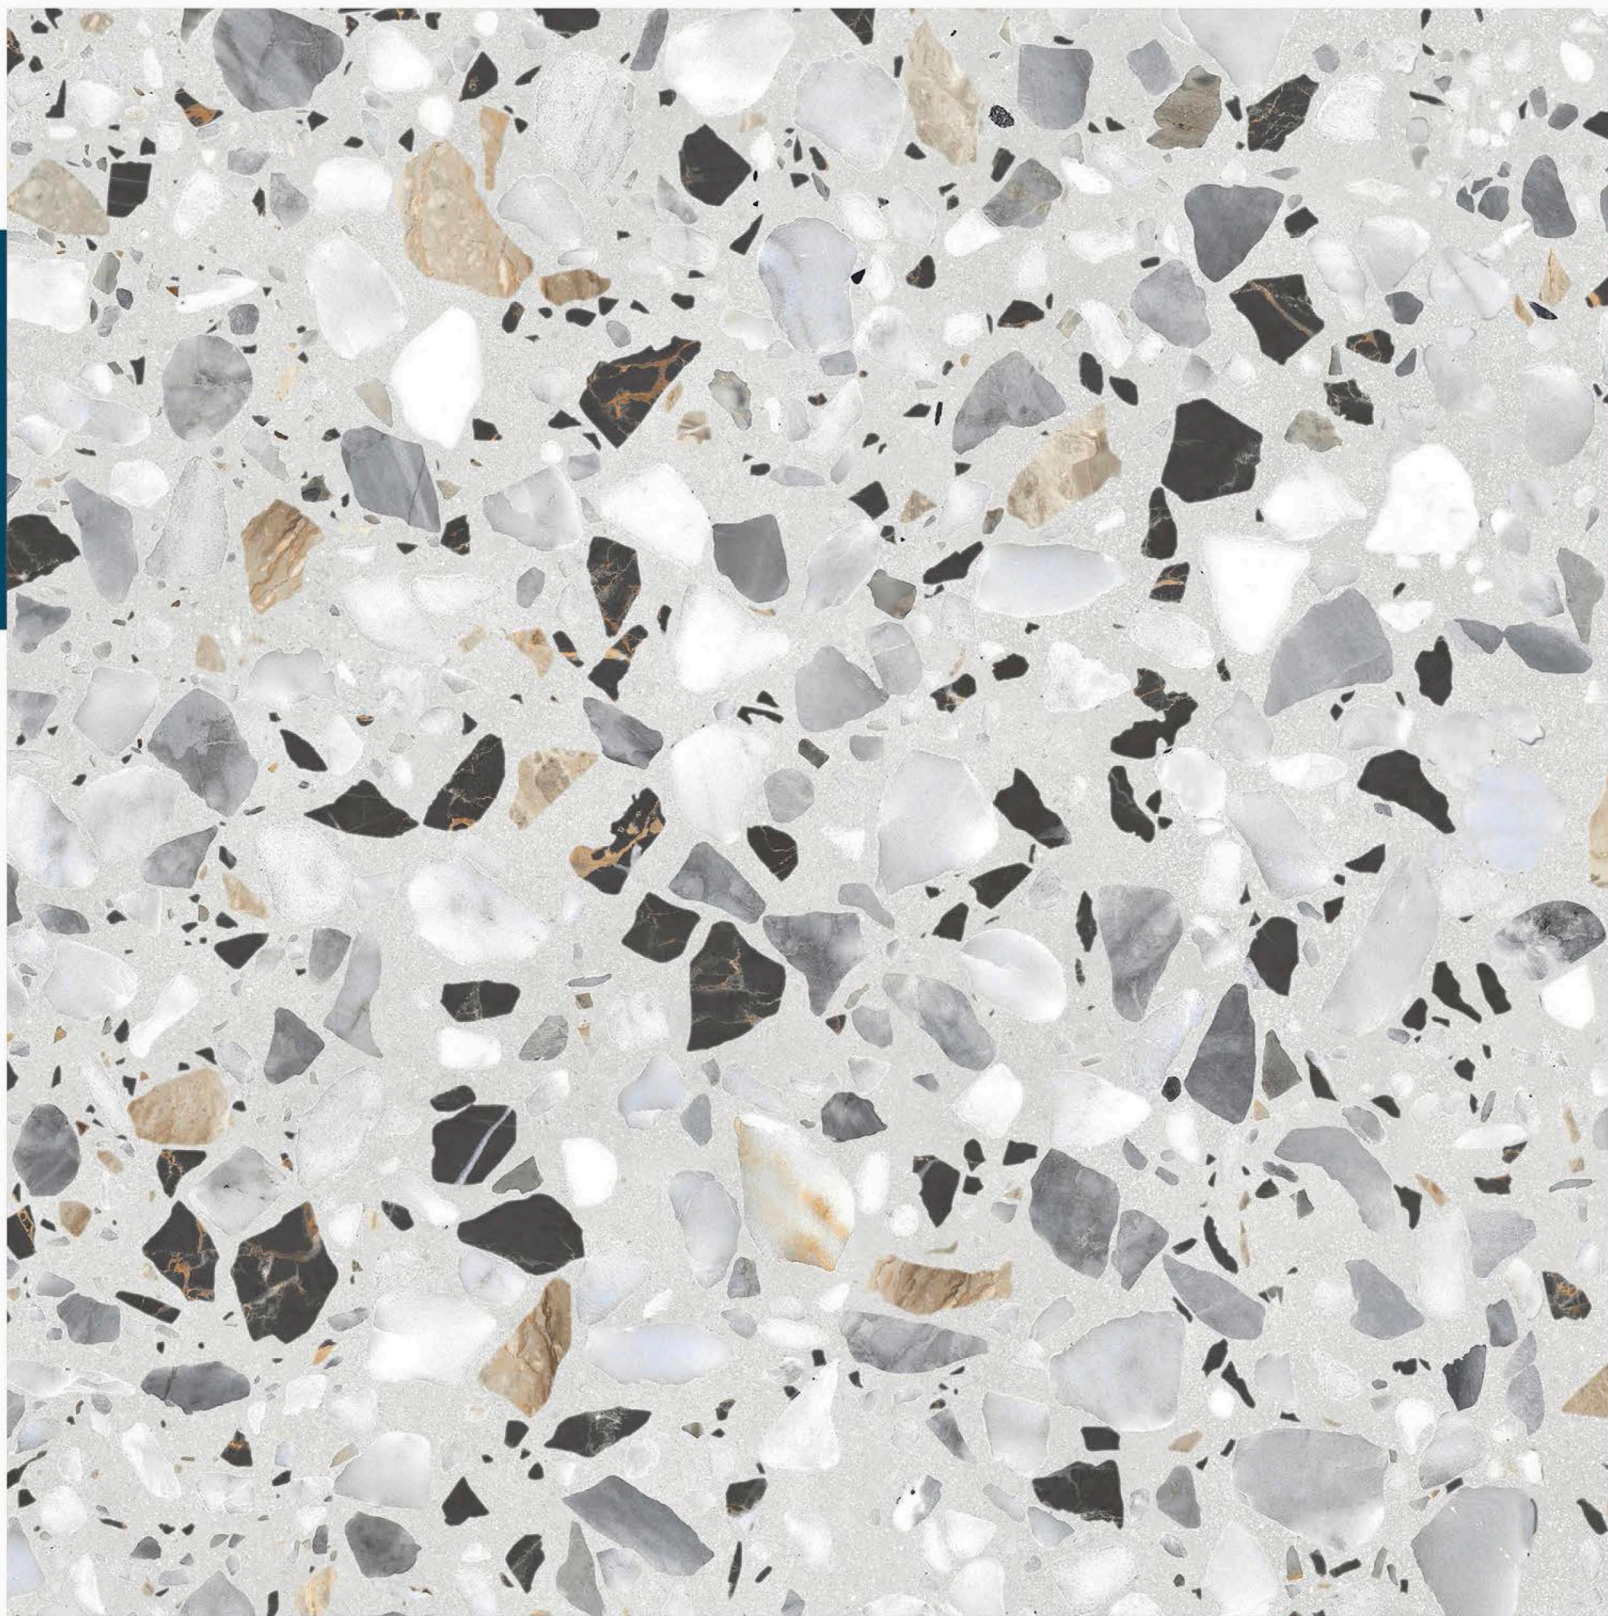

TERRAZZO ICE GREY

1200 X 1200 MM, RUSTIC,