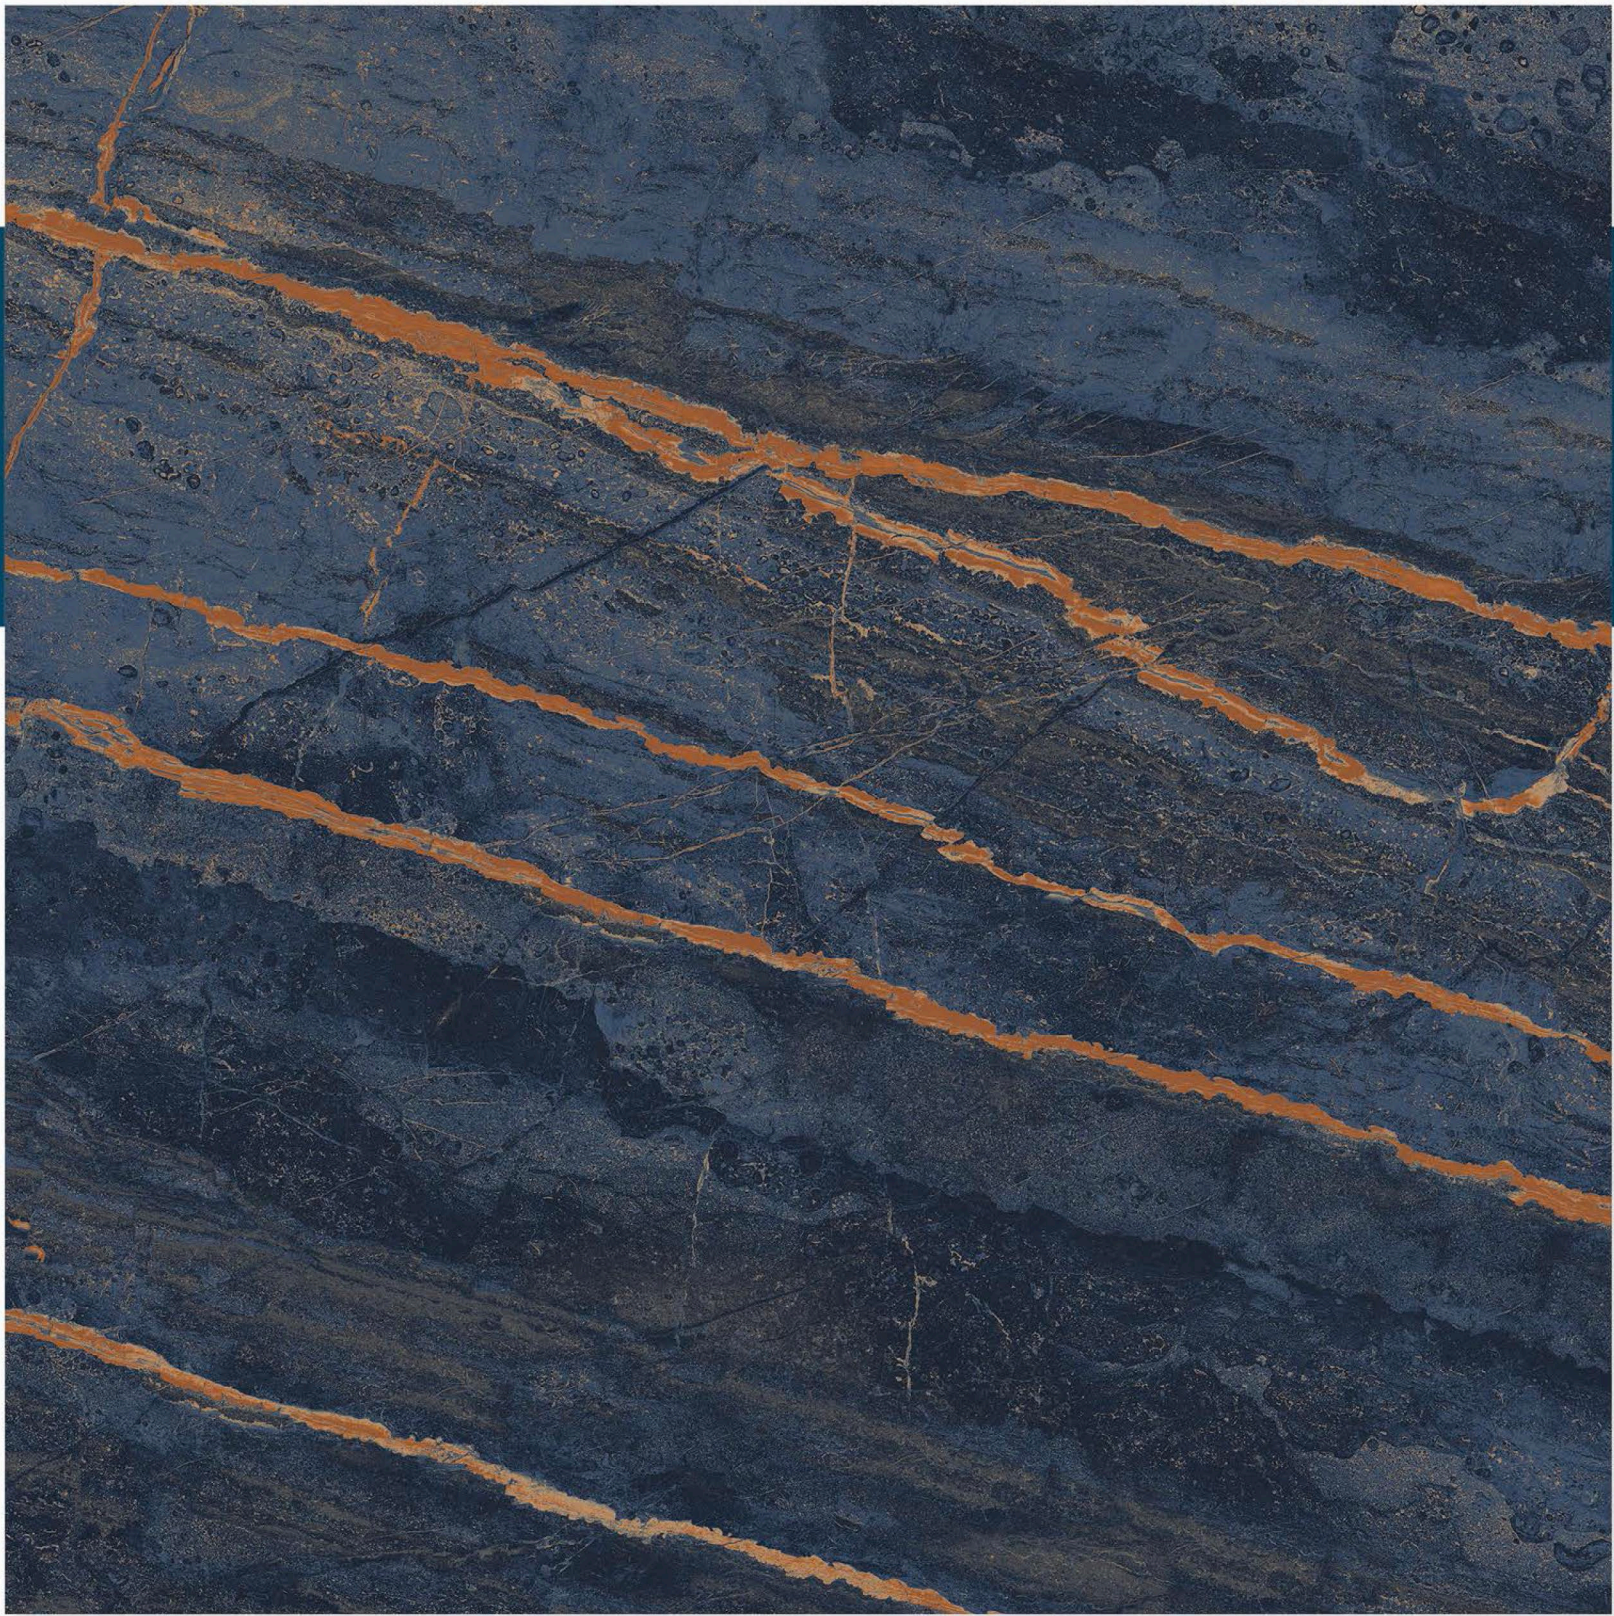

BLUE WAVE

1200 X 1200 MM , HIGH GLOSS ,