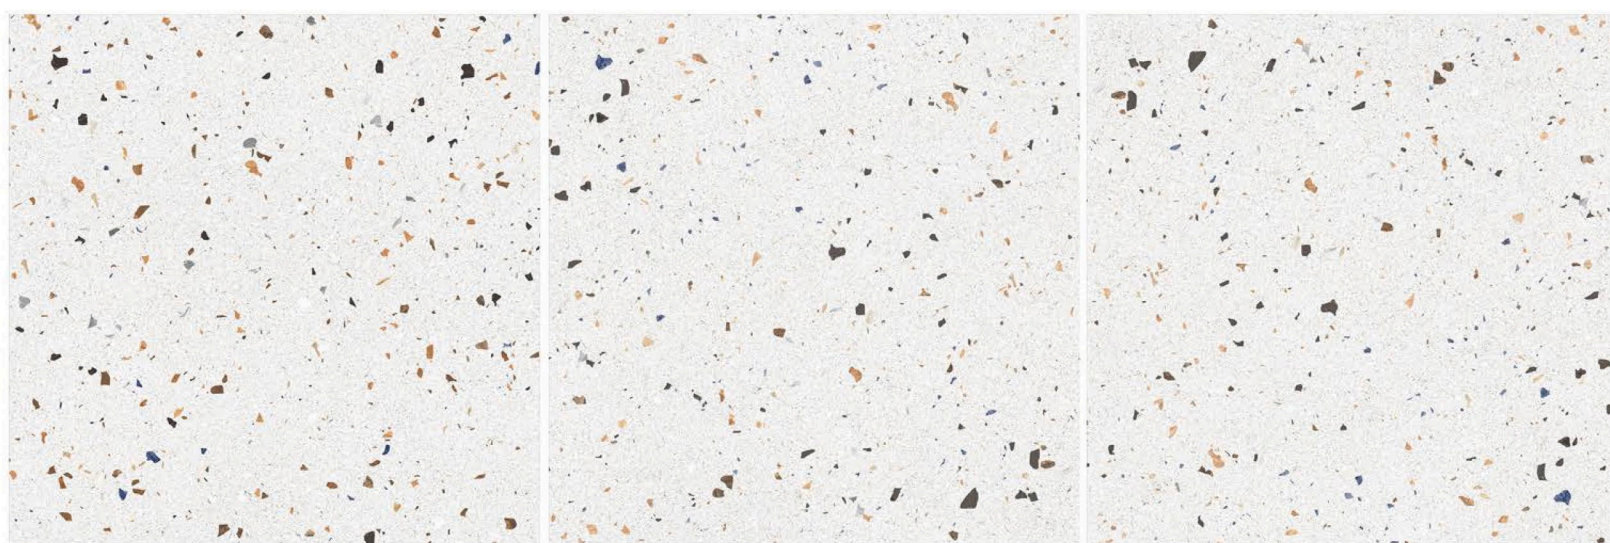

TERRAZZO PEARD

1200 X 1200 MM , RUSTIC ,