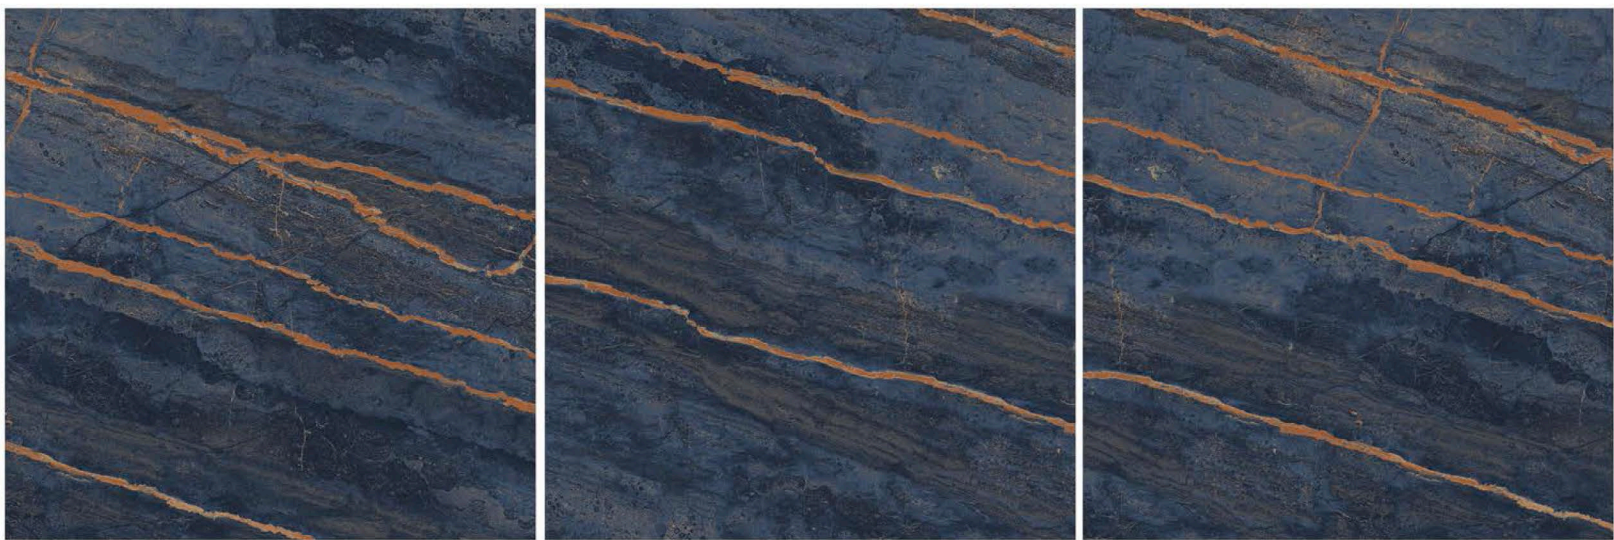

BLUE WAVE

1200 X 1200 MM , HIGH GLOSS ,