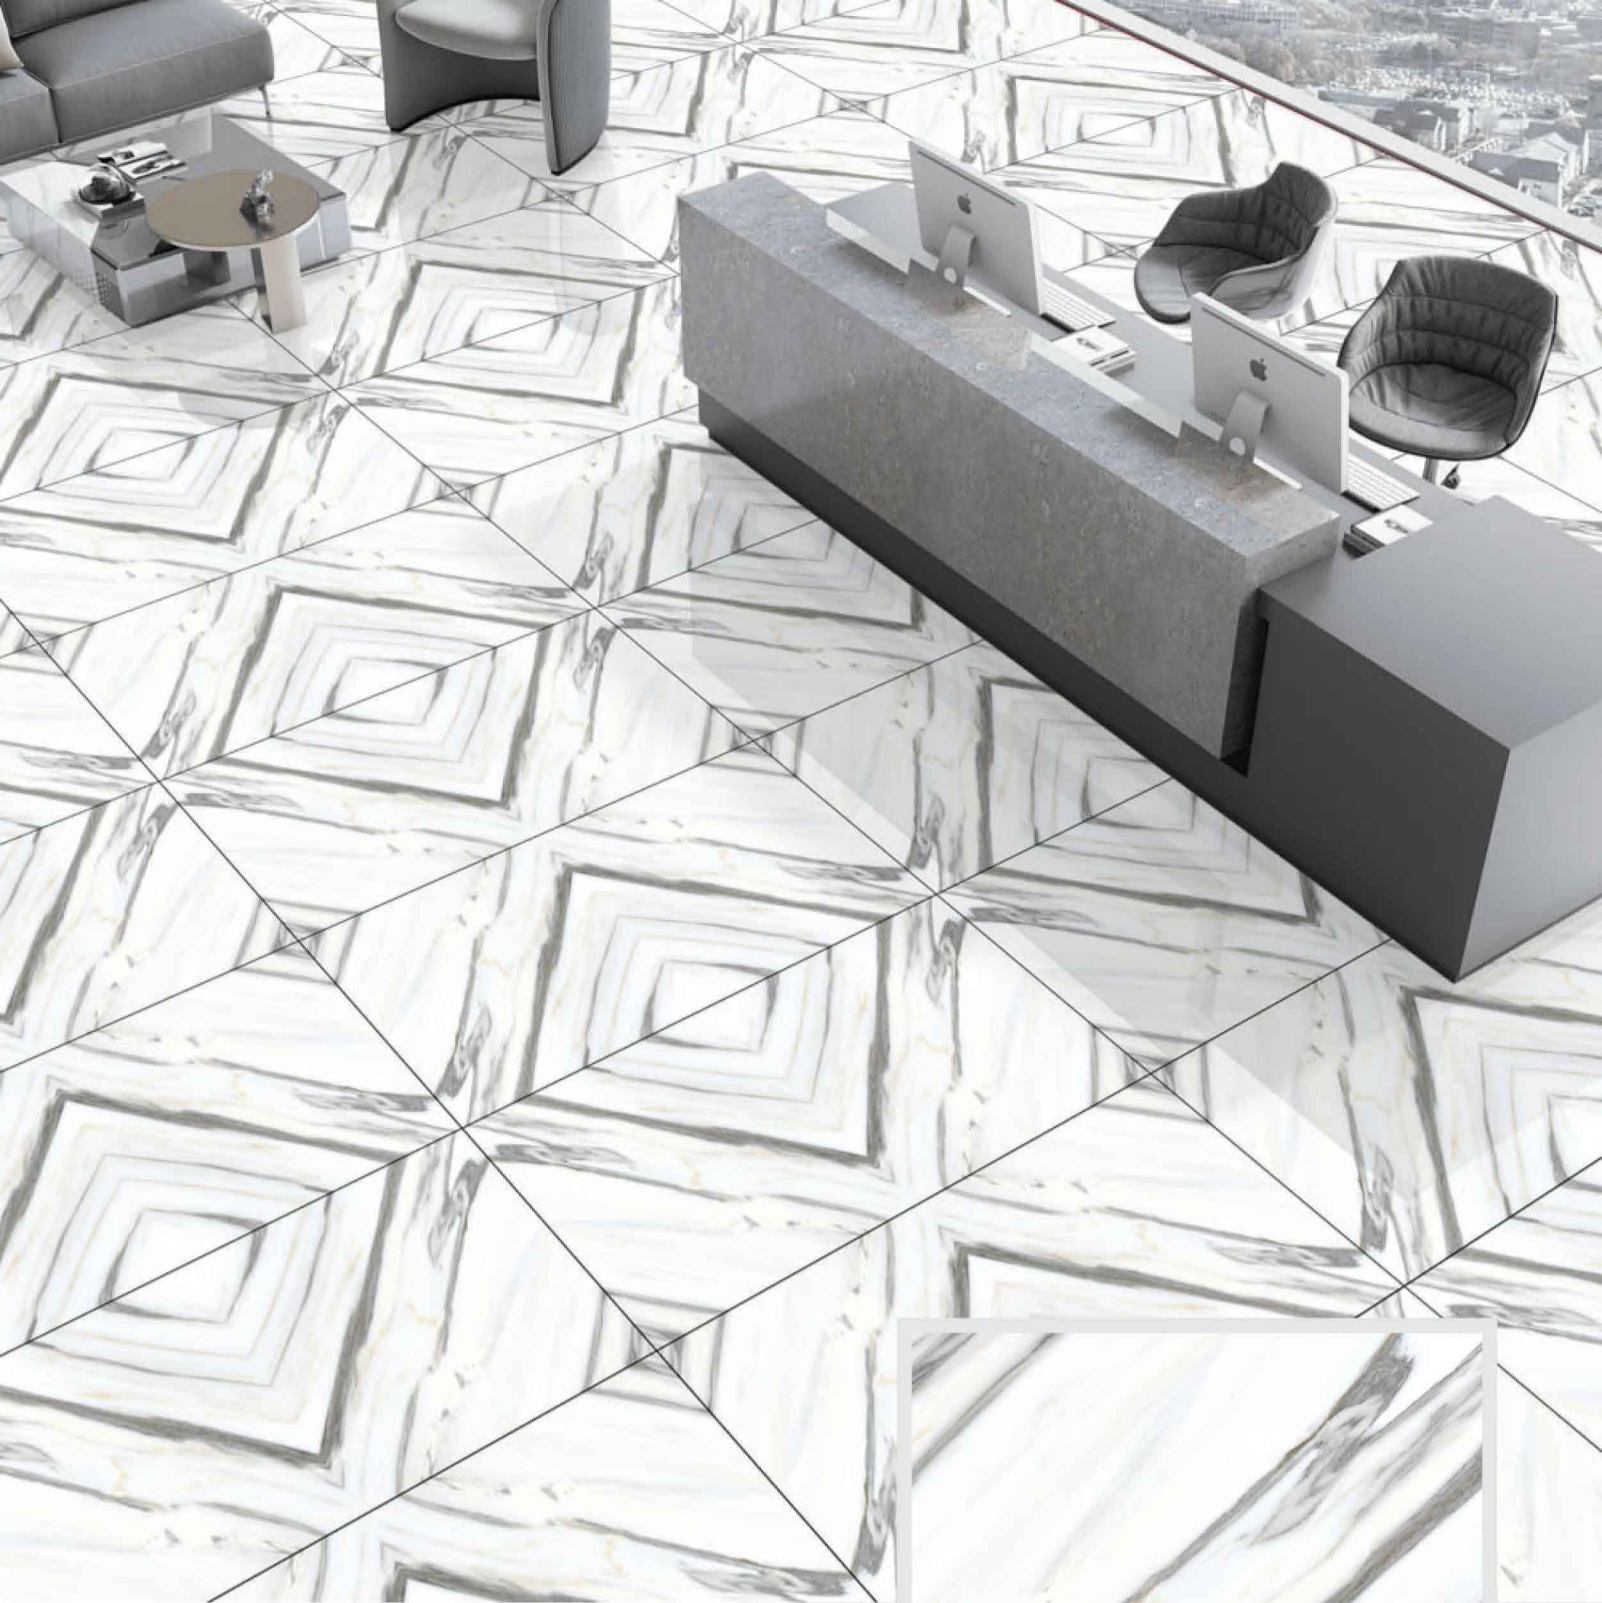

SURFACE
BOOK MATCH

RANDOM
1

CRASH CARARA

Book Match Collection.

SIZE
600 X 1200 MM

SURFACE
BOOK MATCH

RANDOM
1

DESERT BEIGE