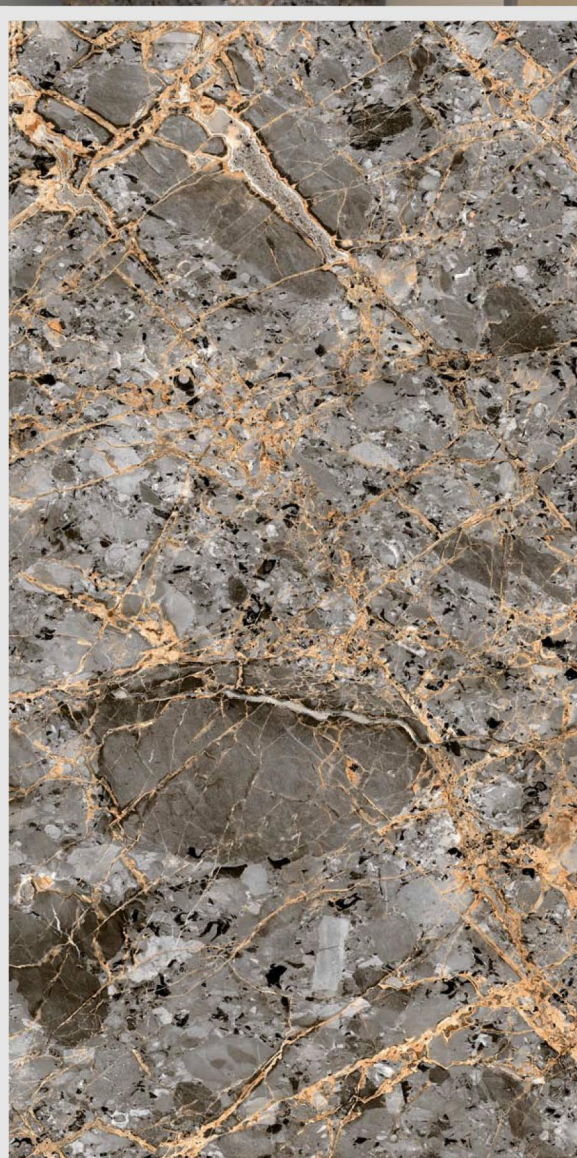

MORIOX GRIS

Rocker
COLLECTION

SIZE
600 X 1200 MM

SURFACE
CARVING

RANDOM
4