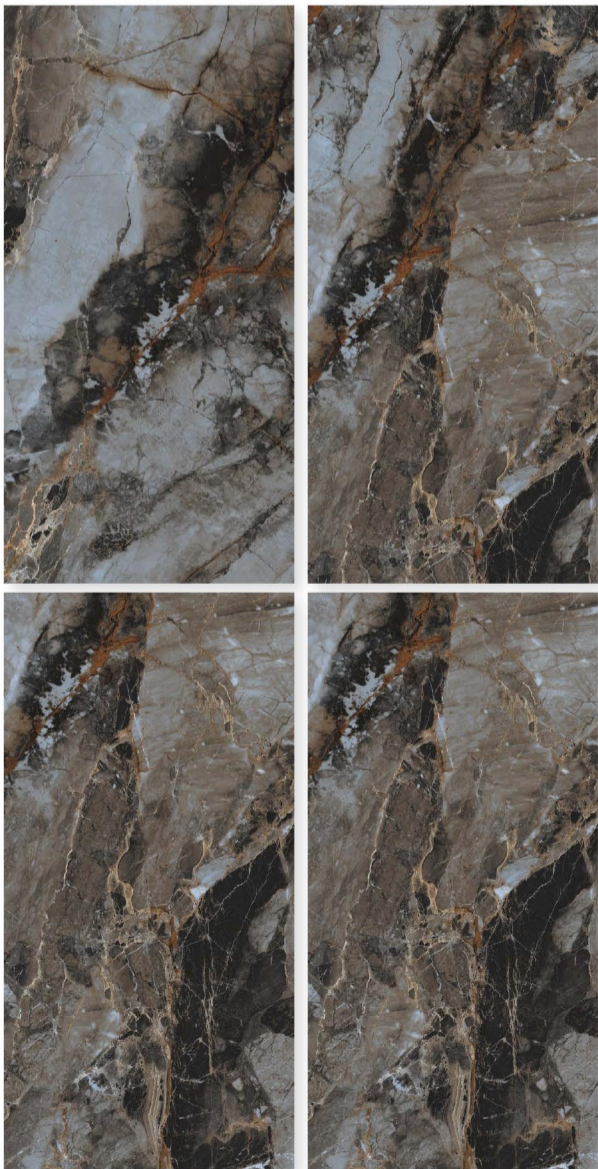

SURFACE
CARVING

RANDOM
4

TURKISH DARK GREY

Rocker
COLLECTION

SIZE
600 X 1200 MM

SURFACE
CARVING

RANDOM
4

TURKISH MOCHA