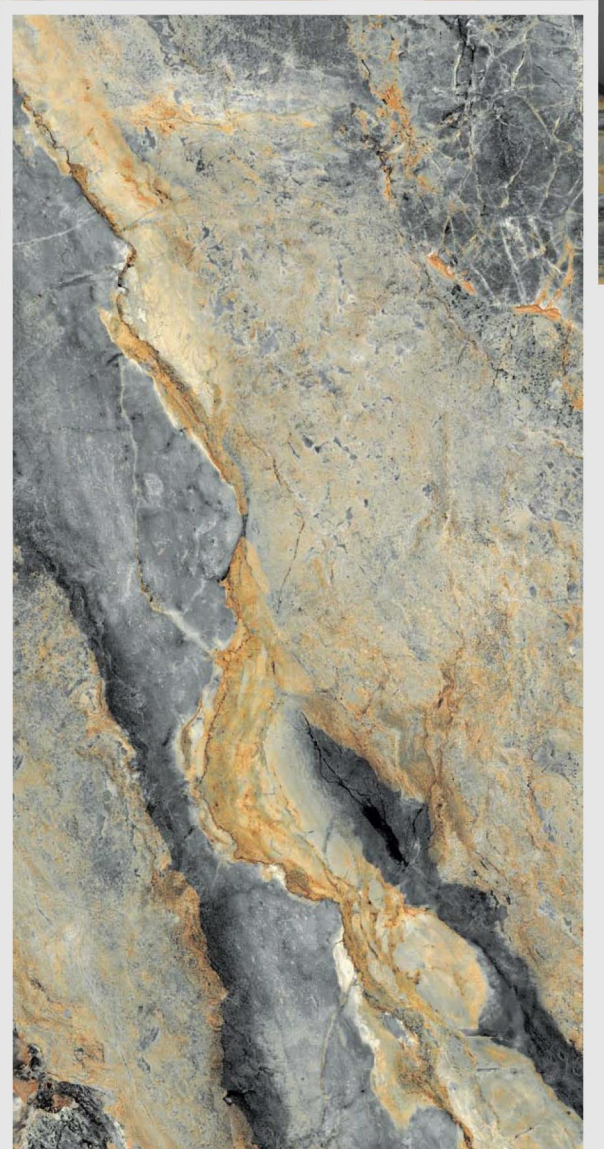

SURFACE
CARVING

RANDOM
2

MAALAVIYA SAND

Rocker
COLLECTION

SIZE
600 X 1200 MM

SURFACE
CARVING

RANDOM
3

MAALAVIYA WINE