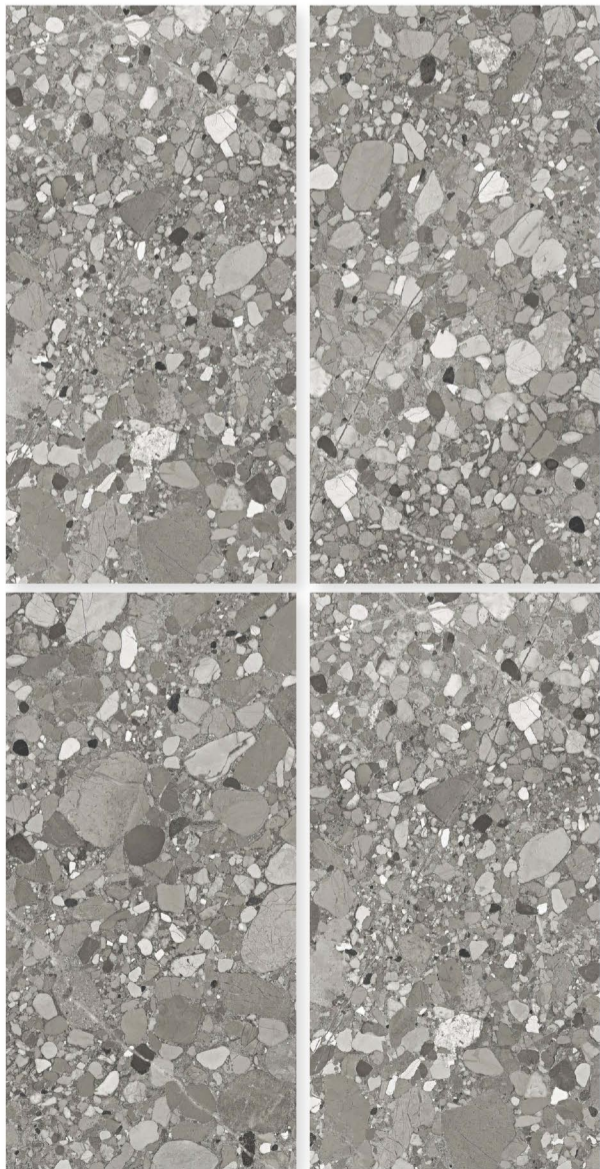

ETHEL GREY

Rocker
COLLECTION

SIZE
600 X 1200 MM

SURFACE
CARVING

RANDOM
3