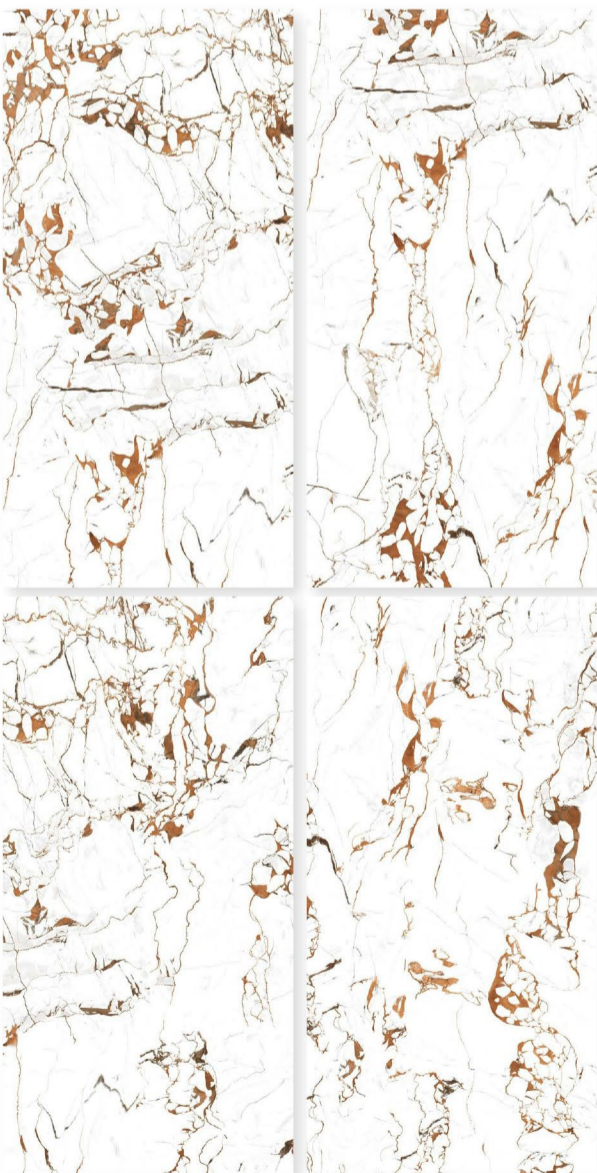

STATUARIO MARRON

Rocker
COLLECTION

SIZE
600 X 1200 MM

SURFACE
CARVING

RANDOM
6