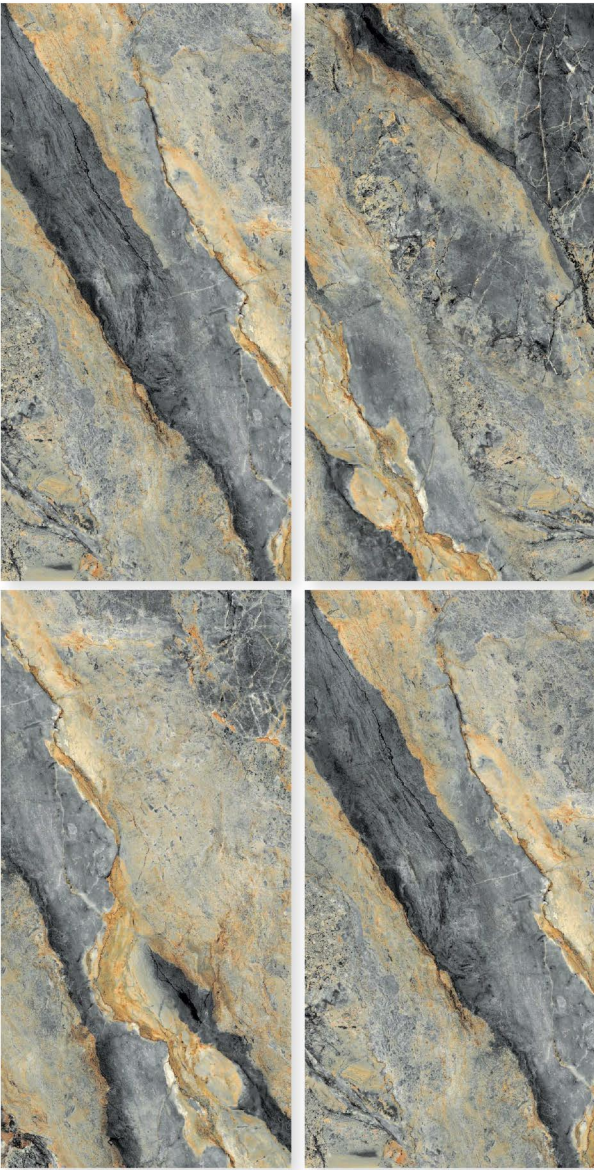

SURFACE
CARVING

RANDOM
2

MAALAVIYA SAND

Rocker
COLLECTION

SIZE
600 X 1200 MM

SURFACE
CARVING

RANDOM
3

MAALAVIYA WINE