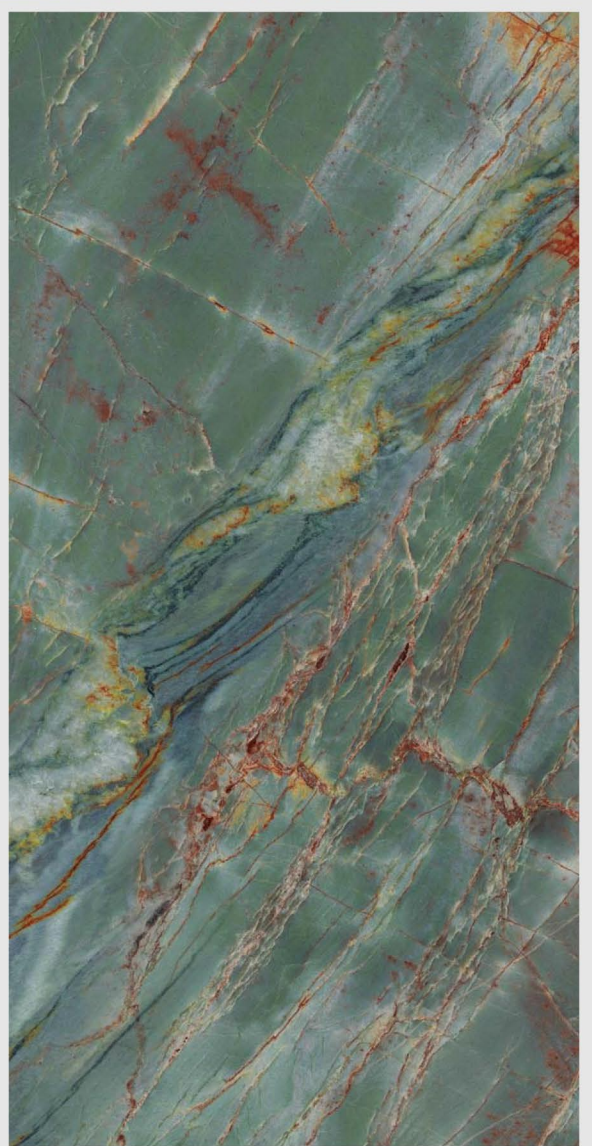

INFINITY OLIVE

Rocker
COLLECTION

SIZE
600 X 1200 MM

SURFACE
CARVING

RANDOM
4