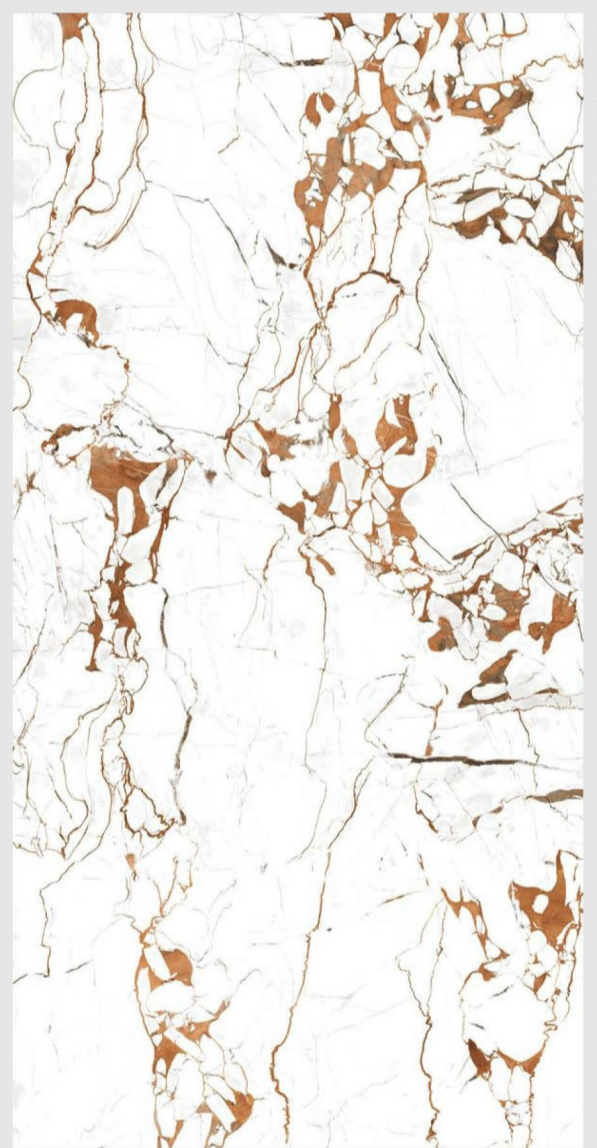

STATUARIO MARRON

Rocker
COLLECTION

SIZE
600 X 1200 MM

SURFACE
CARVING

RANDOM
6