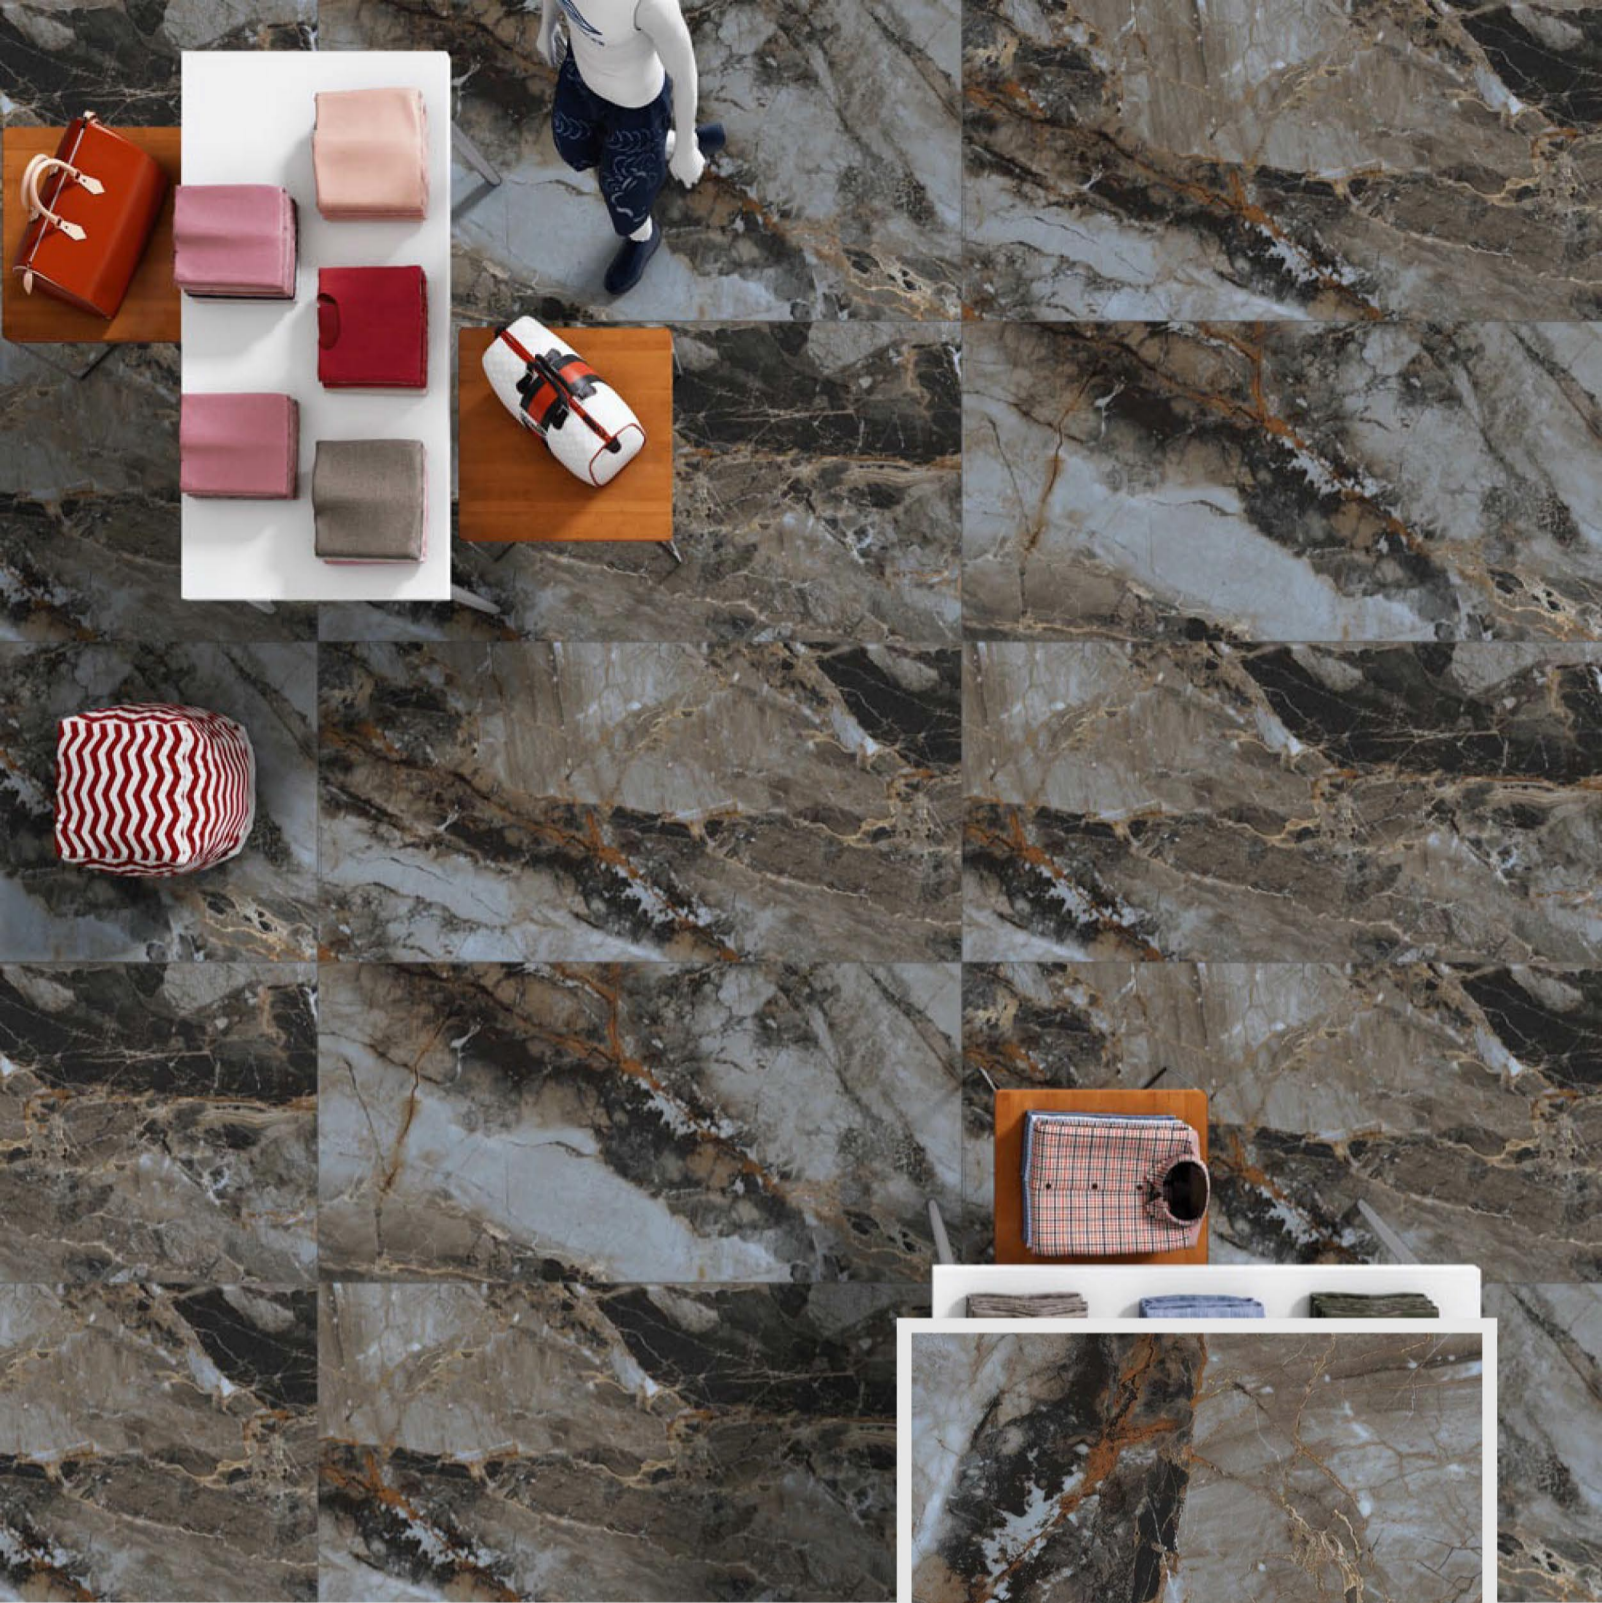

SURFACE
CARVING

RANDOM
4

TURKISH DARK GREY

Rocker
COLLECTION

SIZE
600 X 1200 MM

SURFACE
CARVING

RANDOM
4

TURKISH MOCHA