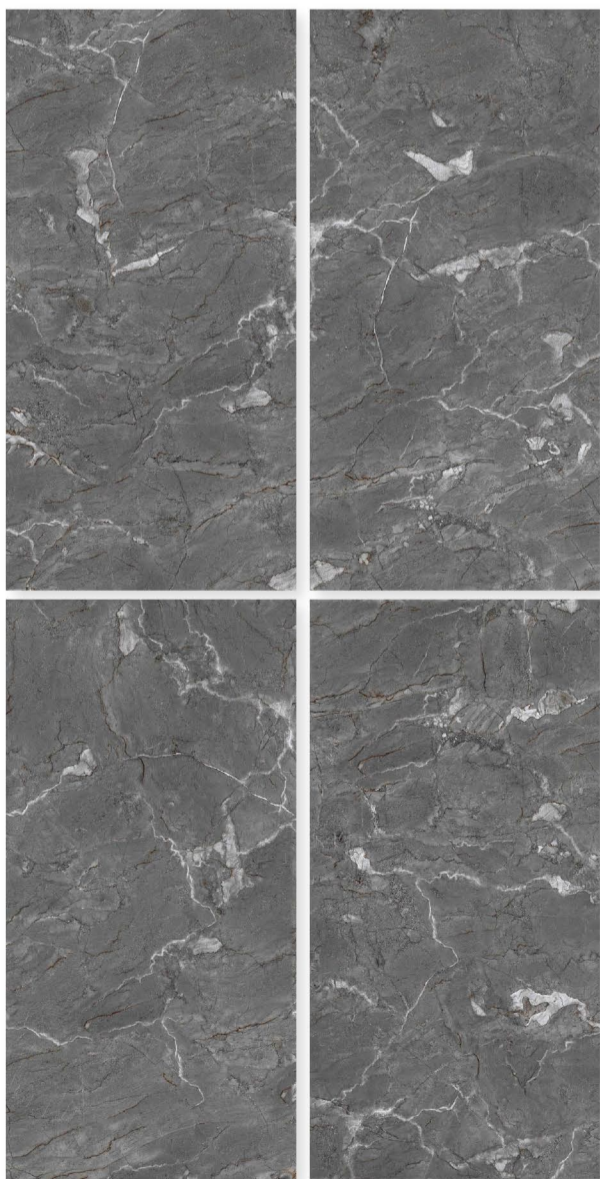

TURKISH DARK GREY

Rocker
COLLECTION

SIZE
600 X 1200 MM

SURFACE
CARVING

RANDOM
4