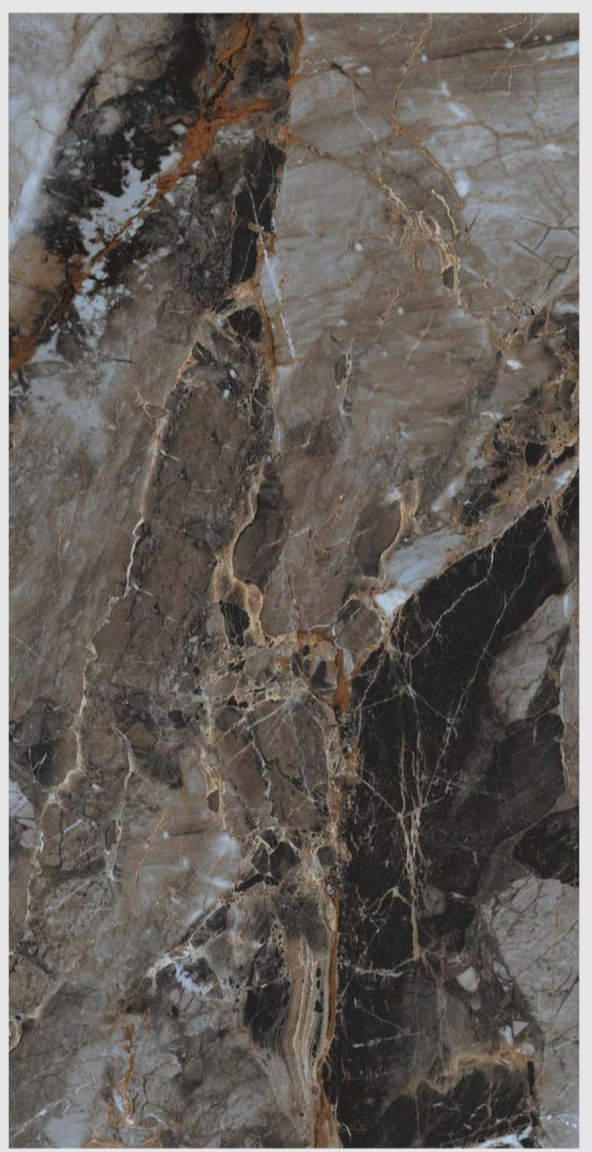

SURFACE
CARVING

RANDOM
4

TURKISH DARK GREY

Rocker
COLLECTION

SIZE
600 X 1200 MM

SURFACE
CARVING

RANDOM
4

TURKISH MOCHA