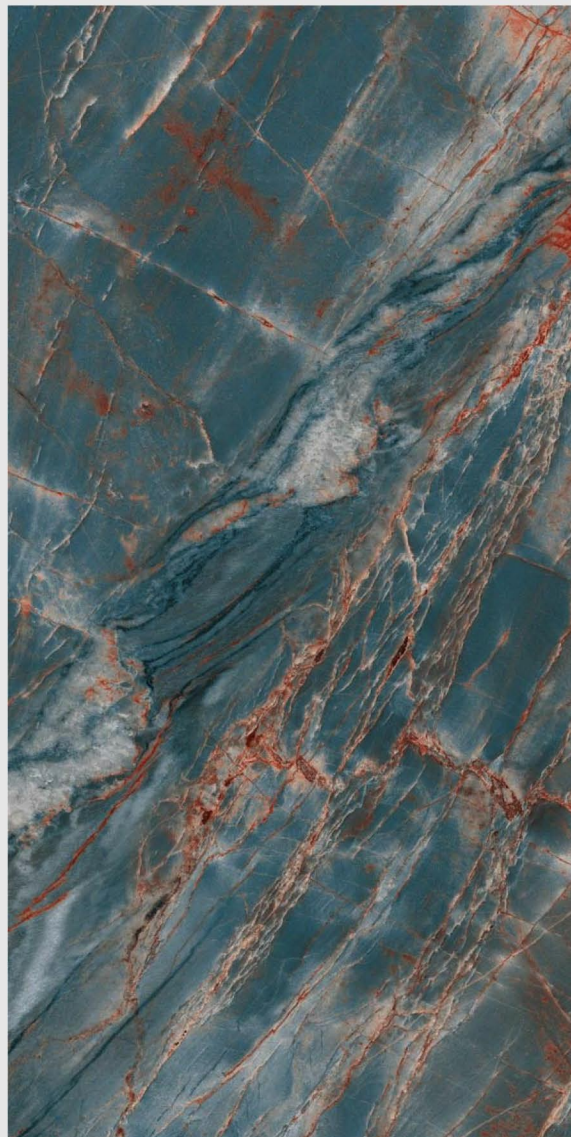

INFINITY OLIVE

Rocker
COLLECTION

SIZE
600 X 1200 MM

SURFACE
CARVING

RANDOM
4

INFINITY TEAL

Rocker
COLLECTION

SIZE
600 X 1200 MM