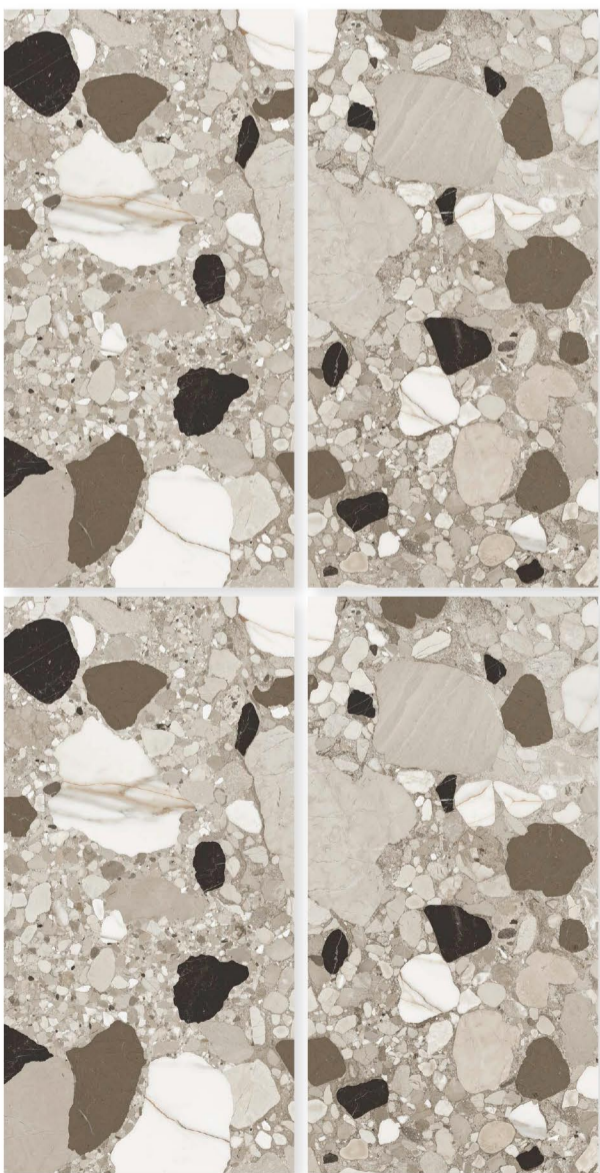

LRENE NATURAL

Rocker
COLLECTION

SIZE
600 X 1200 MM

SURFACE
CARVING

RANDOM
2