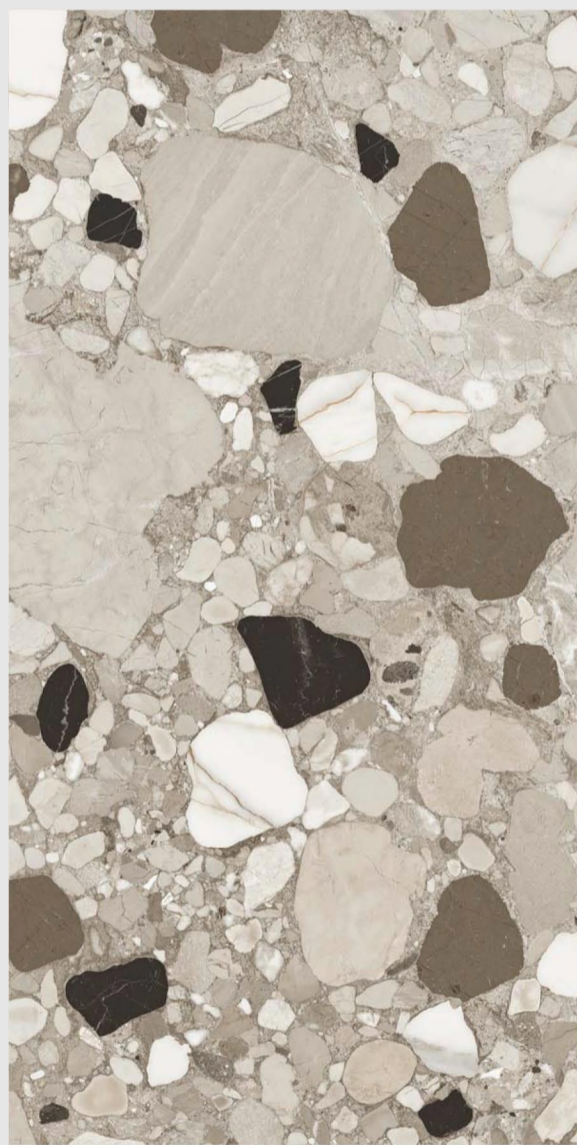

LRENE NATURAL

Rocker
COLLECTION

SIZE
600 X 1200 MM

SURFACE
CARVING

RANDOM
2