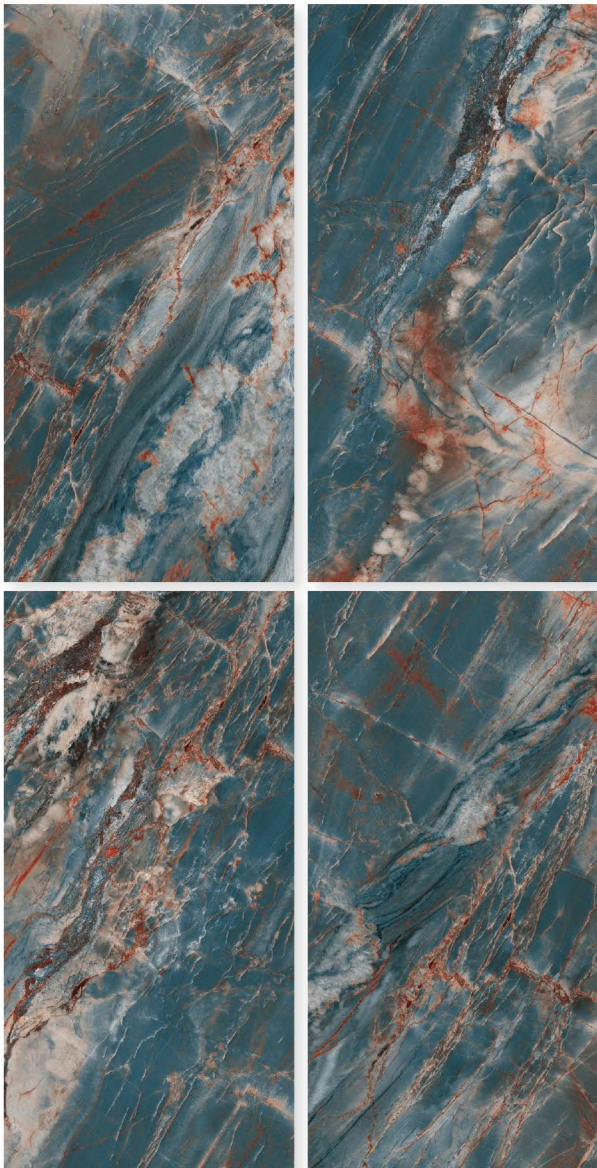

INFINITY OLIVE

Rocker
COLLECTION

SIZE
600 X 1200 MM

SURFACE
CARVING

RANDOM
4

INFINITY TEAL

Rocker
COLLECTION

SIZE
600 X 1200 MM