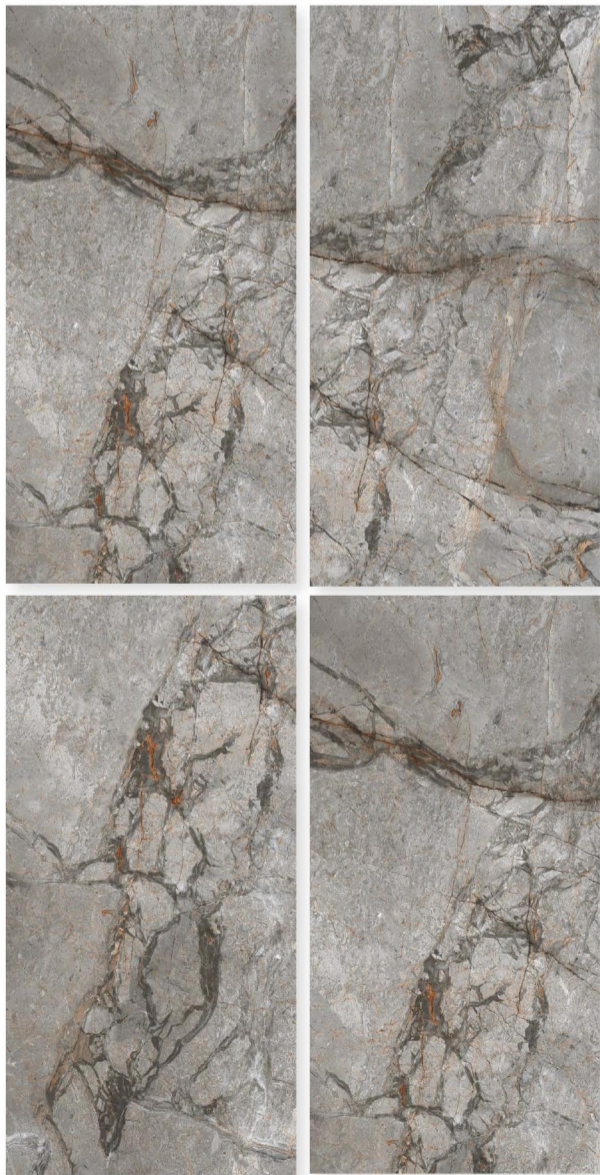

SURFACE
CARVING

RANDOM
4

JERICO CARMEL

Rocker
COLLECTION

SIZE
600 X 1200 MM

SURFACE
CARVING

RANDOM
3

JERICO GRIS