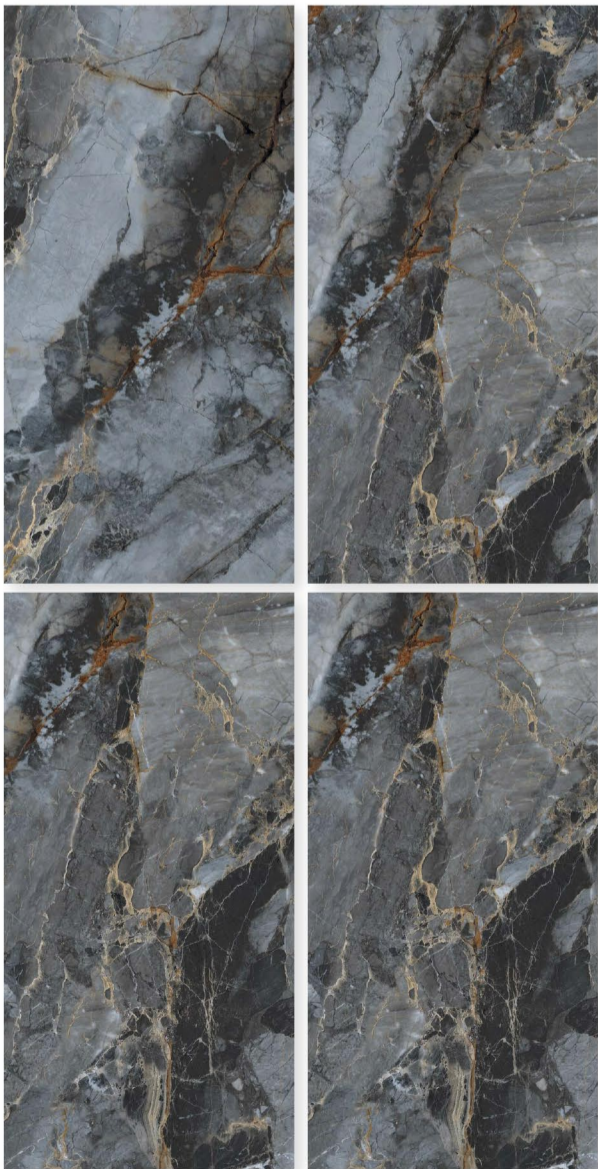

Rocker
COLLECTION

SIZE
600 X 1200 MM

SURFACE
CARVING

RANDOM
4

TURKISH STONE

Rocker
COLLECTION

SIZE
600 X 1200 MM

SURFACE
CARVING