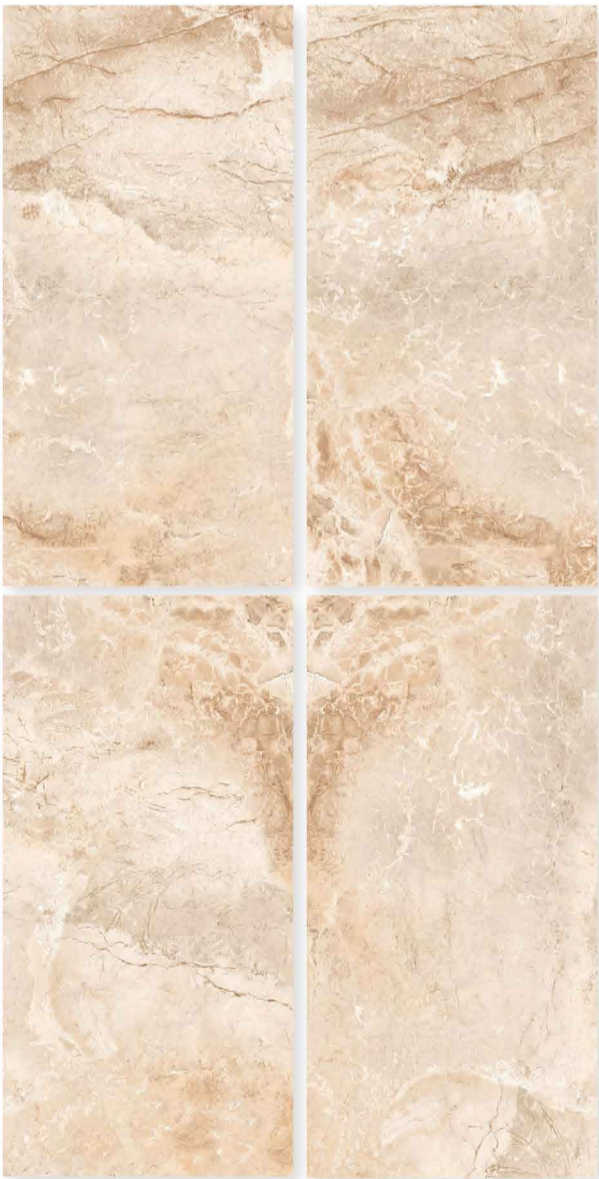

ALPHA IVORY

POLISHED
Collection

SIZE
600 X 1200 MM

SURFACE
GLOSSY

RANDOM
4