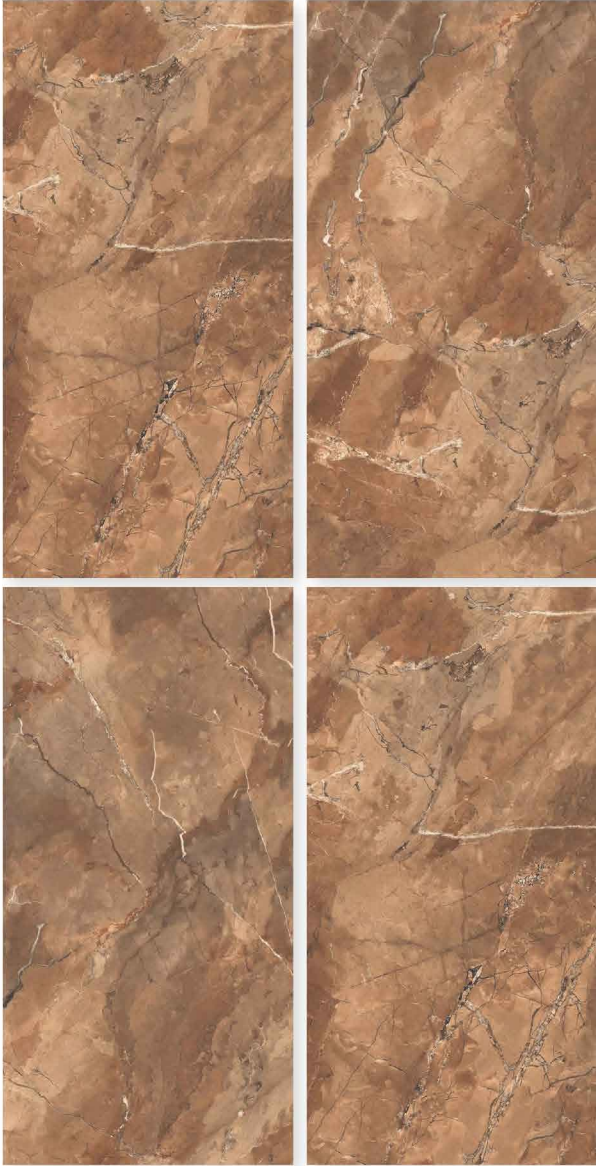

SURFACE
GLOSSY

RANDOM
3

SEFIA GREY

POLISHED
Collection

SIZE
600 X 1200 MM

SURFACE
GLOSSY

RANDOM
3

SEFIA COPPER