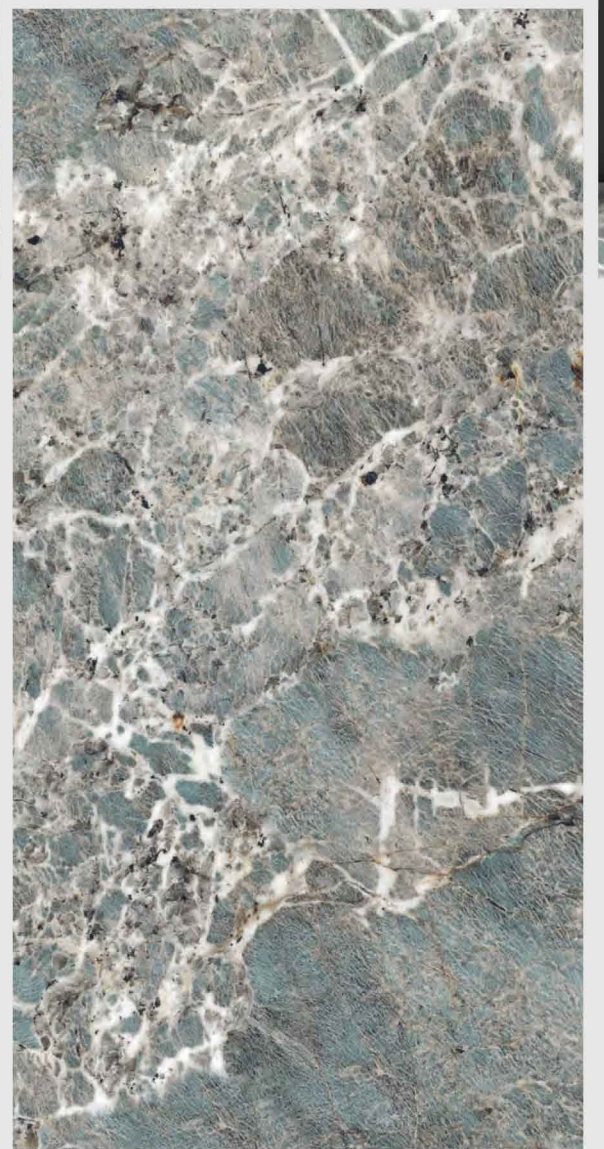

RANDOM
5

AMRON GRIS

POLISHED
Collection

SIZE
600 X 1200 MM

SURFACE
GLOSSY

RANDOM
4

AMAZONITE

POLISHED
Collection