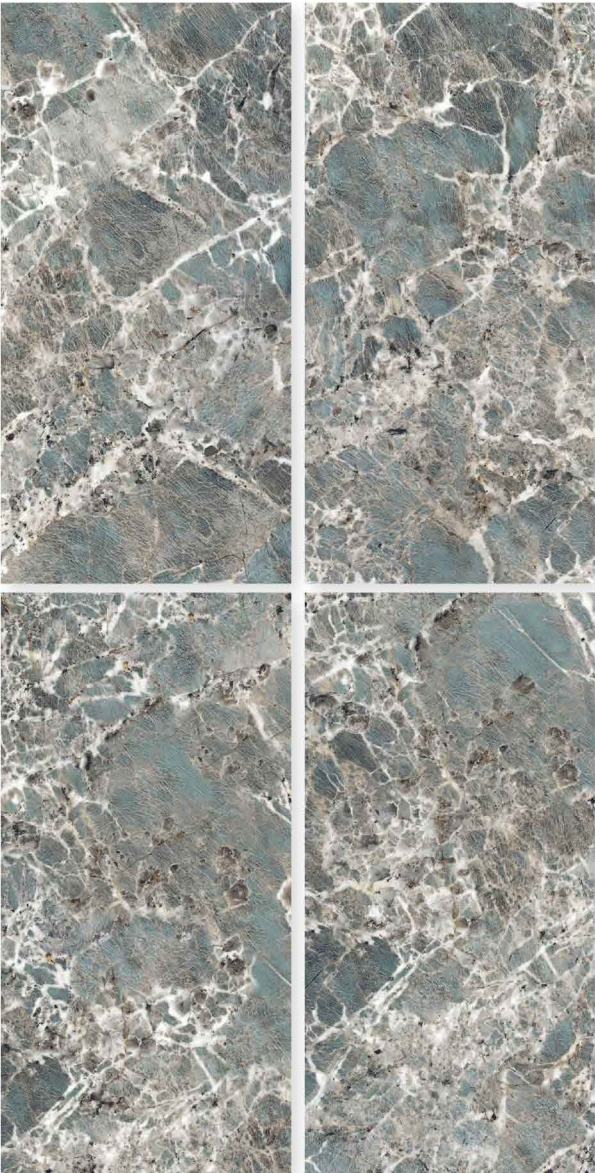

RANDOM
5

AMRON GRIS

POLISHED
Collection

SIZE
600 X 1200 MM

SURFACE
GLOSSY

RANDOM
4

AMAZONITE

POLISHED
Collection