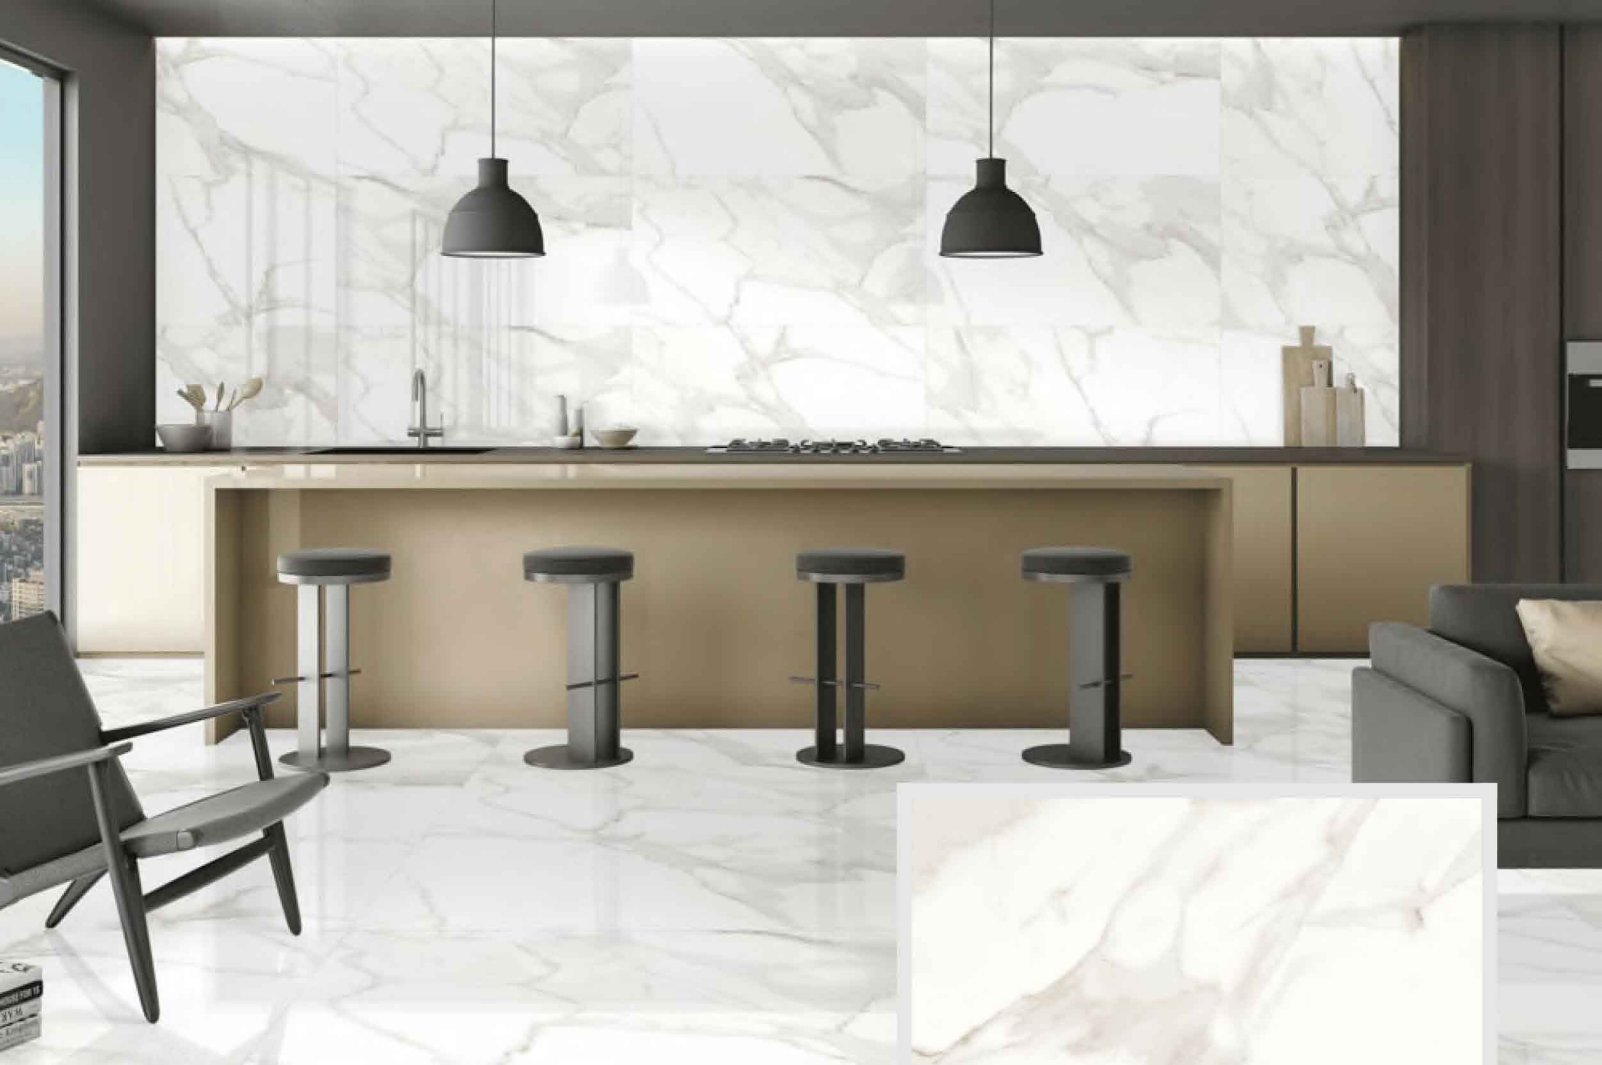

ELECTO BROWN

POLISHED
Collection

SIZE
600 X 1200 MM

SURFACE
GLOSSY

RANDOM
5