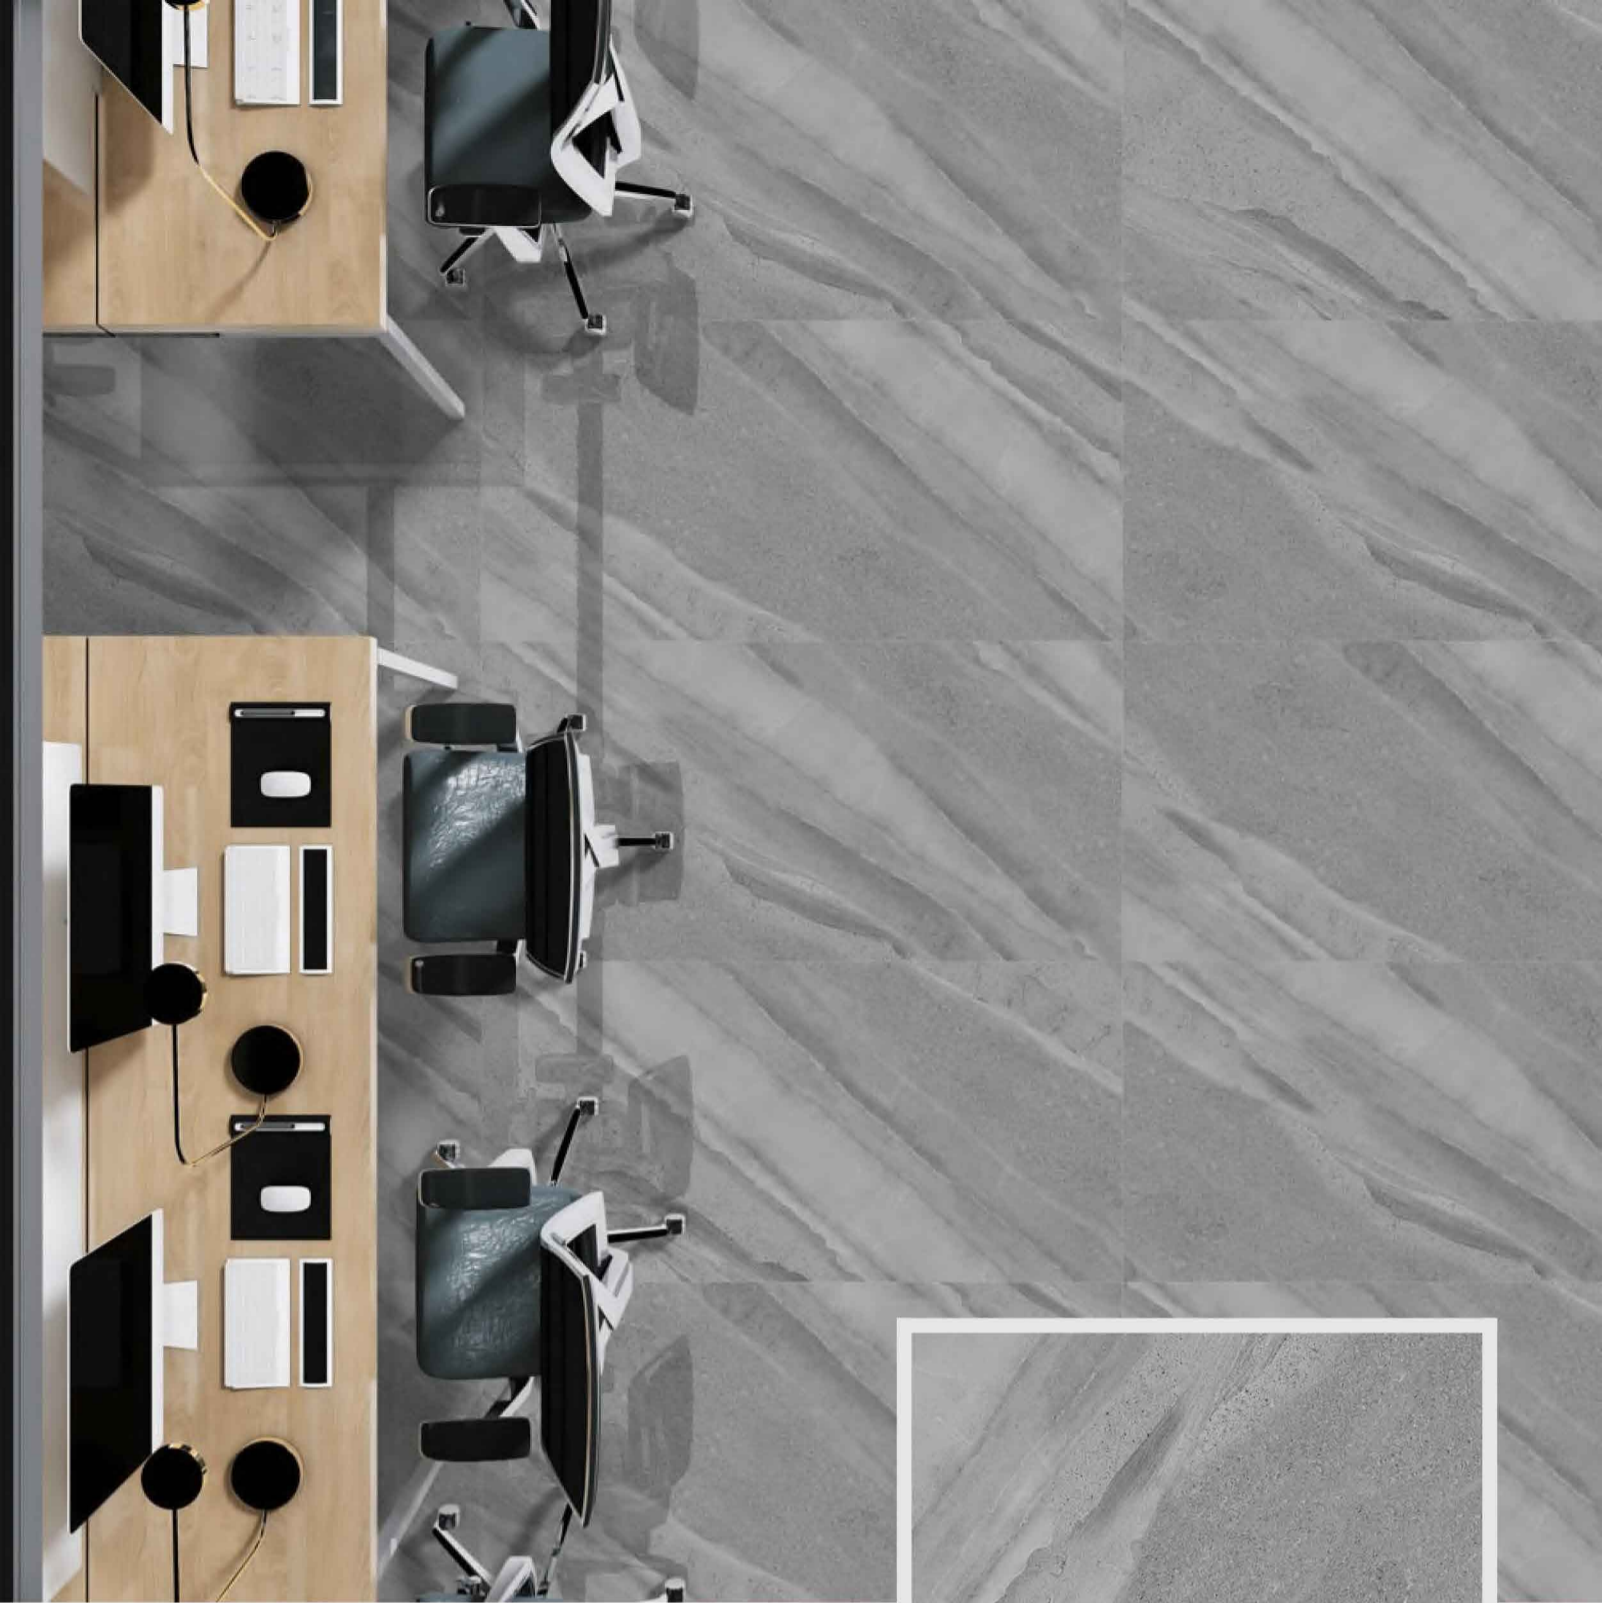

GLOSSY SLATE GRIS

POLISHED
Collection

SIZE
600 X 1200 MM

SURFACE
GLOSSY

RANDOM
6