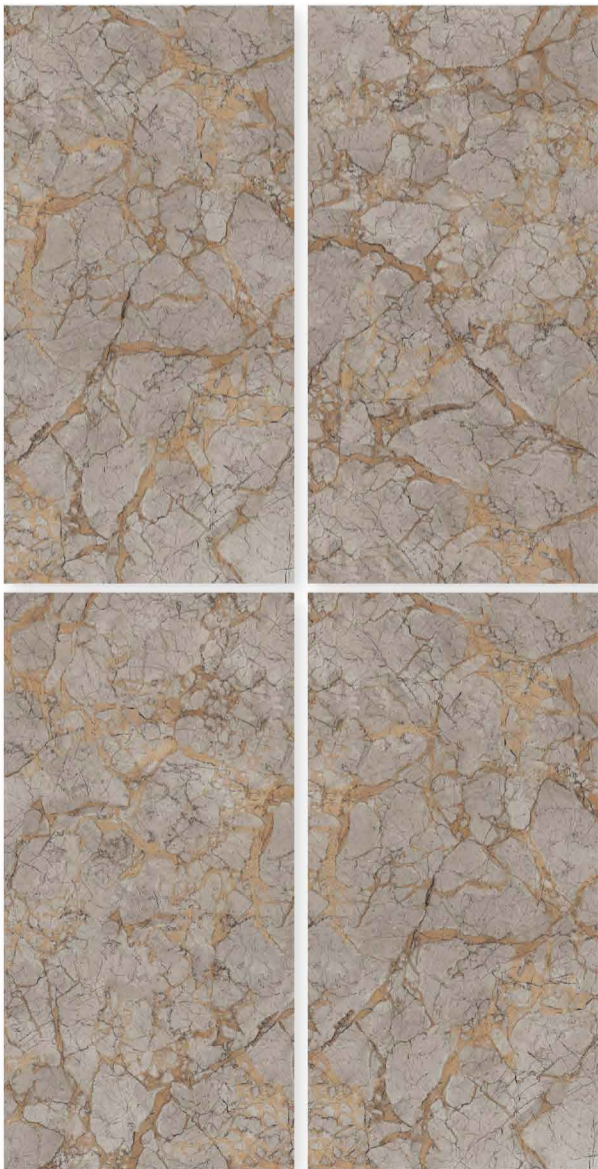

IMPERIAL NATURAL

POLISHED
Collection

SIZE
600 X 1200 MM

SURFACE
GLOSSY

RANDOM
3