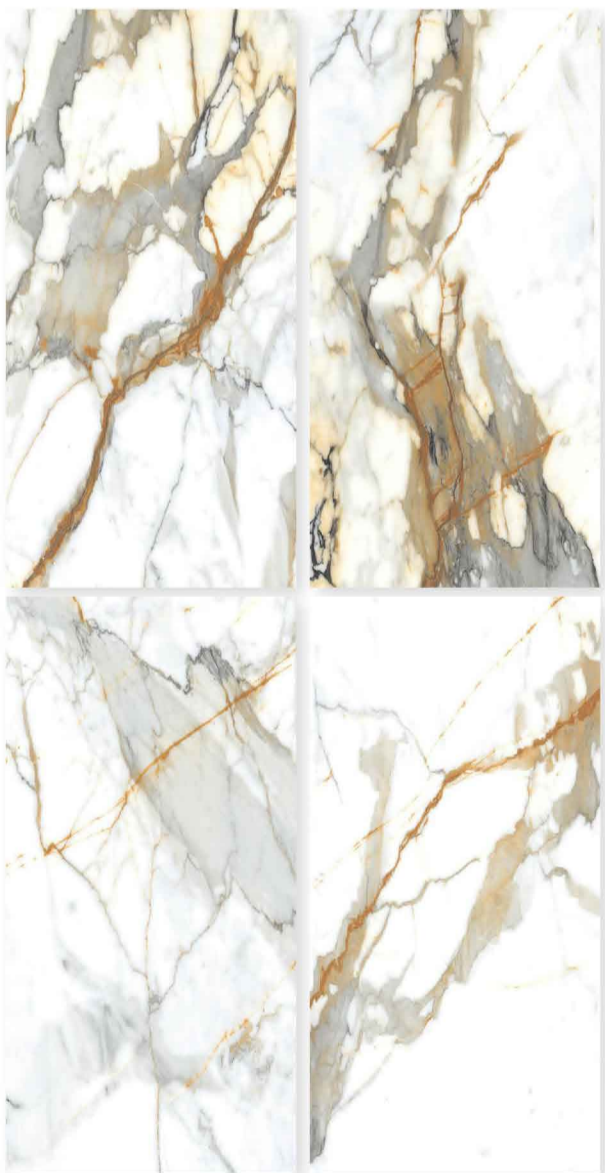

DYNA BEIGE

POLISHED
Collection

SIZE
600 X 1200 MM

SURFACE
GLOSSY

RANDOM
4

DIAMOND GOLD

POLISHED
Collection

SIZE
600 X 1200 MM