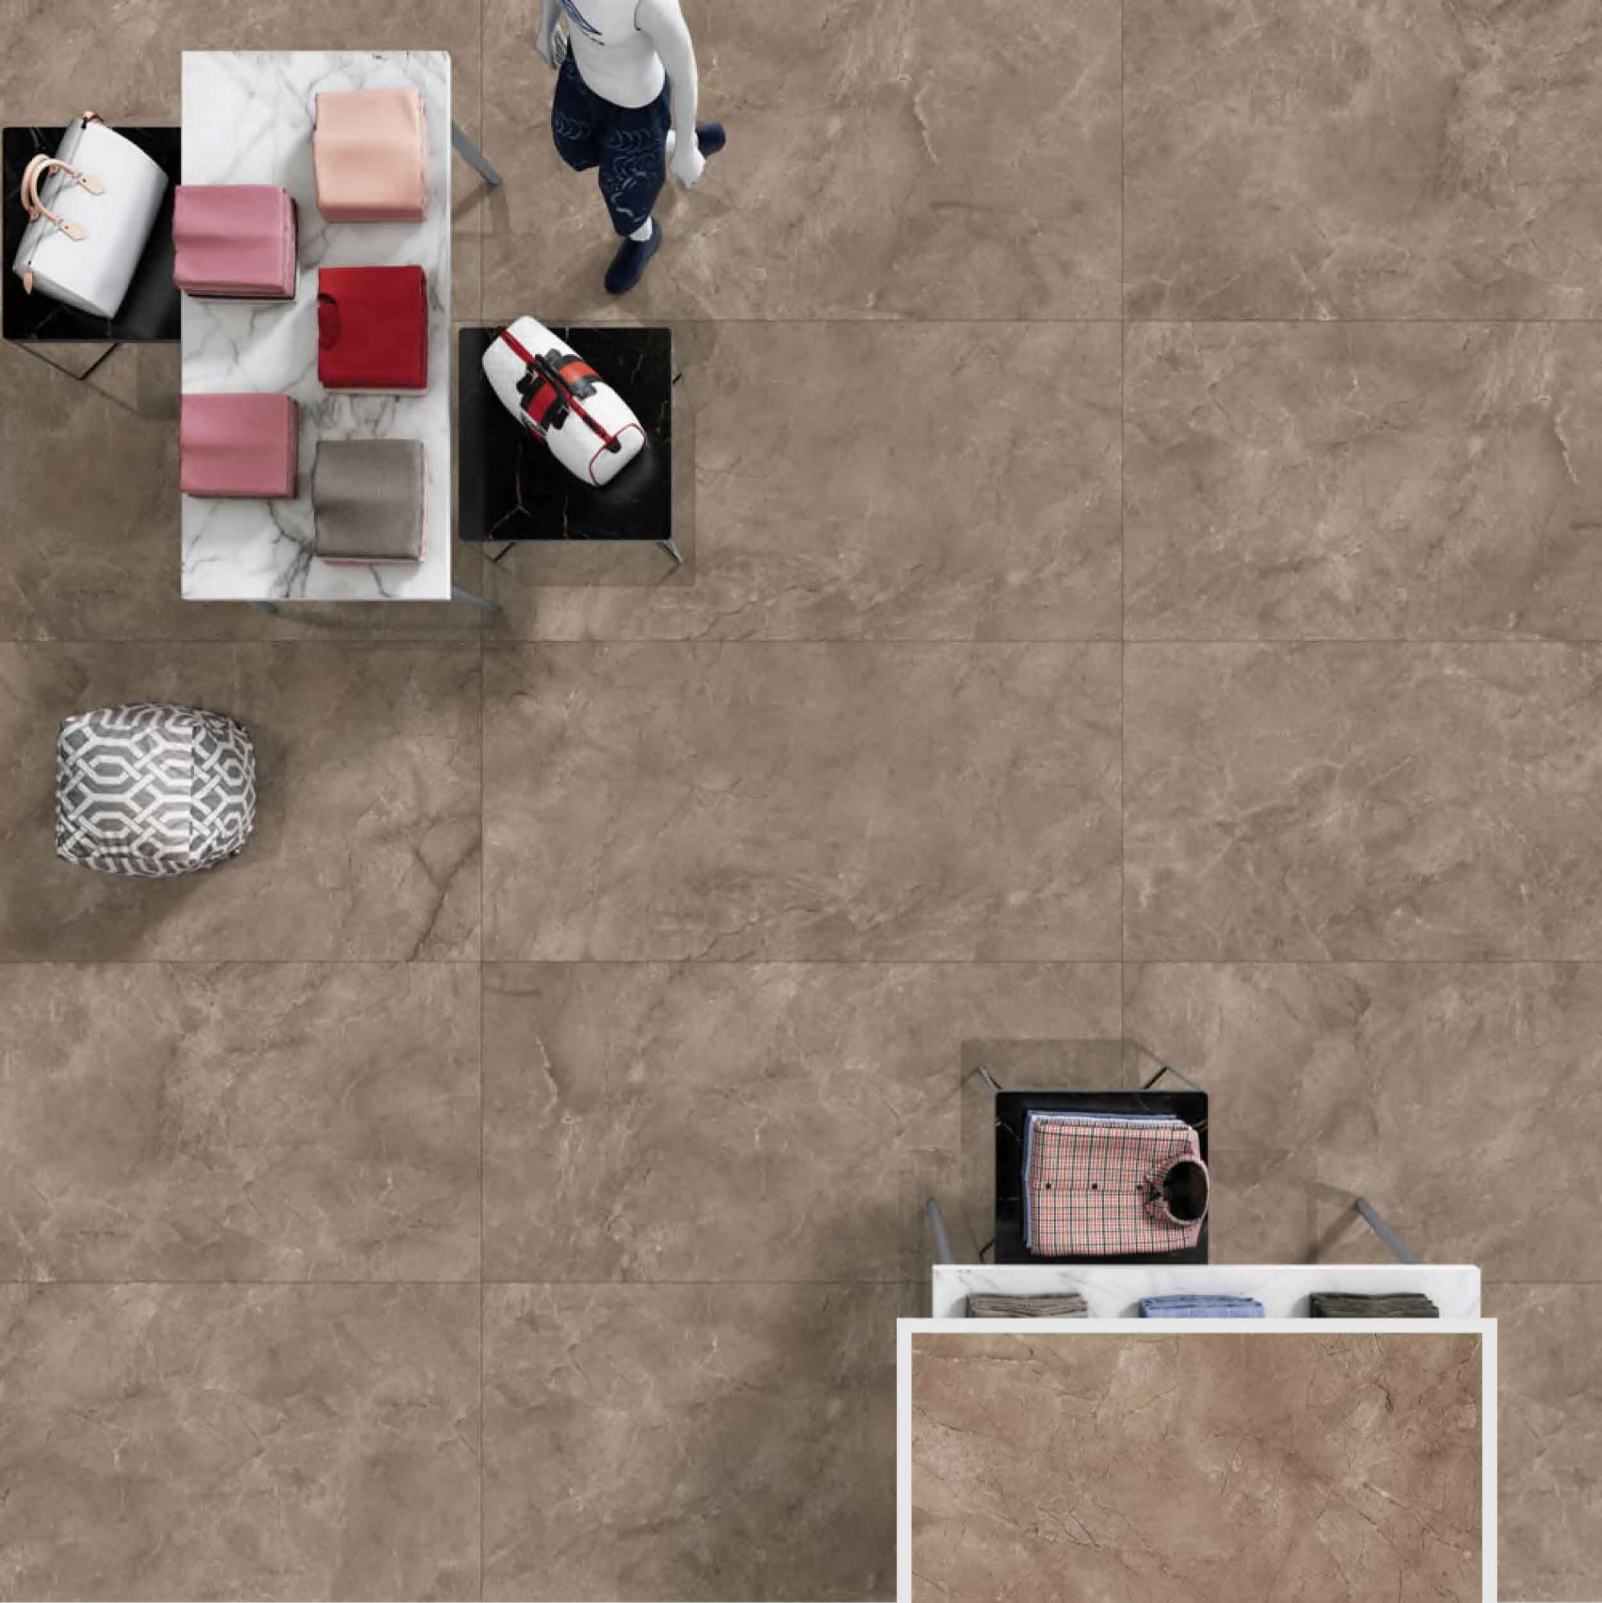

NEO COCO

POLISHED
Collection

SIZE
600 X 1200 MM

SURFACE
GLOSSY

RANDOM
7

NEO BROWN

POLISHED
Collection

SIZE
600 X 1200 MM