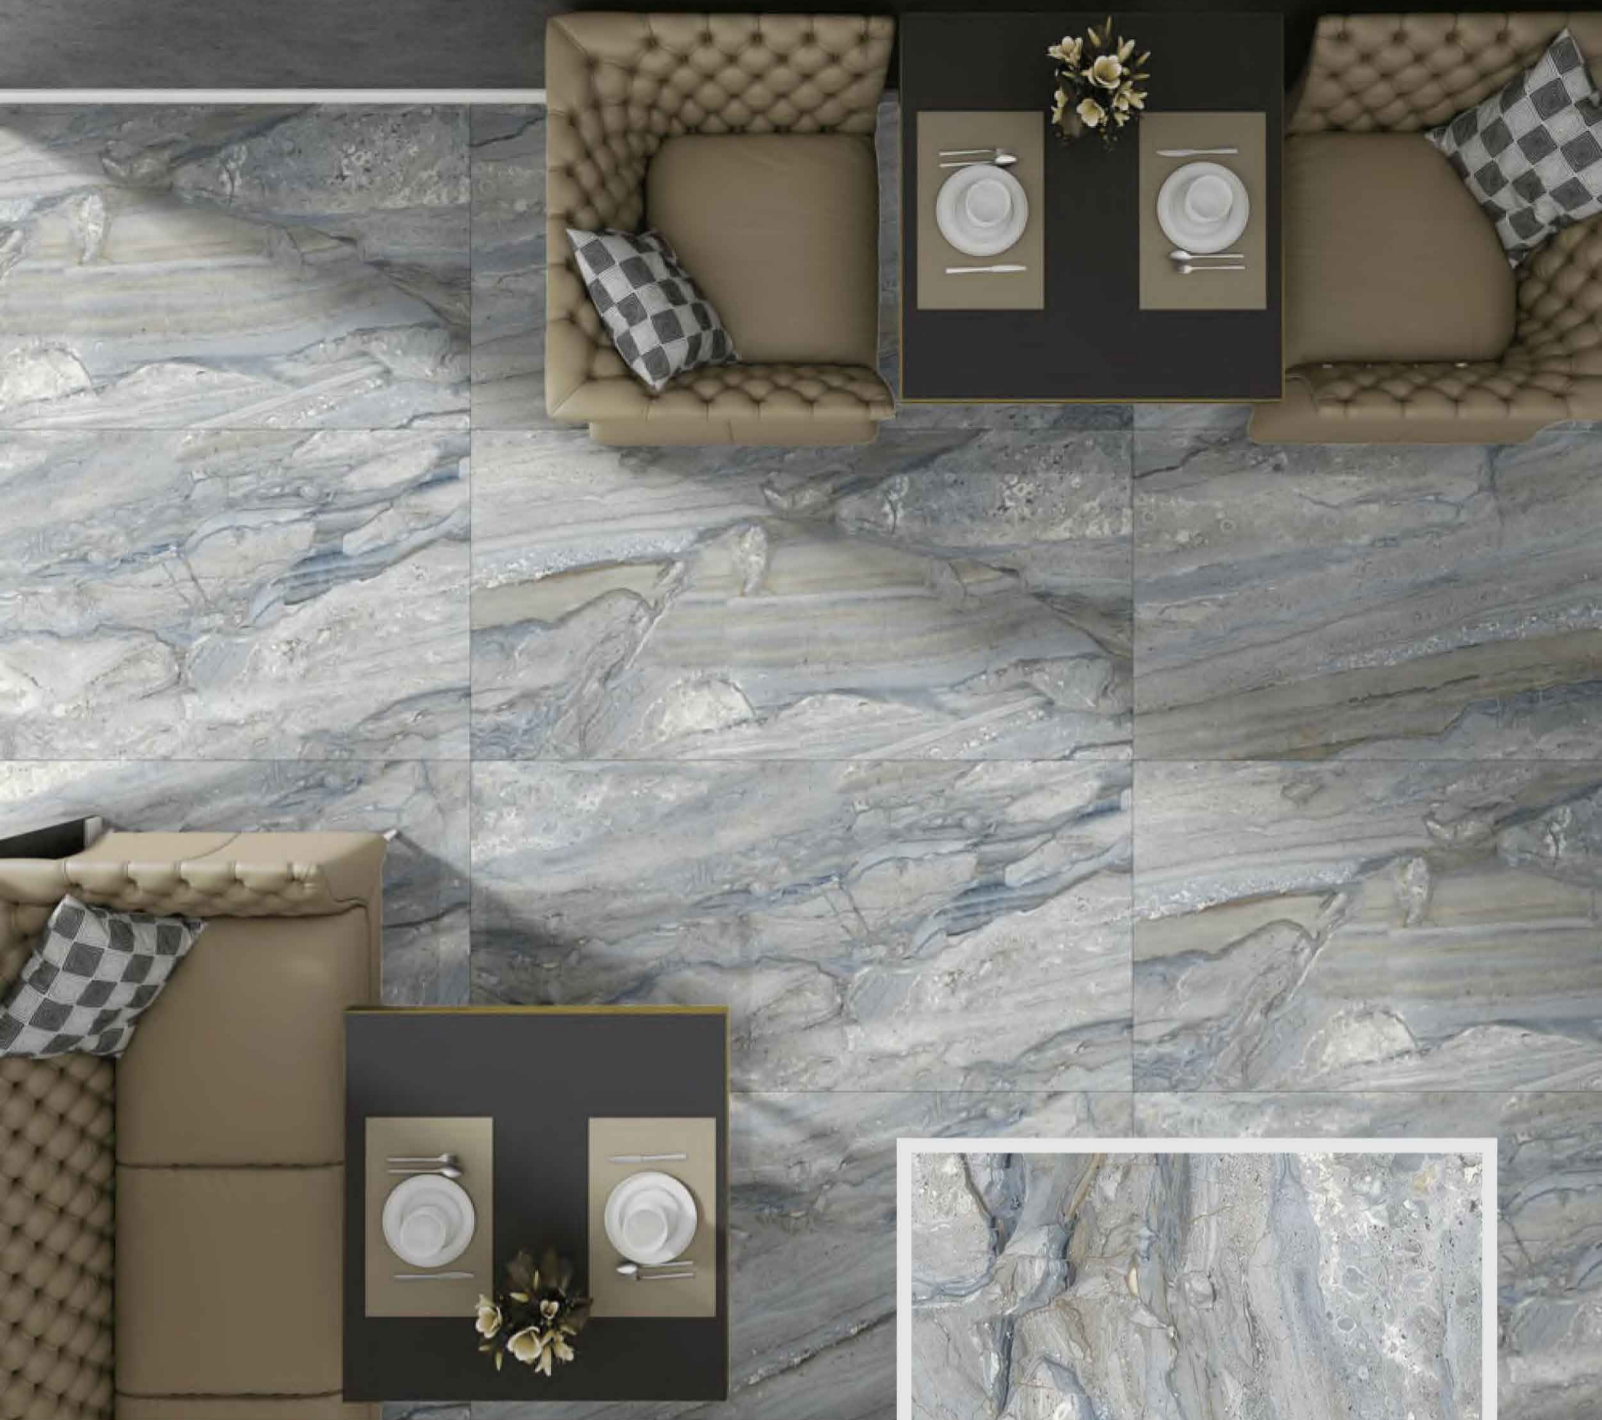

SIZE
600 X 1200 MM

SURFACE
GLOSSY

RANDOM
5

**APPOLO
BEIGE**

POLISHED
Collection

SIZE
600 X 1200 MM

SURFACE
GLOSSY

RANDOM
4