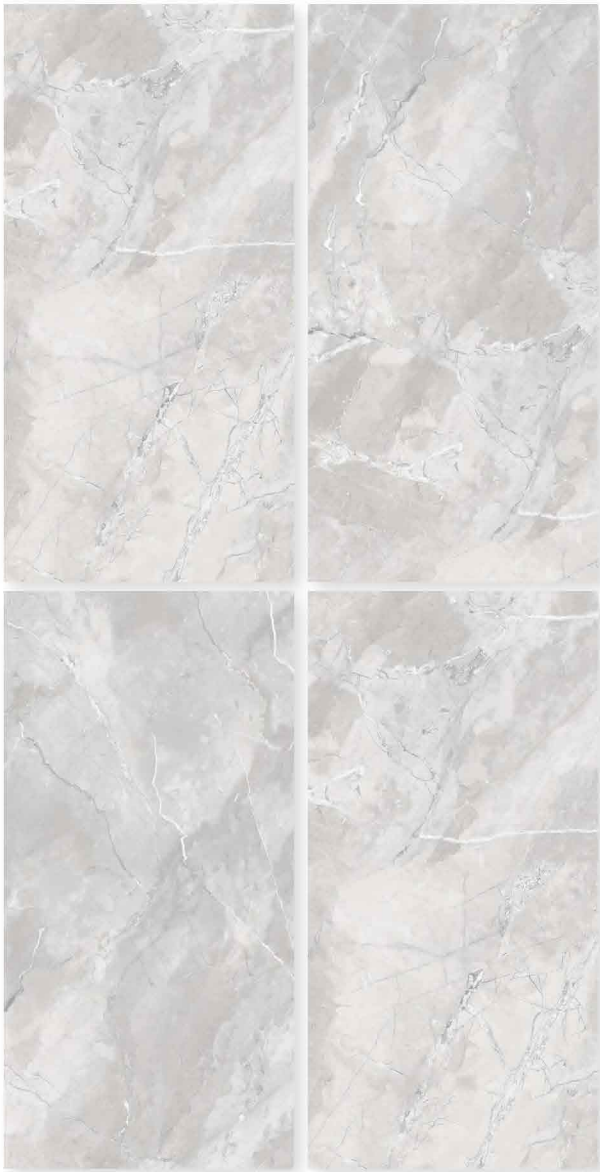

SEFIA BIANCO

POLISHED
Collection

SIZE
600 X 1200 MM

SURFACE
GLOSSY

RANDOM
3