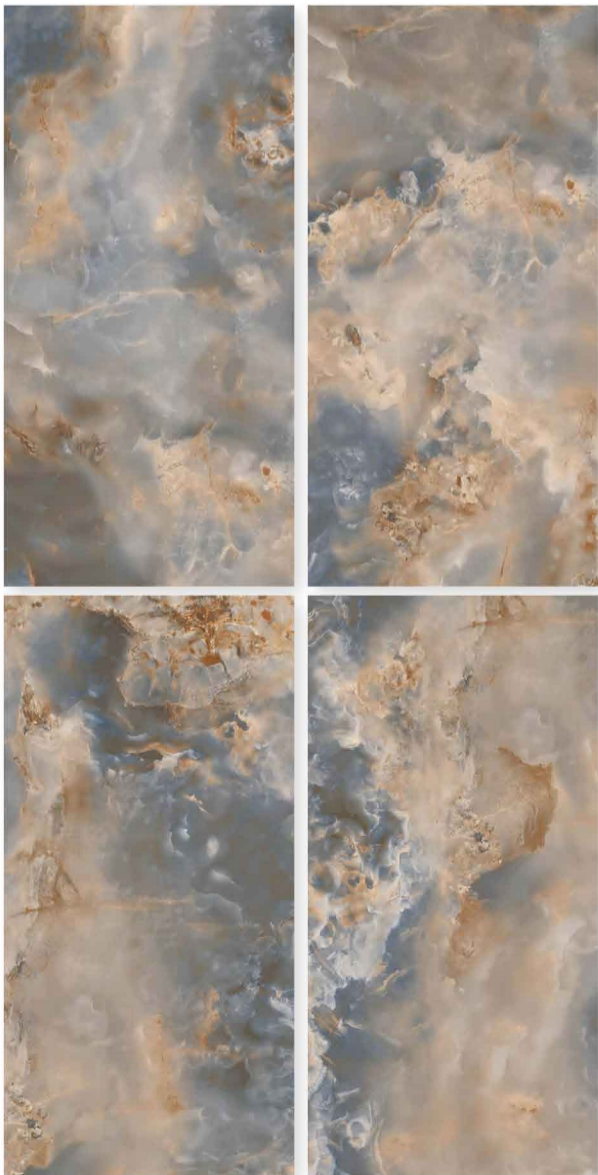

**SMOK
ONYX MULTI**

POLISHED
Collection

SIZE
600 X 1200 MM

SURFACE
GLOSSY

RANDOM
5