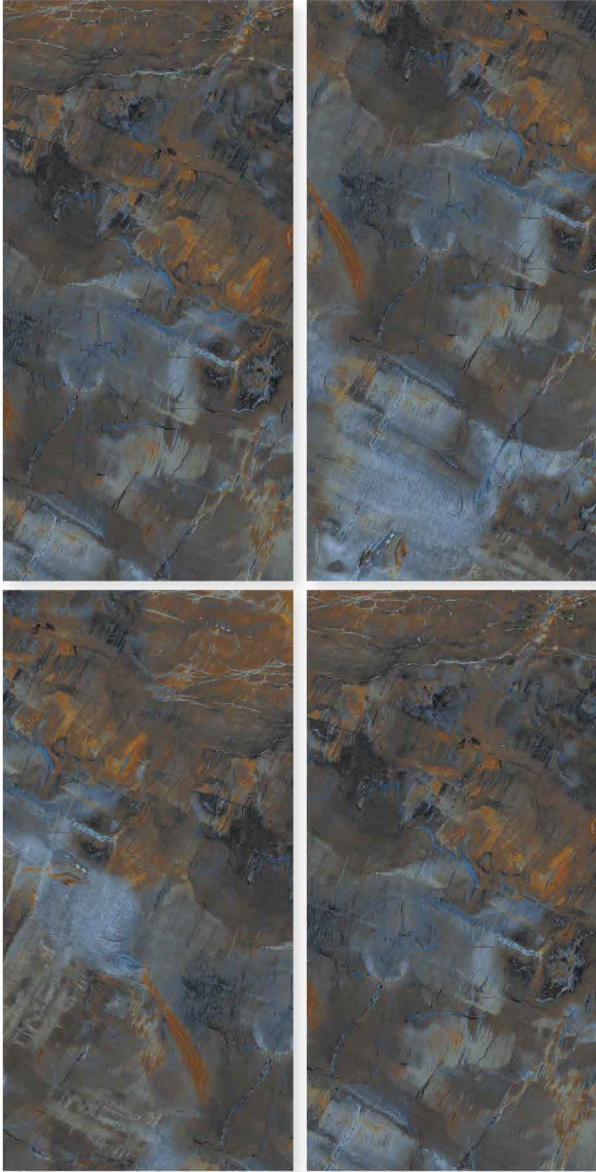

SCROSS BLUE

Matt
Collection

SIZE
600 X 1200 MM

SURFACE
MATT

RANDOM
3