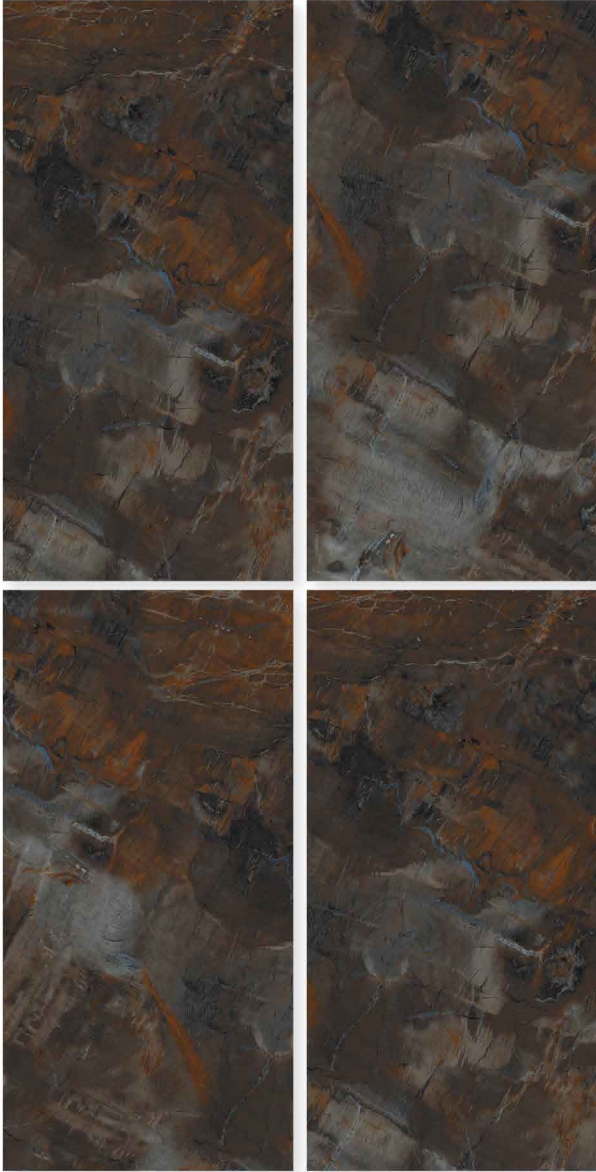

SURFACE
MATT

RANDOM
4

SILESTA BROWN

Matt
Collection

SIZE
600 X 1200 MM

SURFACE
MATT

RANDOM
4

SCROSS BROWN