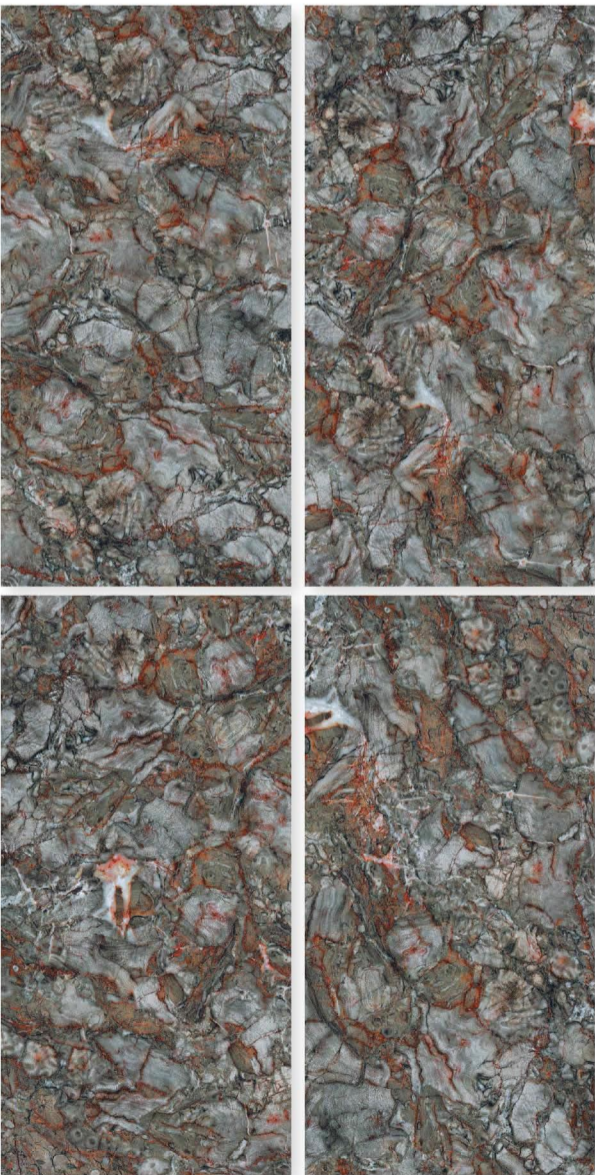

SURFACE
GLOSSY

RANDOM
4

HANEY ONYX BROWN

SIZE
600 X 1200 MM

SURFACE
GLOSSY

RANDOM
3

GRITTON NERO

SIZE
600 X 1200 MM