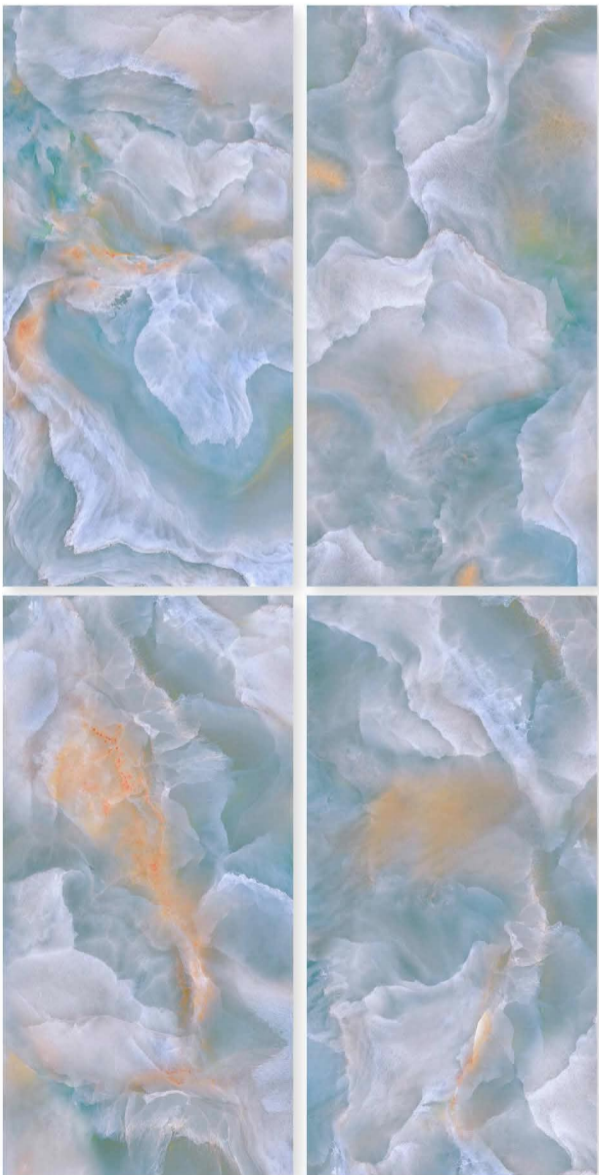

SURFACE
GLOSSY

RANDOM
4

FANTASY GREEN

SIZE
600 X 1200 MM

SURFACE
GLOSSY

RANDOM
4

CRYSTAL ONYX GREEN

SIZE
600 X 1200 MM

SURFACE
GLOSSY

RANDOM
5

CRYSTAL ONYX BLUE

SIZE
600 X 1200 MM

SURFACE
GLOSSY

RANDOM
5

ROCTON
HOTEL

BRAZIL NATUREL