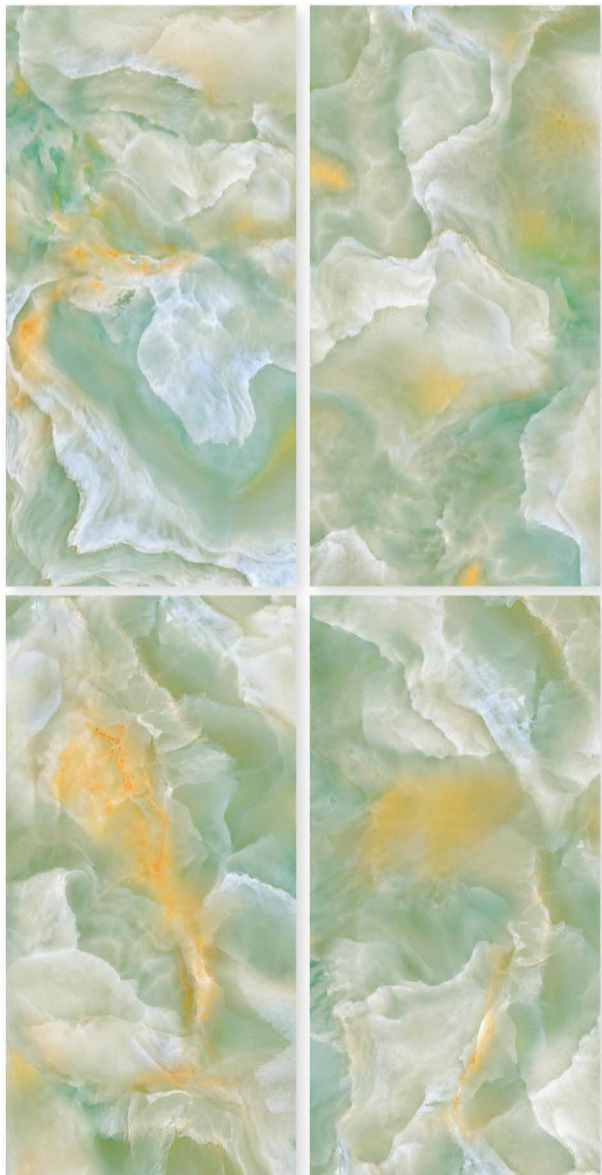

SURFACE
GLOSSY

RANDOM
4

FANTASY GREEN

SIZE
600 X 1200 MM

SURFACE
GLOSSY

RANDOM
4

CRYSTAL ONYX GREEN

SIZE
600 X 1200 MM

SURFACE
GLOSSY

RANDOM
5

CRYSTAL ONYX BLUE

SIZE
600 X 1200 MM

SURFACE
GLOSSY

RANDOM
5

ROCTON
HOTEL

BRAZIL NATUREL