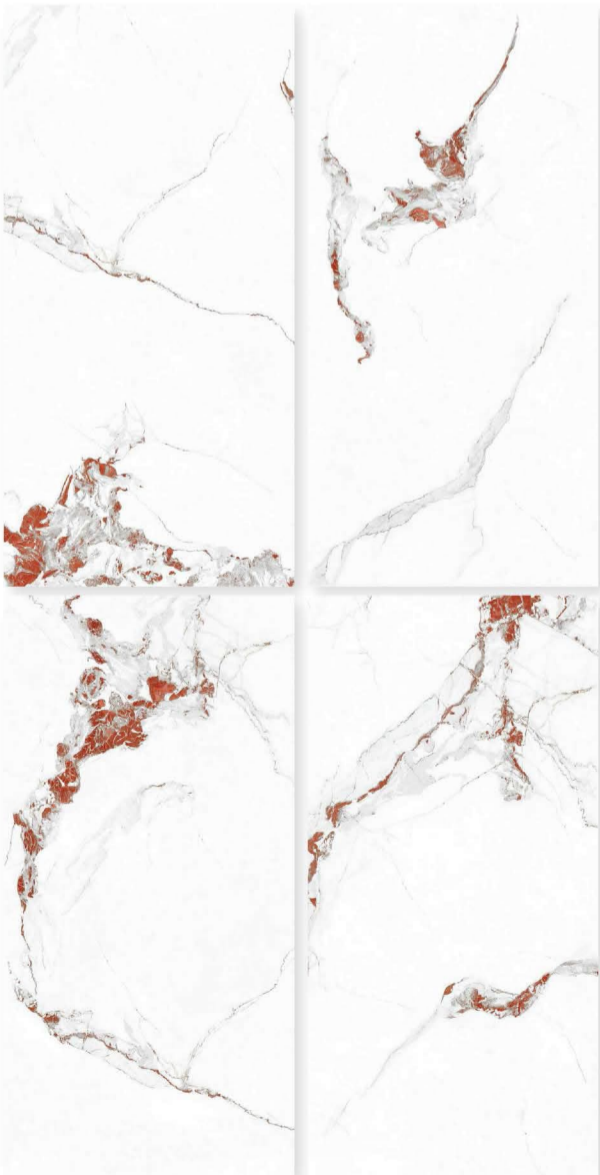

MOON ONYX GREY

SIZE
600 X 1200 MM

SURFACE
GLOSSY

RANDOM
4

Hotel Restora

> Restaura
& Ca

MERCURY RED

SIZE
600 X 1200 MM