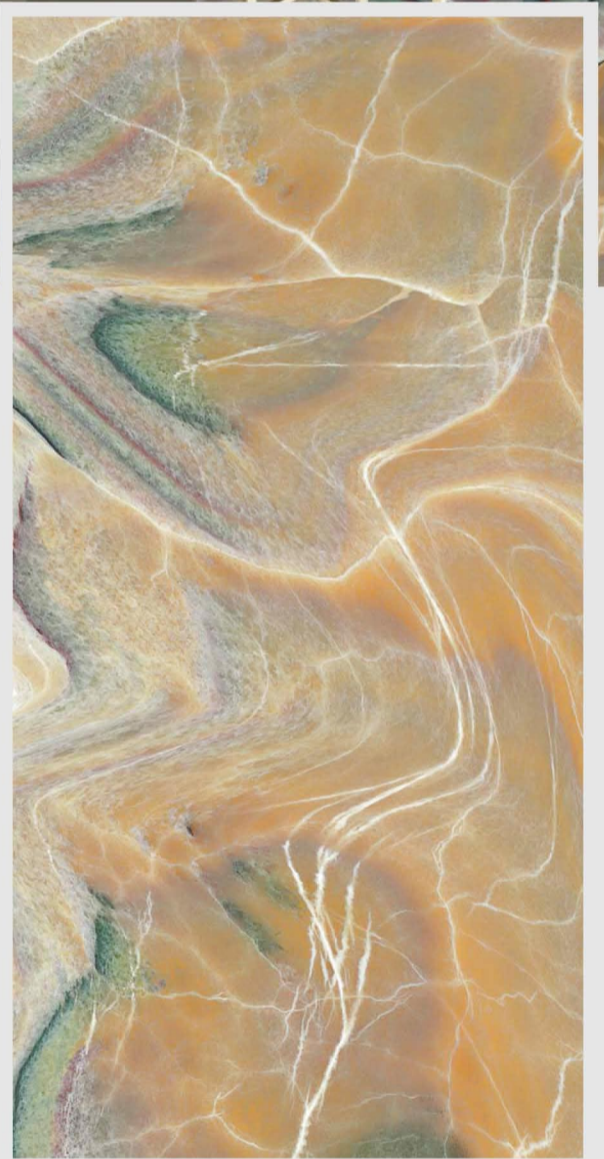

SURFACE
GLOSSY

RANDOM
4

MARBELLA

SIZE
600 X 1200 MM

SURFACE
GLOSSY

RANDOM
4

LAVA ONYX YELLOW

SIZE
600 X 1200 MM