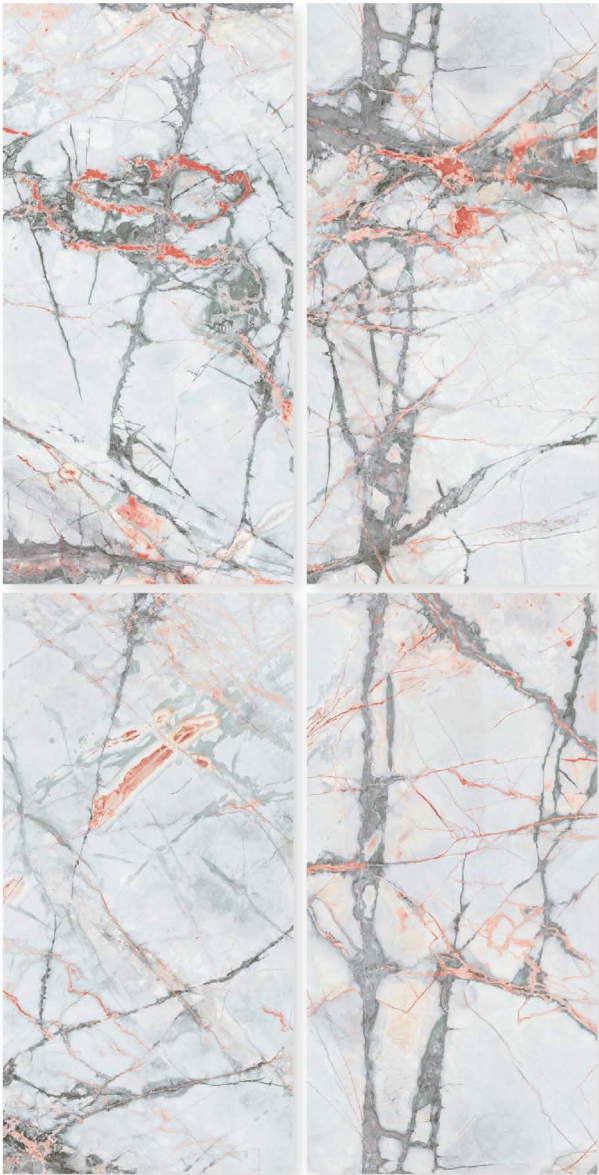

SATUARIO MAJESTIC

Colortek
SERIES

SIZE
600 X 1200 MM

SURFACE
GLOSSY

RANDOM