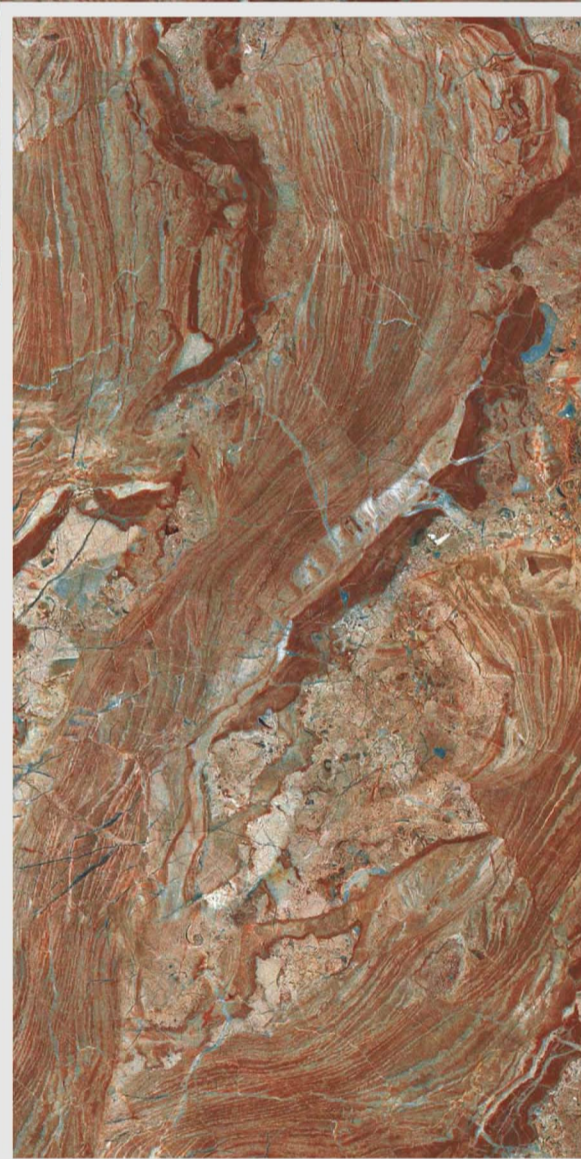

ROME BROWN

SIZE
600 X 1200 MM

SURFACE
GLOSSY

RANDOM
4