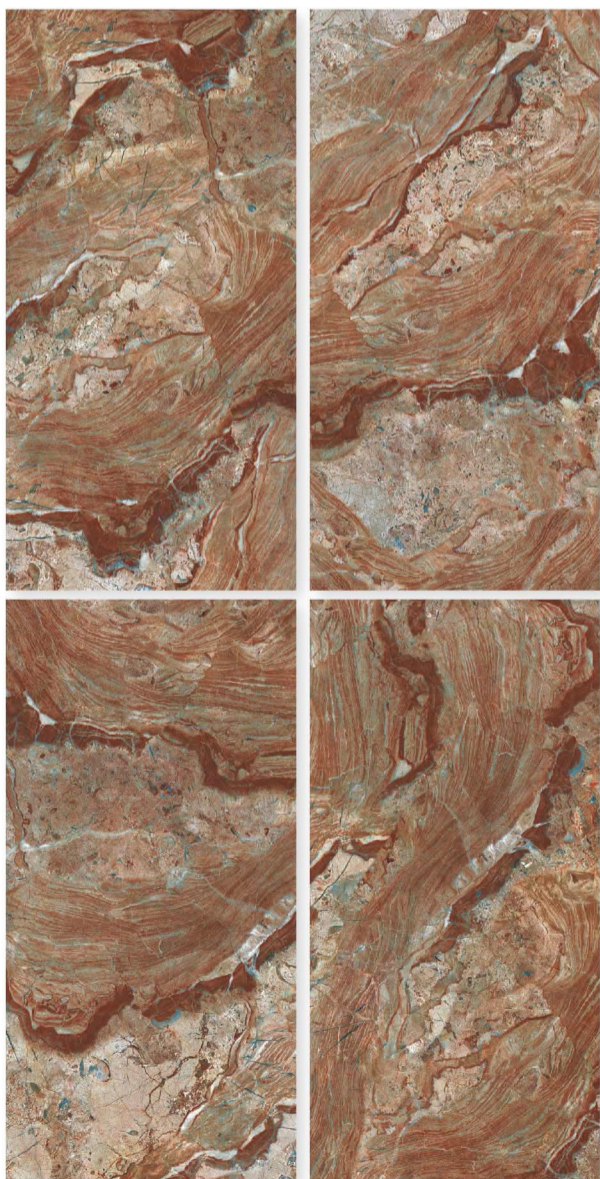

ROME BROWN

SIZE
600 X 1200 MM

SURFACE
GLOSSY

RANDOM
4