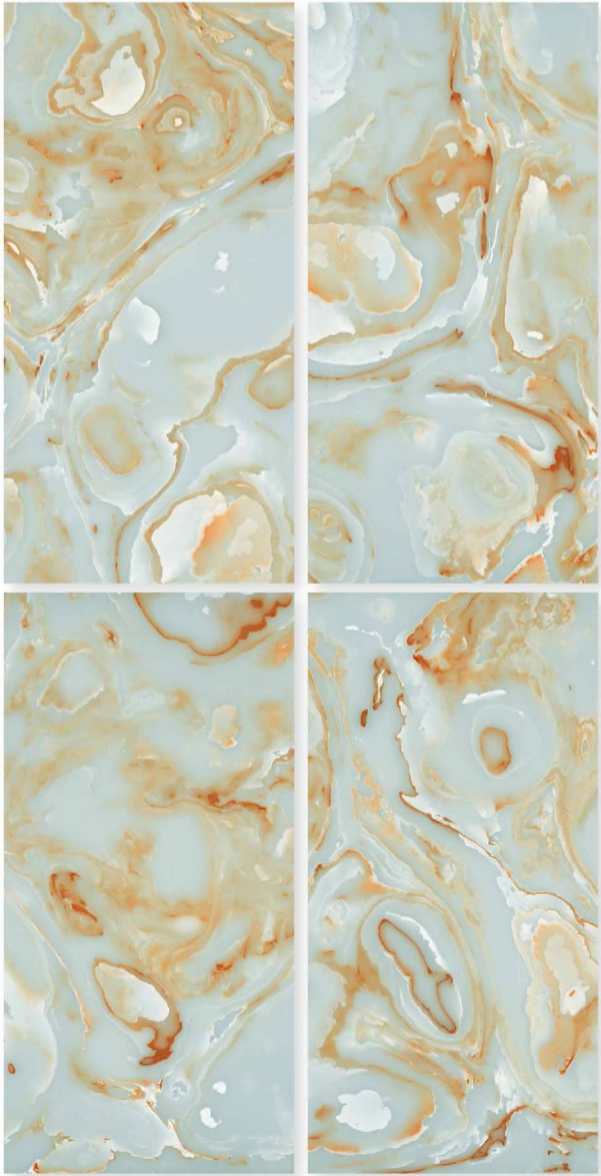

RANDOM
4

**TAURUS
RED**

SIZE
600 X 1200 MM

SURFACE
GLOSSY

RANDOM
4

**SWIRL
GREEN**

SIZE
600 X 1200 MM

SURFACE
GLOSSY

RANDOM
4

**SPARK
ONYX YELLOW**

SIZE
600 X 1200 MM

SURFACE
GLOSSY

RANDOM
3

**SPARK
ONYX GREEN**

SIZE
600 X 1200 MM

SURFACE
GLOSSY