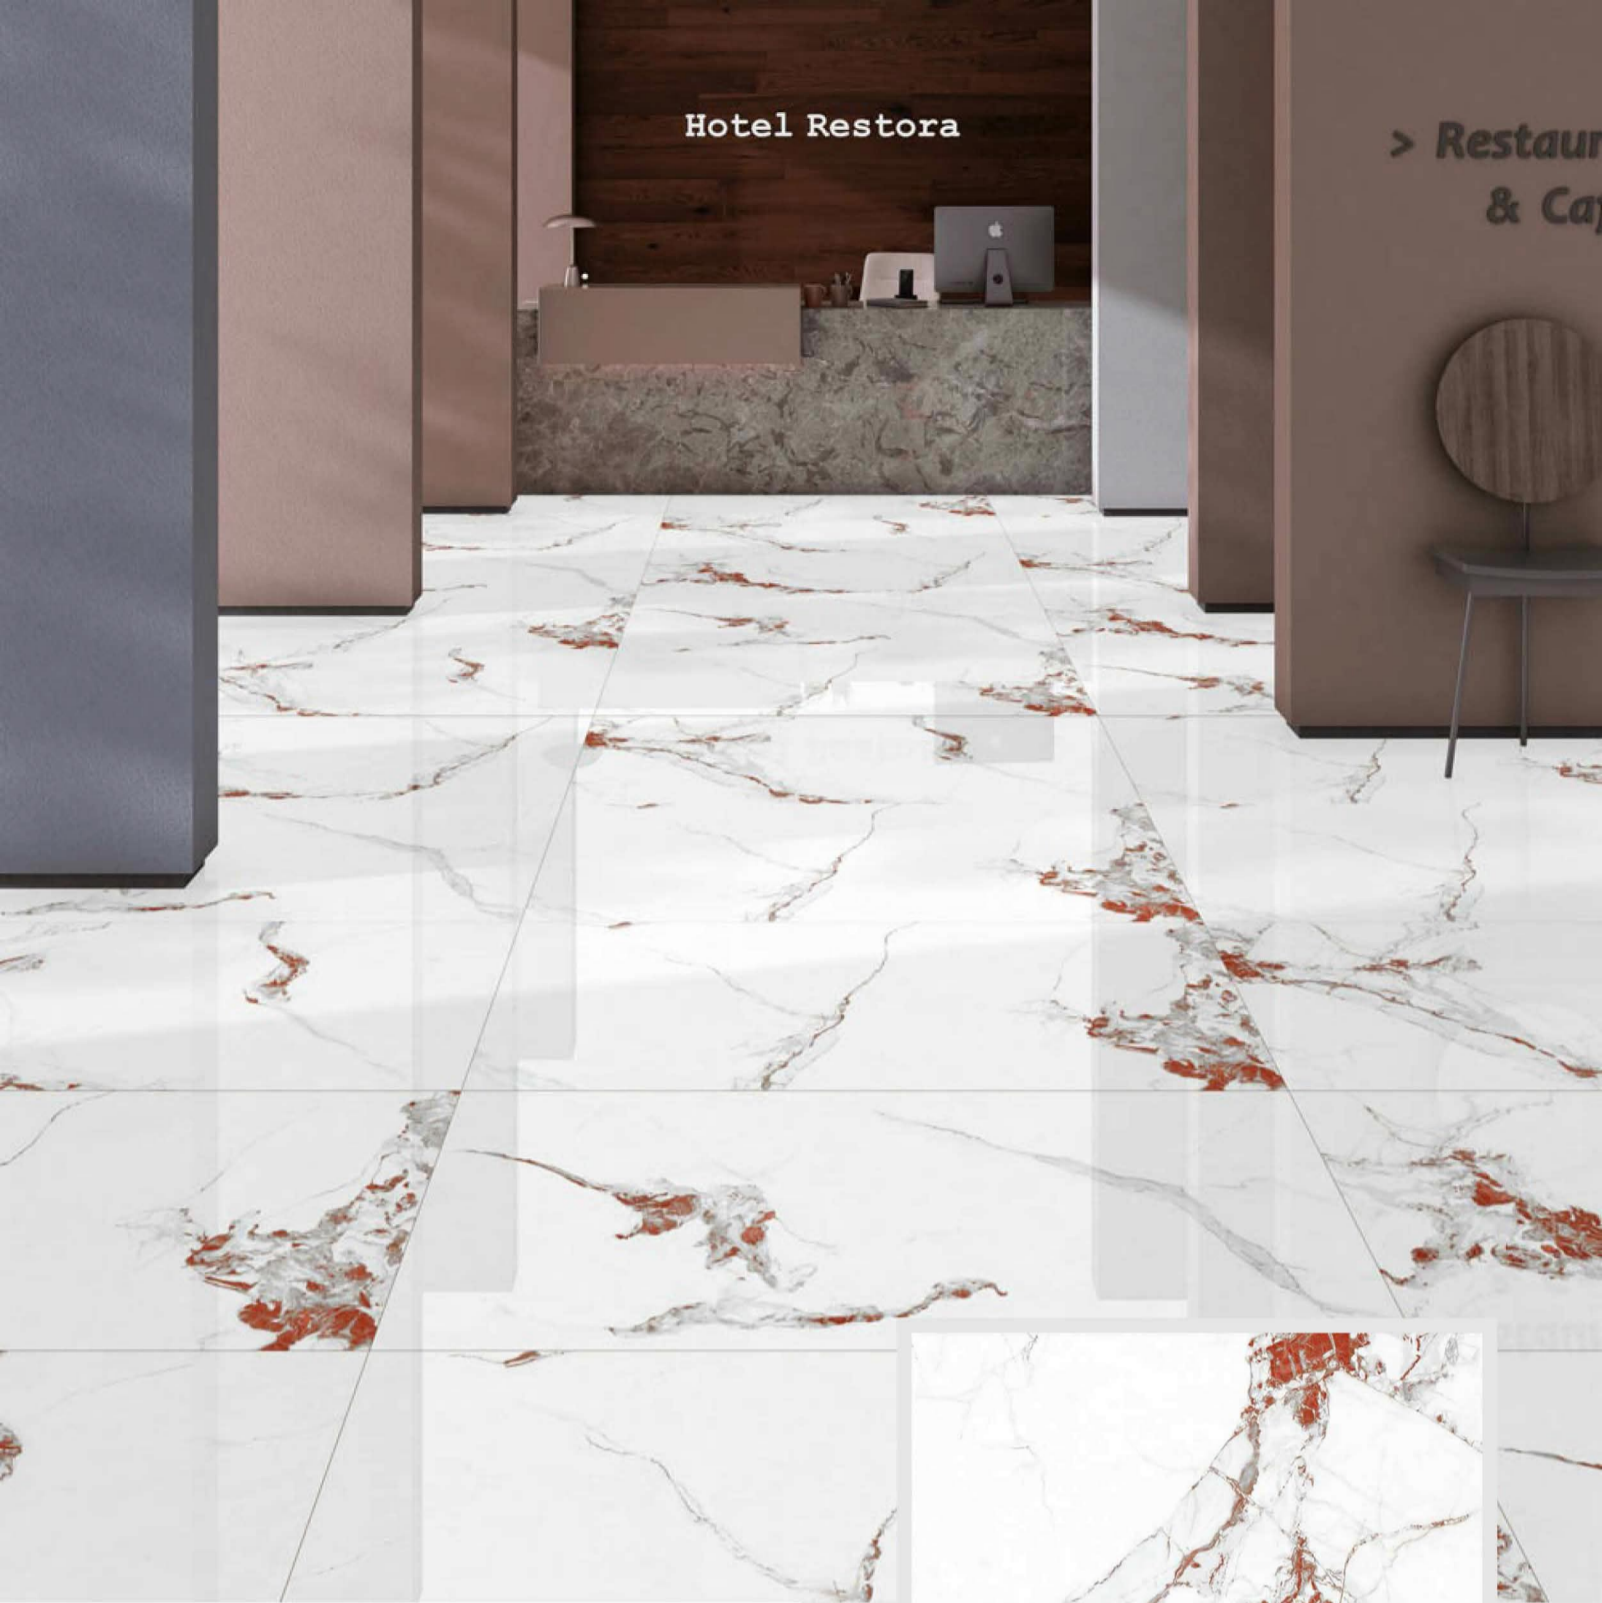

MOON ONYX GREY

SIZE
600 X 1200 MM

SURFACE
GLOSSY

RANDOM
4

Hotel Restora

> Restaura
& Ca

MERCURY RED

SIZE
600 X 1200 MM