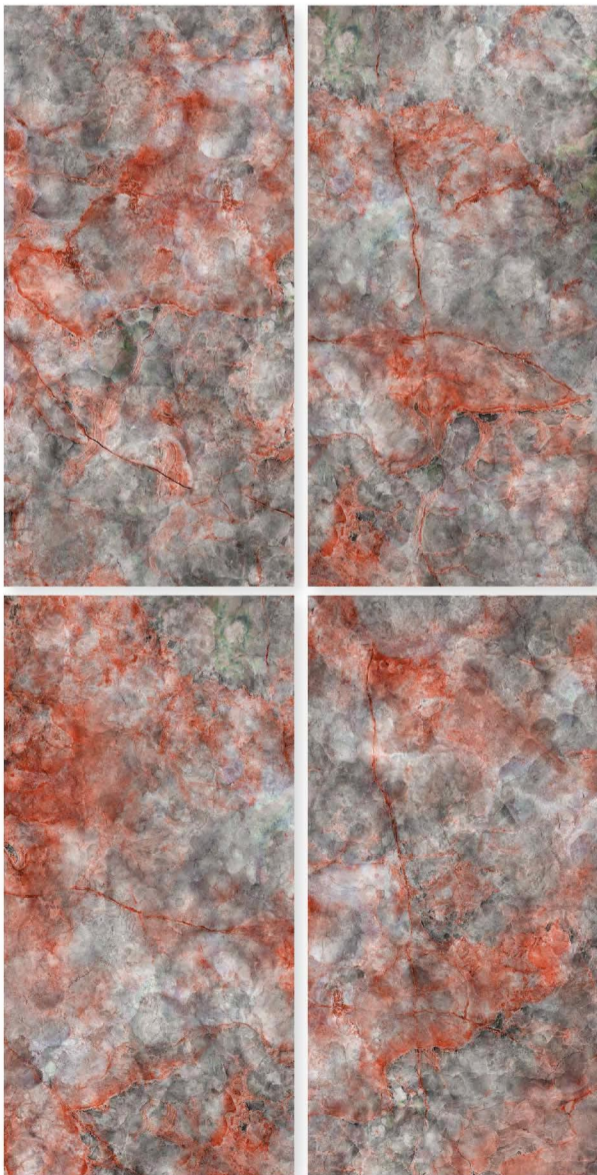

600 X 1200 MM

**ONE SIZE,
MULTIPLE POSSIBILITIES**

SIZE

**600X
1200MM**

**60X
120CM**

URBANE

SIZE
600 X 1200 MM

SURFACE
GLOSSY

RANDOM
4

**TAURUS
RED**

SIZE
600 X 1200 MM

SURFACE
GLOSSY

RANDOM
4

**SWIRL
GREEN**

SIZE
600 X 1200 MM

SURFACE
GLOSSY

RANDOM
3

SODALITE AZUL WHITE

SIZE
600 X 1200 MM

SURFACE
GLOSSY

RANDOM
8

SODALITE AZUL RED

SIZE
600 X 1200 MM

SURFACE
GLOSSY