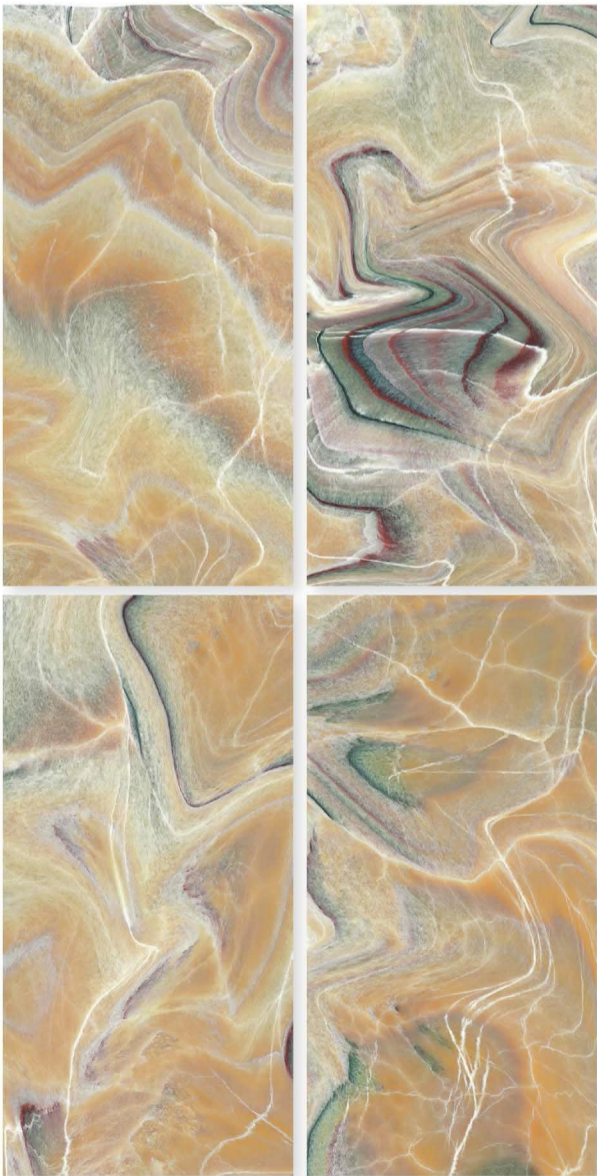

MARBELLA

SIZE
600 X 1200 MM

SURFACE
GLOSSY

RANDOM
4