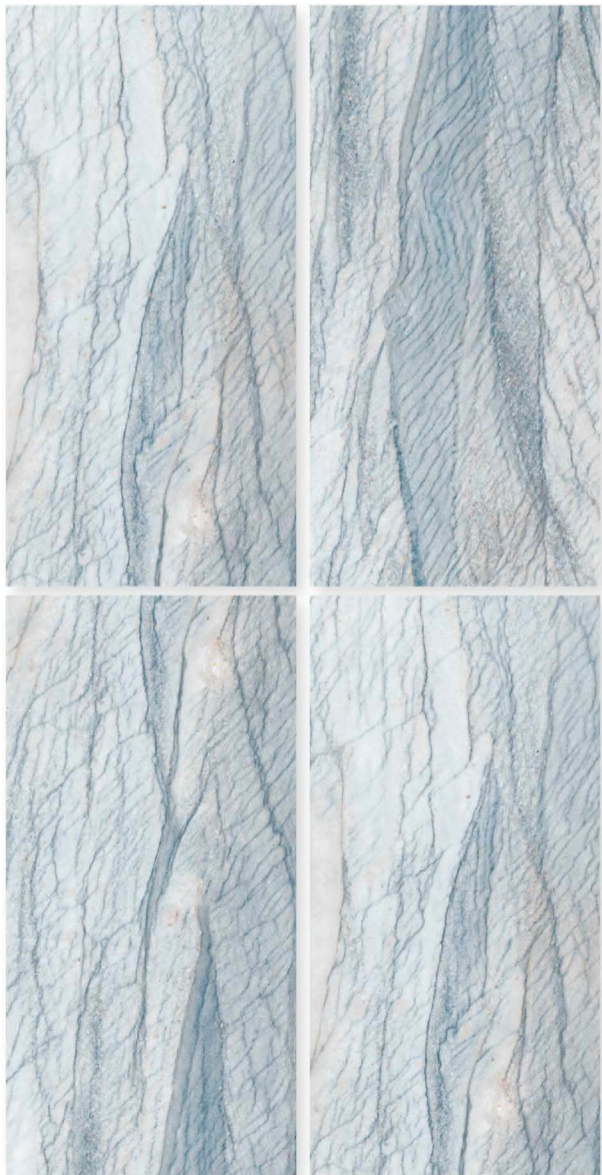

SODALITE AZUL WHITE

SIZE
600 X 1200 MM

SURFACE
GLOSSY

RANDOM
8