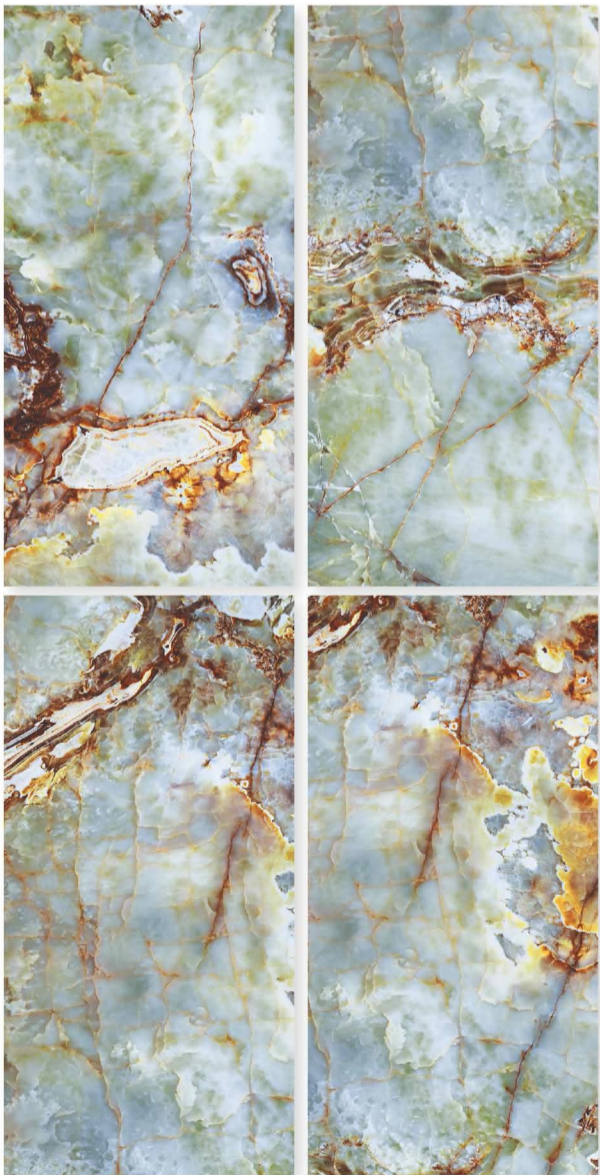

FANTASY GREEN

SIZE
600 X 1200 MM

SURFACE
GLOSSY

RANDOM
4