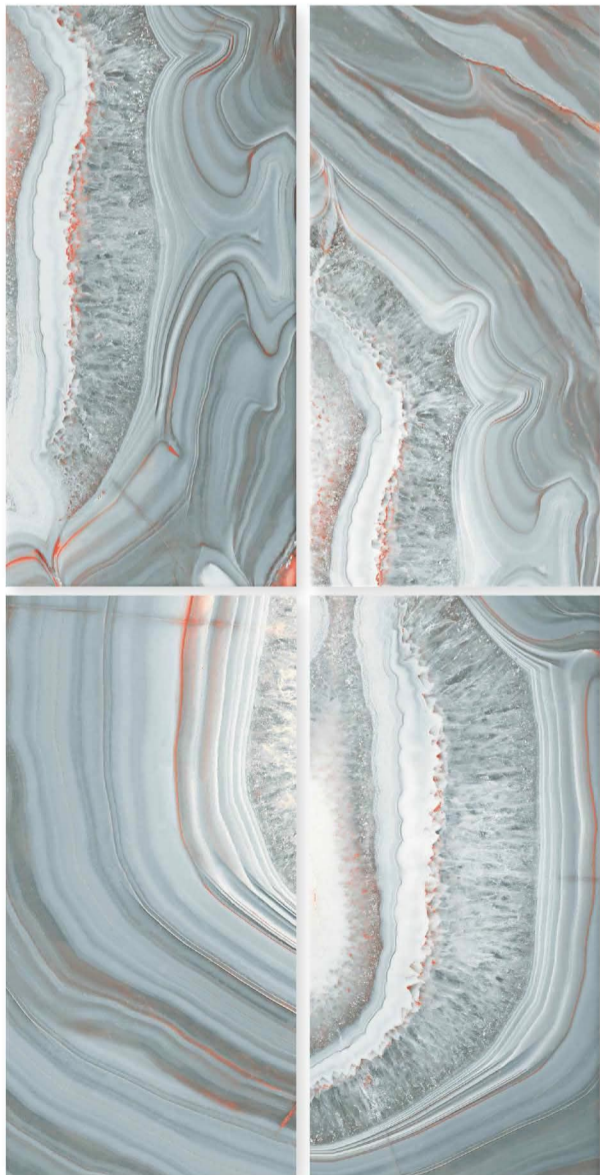

MOON ONYX GREY

SIZE
600 X 1200 MM

SURFACE
GLOSSY

RANDOM
4