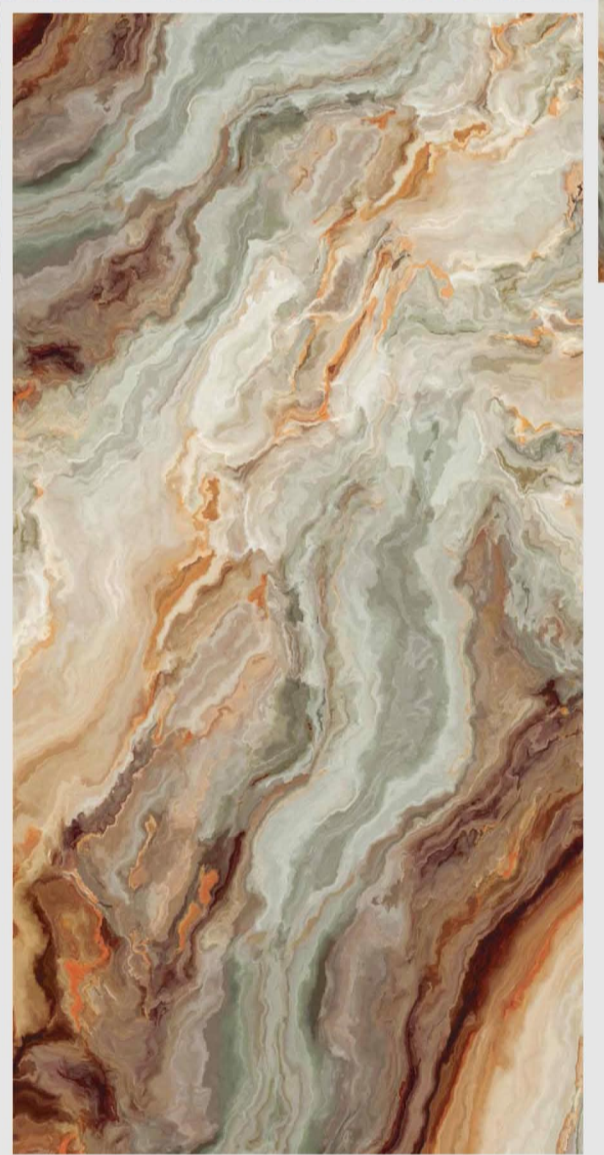

SURFACE
GLOSSY

RANDOM
4

**LAVA
ONYX BLUE**

SIZE
600 X 1200 MM

SURFACE
GLOSSY

RANDOM

IMPERIAL BROWN

SIZE
600 X 1200 MM

SURFACE
GLOSSY

RANDOM
4

HANEY ONYX BROWN

SIZE
600 X 1200 MM

SURFACE
GLOSSY

RANDOM
3

GRITTON NERO

SIZE
600 X 1200 MM