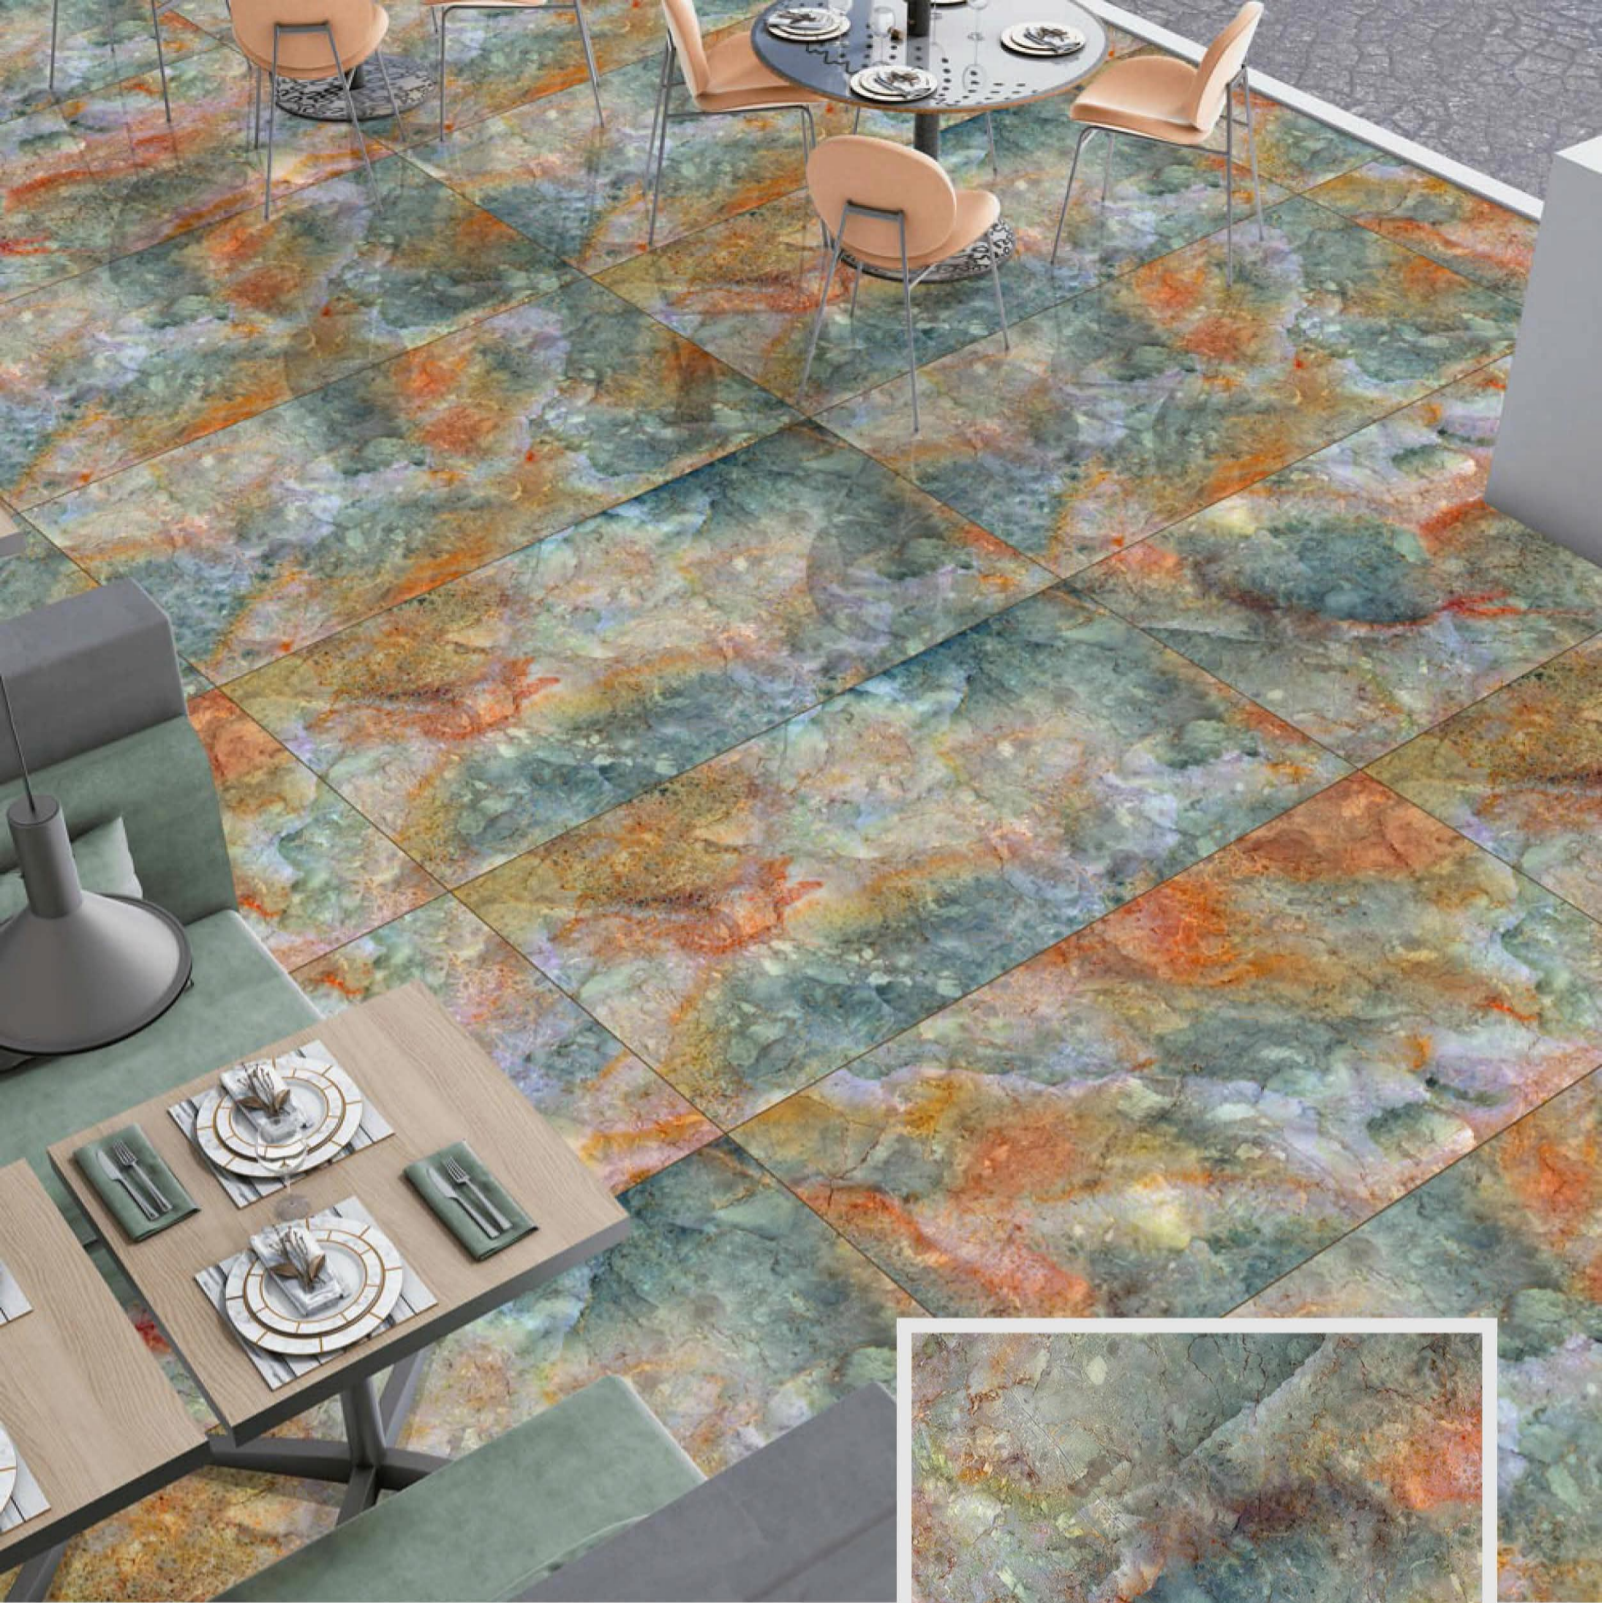

RAINFOREST BROWN

SIZE
600 X 1200 MM

SURFACE
GLOSSY

RANDOM
4

RAINFOREST BLACK

SIZE
600 X 1200 MM

SURFACE
GLOSSY

RANDOM
4