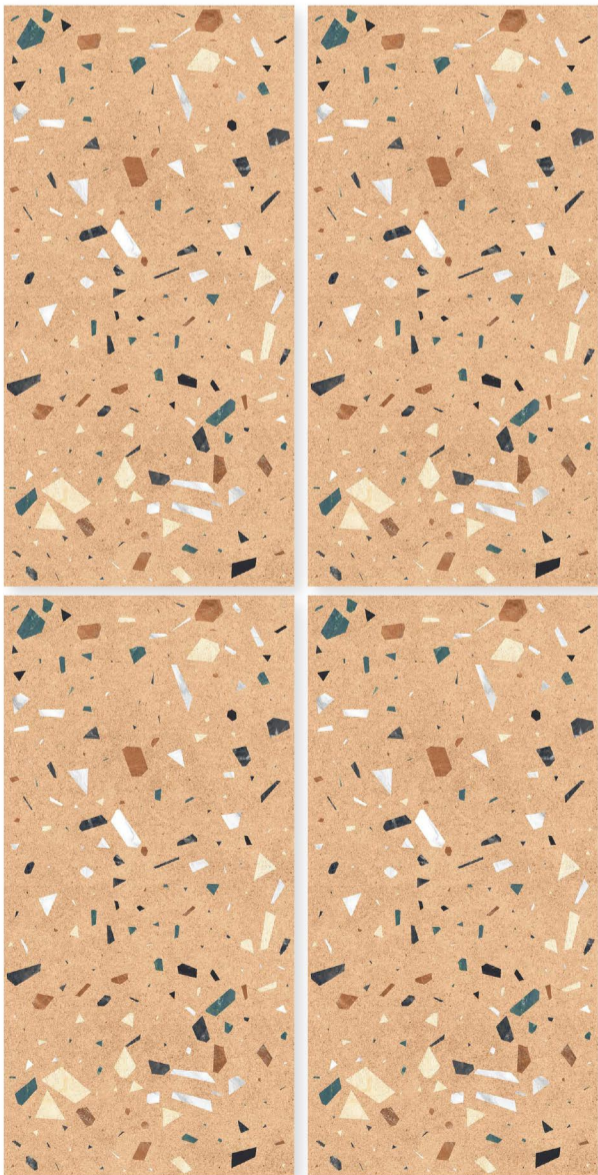

ROBIN BROWN

Terrazo
Collection

SIZE
600 X 1200 MM

SURFACE
MATT & CARVING

RANDOM
1