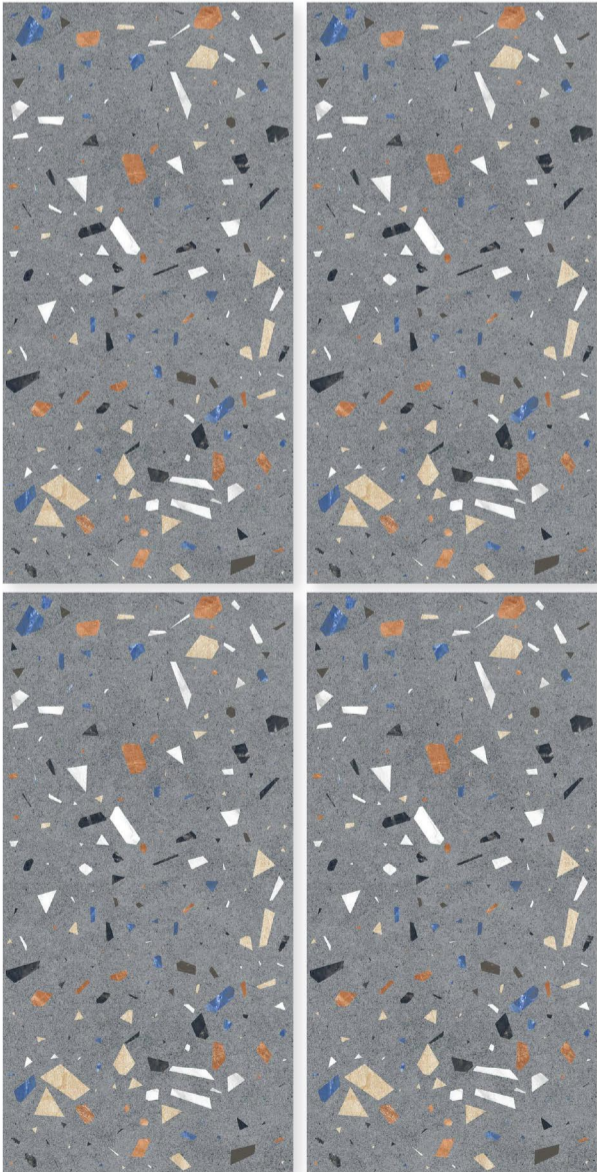

ROBIN DARK

Terrazó
Collection

SIZE
600 X 1200 MM

SURFACE
MATT & CARVING

RANDOM
1