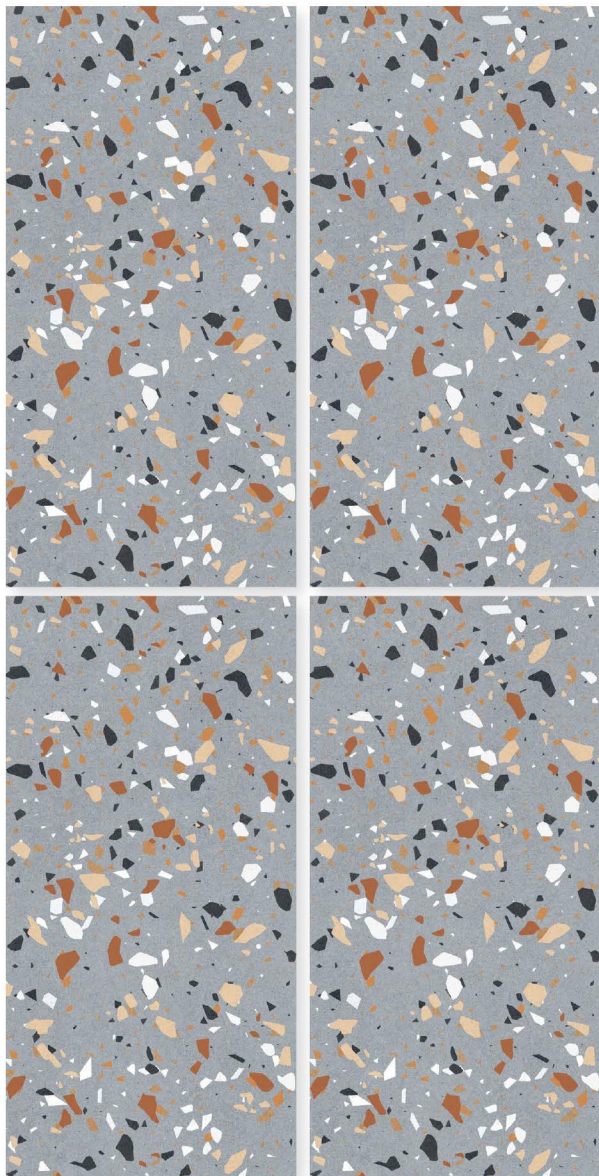

SURFACE
MATT & CARVING

RANDOM
1

CANYON WHITE

Terrazó
Collection

SIZE
600 X 1200 MM

SURFACE
MATT & CARVING

RANDOM
1

CANYON GREY