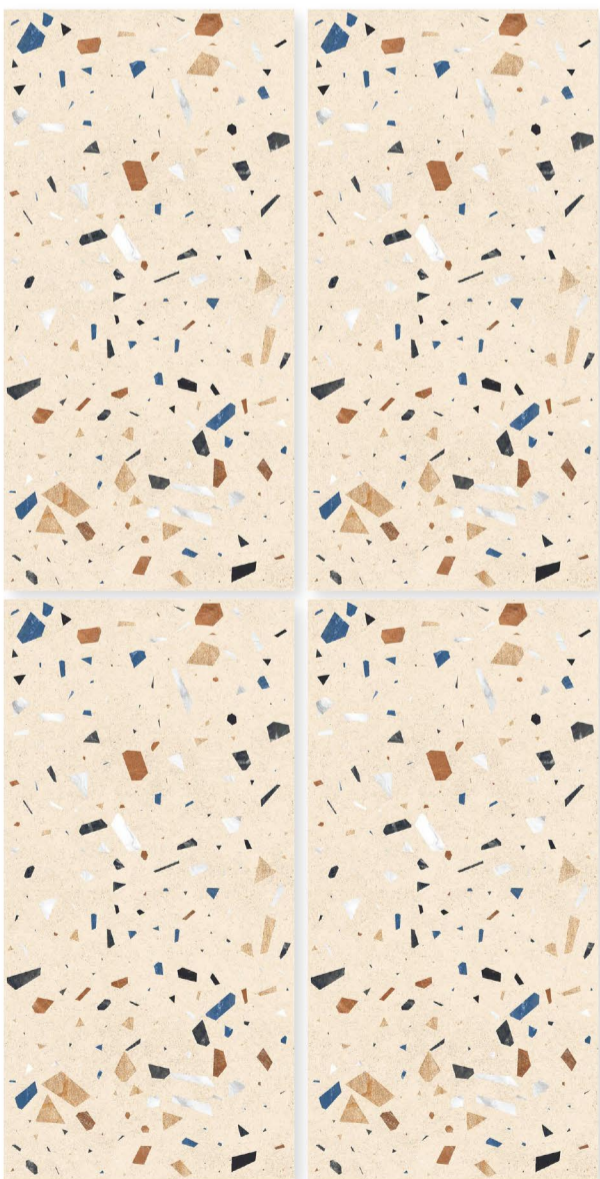

ROBIN BEIGE

Terrazo
Collection

SIZE
600 X 1200 MM

SURFACE
MATT & CARVING

RANDOM
1