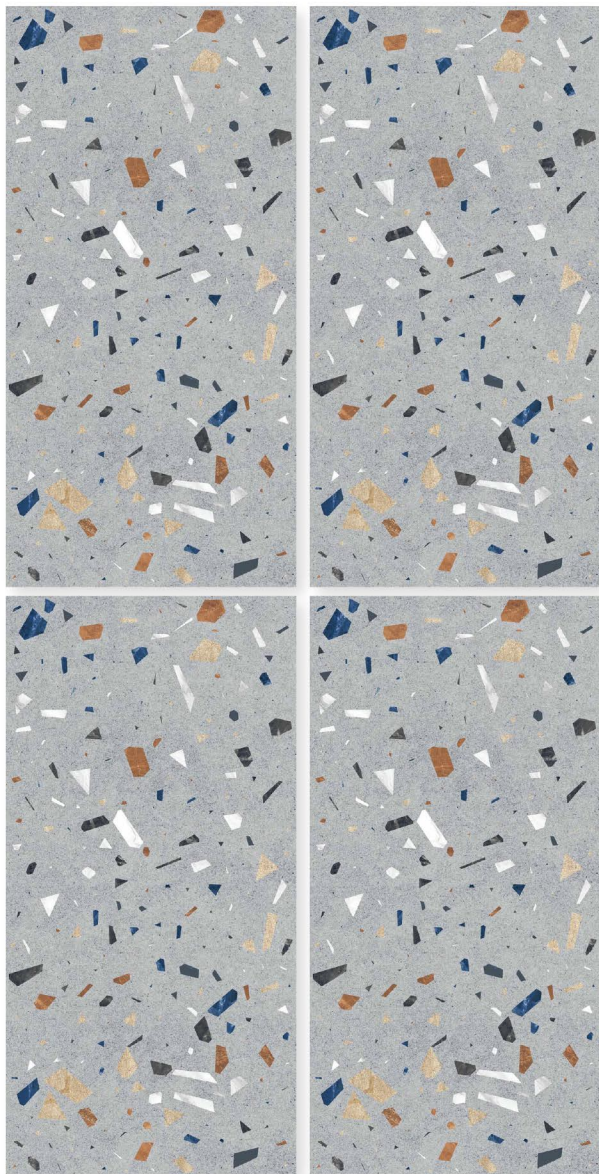

ROBIN GREY

Terrazó
Collection

SIZE
600 X 1200 MM

SURFACE
MATT & CARVING

RANDOM
1