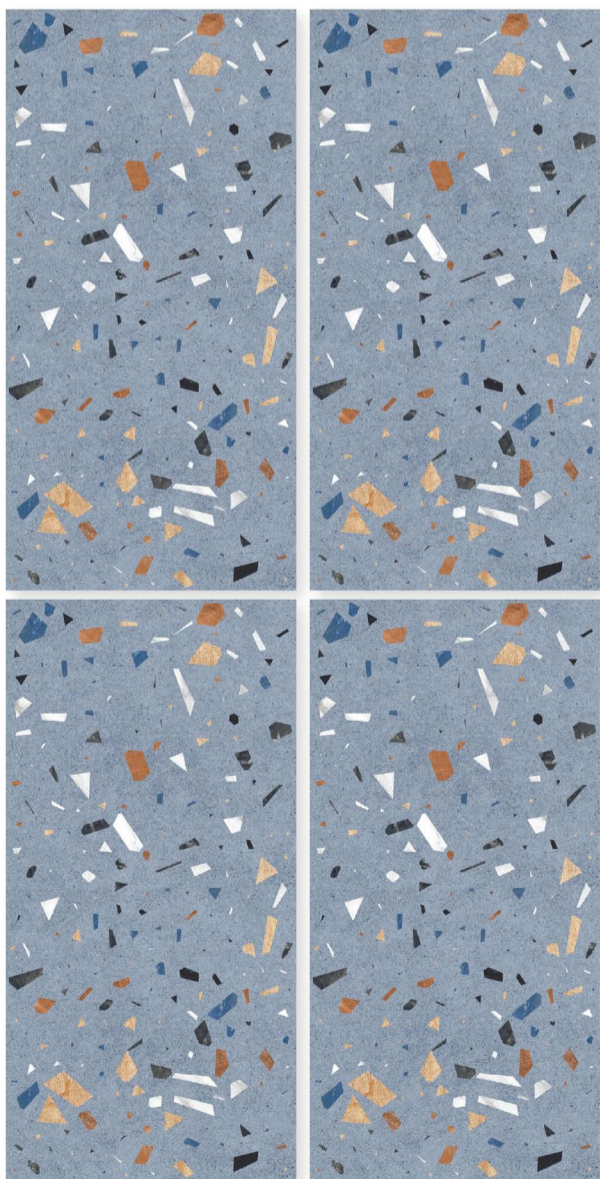

SIZE
600 X 1200 MM

SURFACE
MATT & CARVING

RANDOM
1

ROBIN BLUE

Terrazo
Collection

SIZE
600 X 1200 MM

SURFACE
MATT & CARVING

RANDOM
1