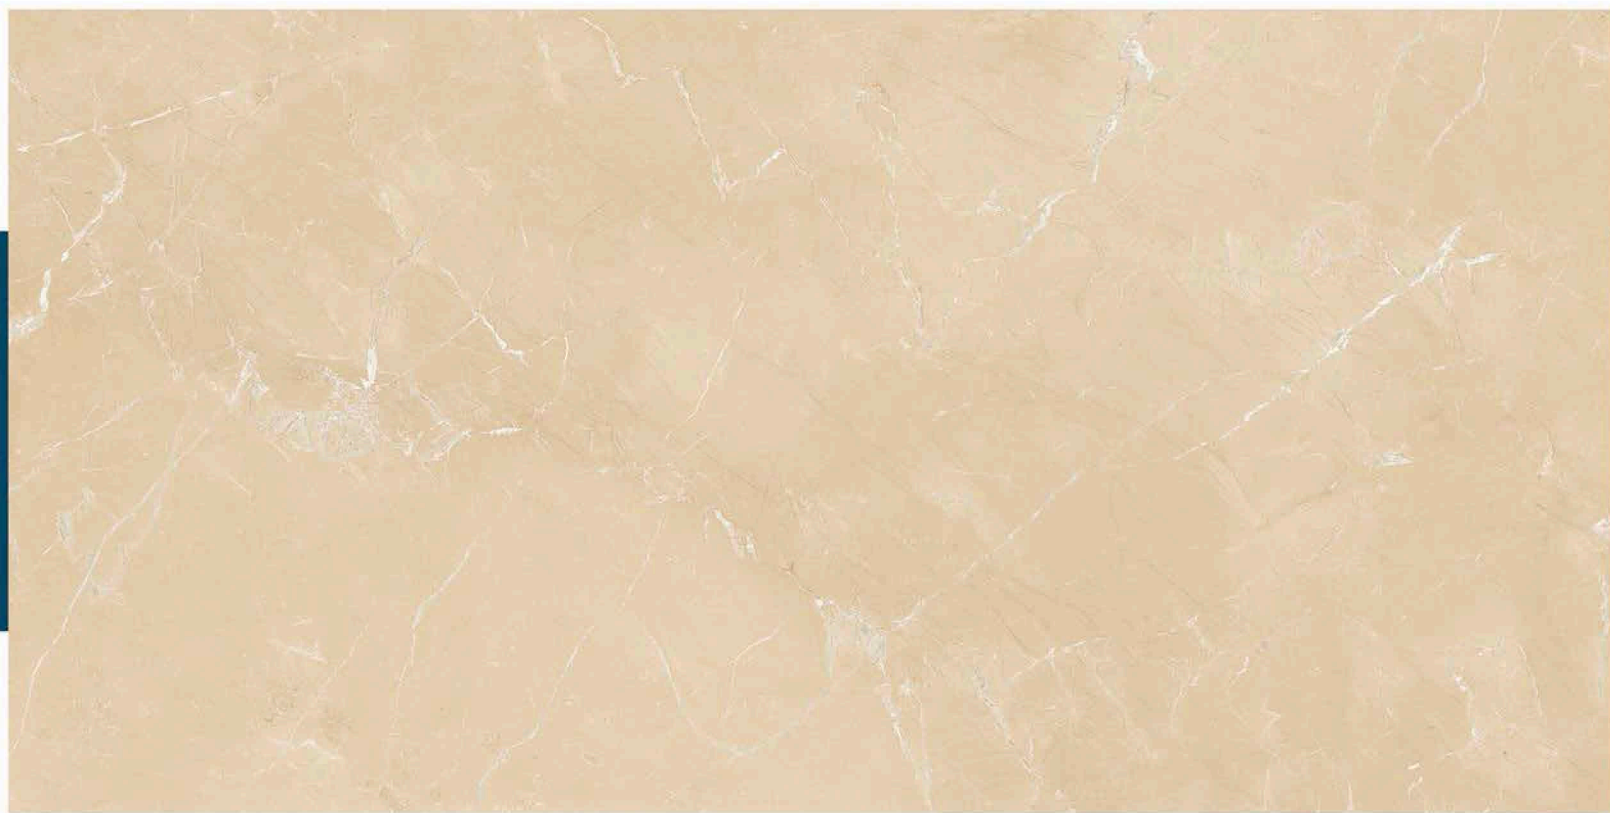

FOREST IVORY

800 X 1600 MM, GLOSSY,

SPRENZA
CERAMIC