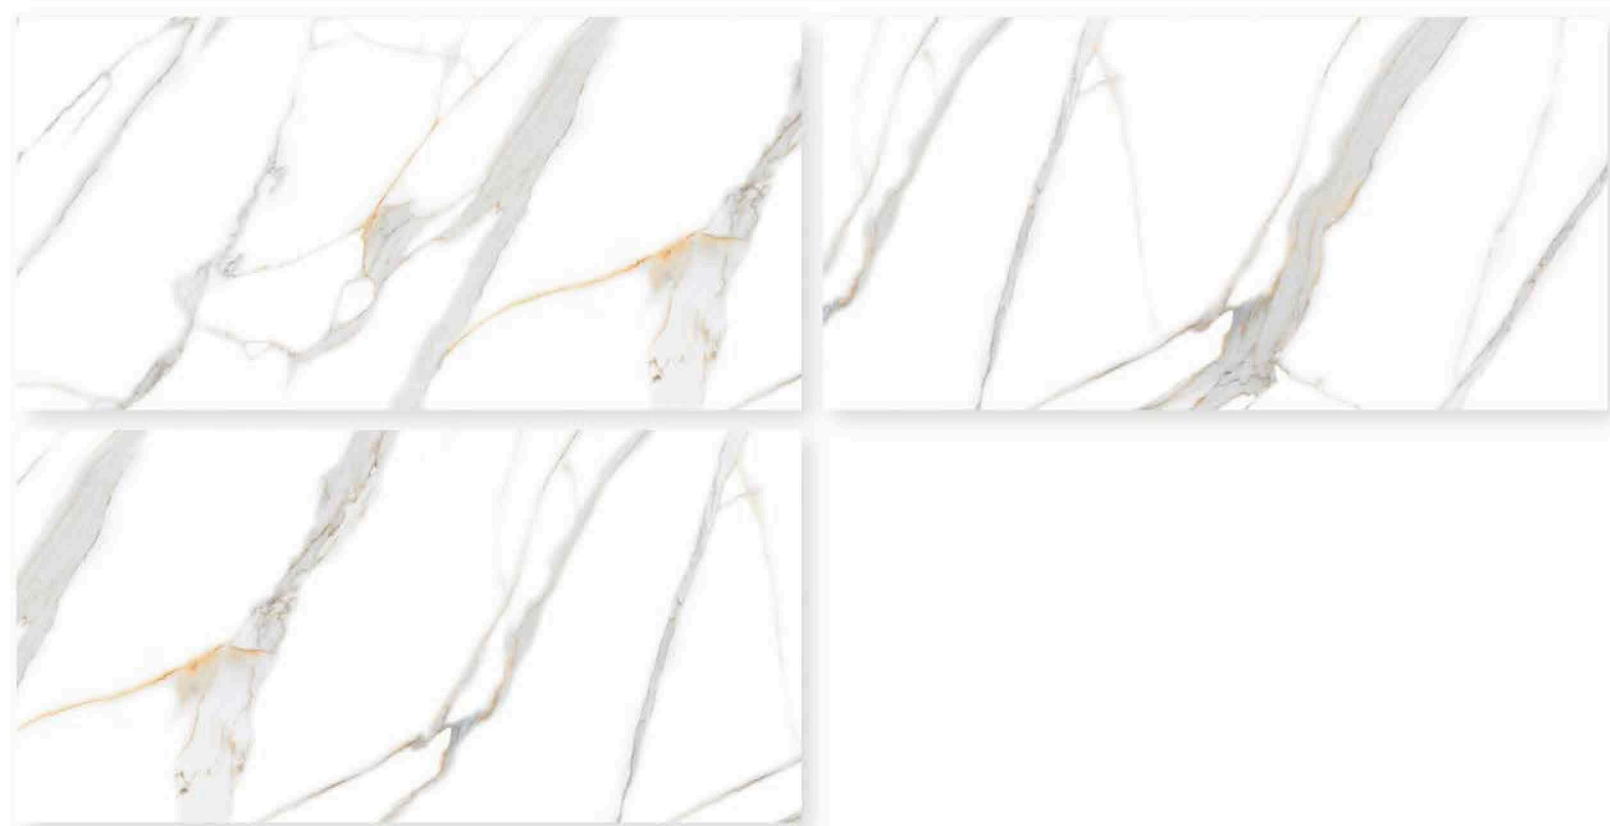

MARBLE WHITE

800 X 1600 MM , GLOSSY ,